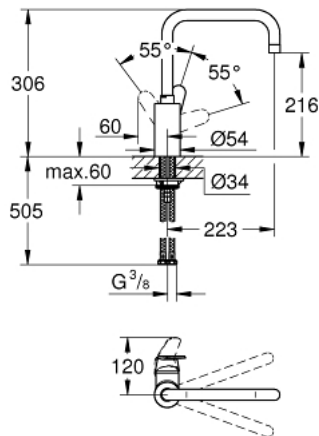

## 32 259 002 EURODISC COSMOPOLITAN SINGLE-LEVER SINK MIXER 1/2"

### PRODUCT DESCRIPTION

- high spout
- monobloc installation
- **GROHE StarLight** finish
- **GROHE SilkMove** 35 mm ceramic cartridge
- mousseur
- adjustable flow rate limiter
- swivel tubular spout
- selectable swivel area : 0° / 150° / 360°
- flexible connection hoses
- rapid installation system

### SPARE PARTS, March 2013 – now

- 1: Lever (Order-nr. 46741000)
- 2: Screw coupling (Order-nr. 46460000)
- 3: Cartridge (Order-nr. 46374000)
- 4: Biflo spout (Order-nr. 13096000)
- 4.1: O-Ring  $\varnothing 13,5 \times \varnothing 2,75$  (Order-nr. 0128500M)
- 4.2: Safety ring (Order-nr. 0485300M)
- 4.3: Flow restrictor (Order-nr. 13928000)
- 5: Shank mounting kit (Order-nr. 46249000)
- 6: Mounting wrench (Order-nr. 19017000)\*