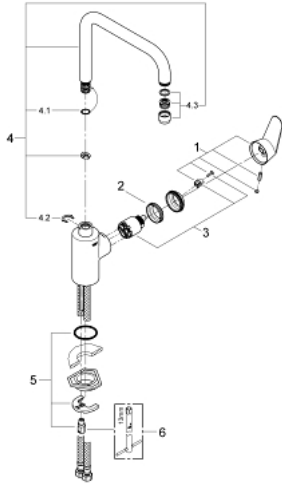

## 32 259 002 EURODISC COSMOPOLITAN SINGLE-LEVER SINK MIXER 1/2"

### PRODUCT DESCRIPTION

- high spout
- monobloc installation
- **GROHE StarLight** finish
- **GROHE SilkMove** 35 mm ceramic cartridge
- mousseur
- adjustable flow rate limiter
- swivel tubular spout
- selectable swivel area : 0° / 150° / 360°
- flexible connection hoses
- rapid installation system

### SPARE PARTS, March 2013 – now

- 1: Lever (Order-nr. 46741000)
- 2: Screw coupling (Order-nr. 46460000)
- 3: Cartridge (Order-nr. 46374000)
- 4: Biflo spout (Order-nr. 13096000)
- 4.1: O-Ring  $\varnothing 13,5 \times \varnothing 2,75$  (Order-nr. 0128500M)
- 4.2: Safety ring (Order-nr. 0485300M)
- 4.3: Flow restrictor (Order-nr. 13928000)
- 5: Shank mounting kit (Order-nr. 46249000)
- 6: Mounting wrench (Order-nr. 19017000)\*