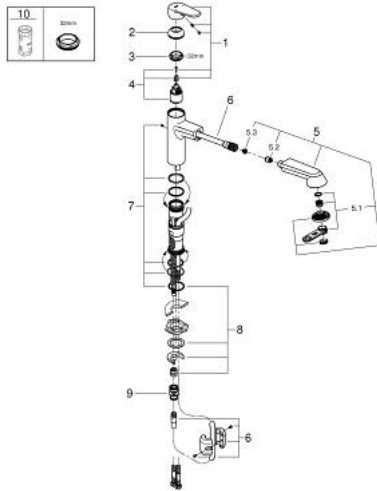

32 257 002 **EURODISC COSMOPOLITAN SINGLE-LEVER SINK MIXER 1/2"**

**PRODUCT DESCRIPTION**

- medium spout
- monobloc installation
- **GROHE StarLight** finish
- **GROHE SilkMove** 35 mm ceramic cartridge
- pull-out dual spray
- diverter: mousseur/shower jet
- automatic return to mousseur
- adjustable flow rate limiter
- swivel cast spout
- swivel area 100°
- protected against backflow
  
- flexible connection hoses
  
- rapid installation system

32 257 002 **EURODISC COSMOPOLITAN SINGLE-LEVER SINK MIXER 1/2"**

**SPARE PARTS**, February 2016 – now

- 1: Lever (Order-nr. 46738000)
- 2: Shield for cross handle (Order-nr. 46492000)
- 3: Screw ring (Order-nr. 46815000)
- 4: Cartridge (Order-nr. 46374000)
- 5: Hand shower (Order-nr. 46769000)
- 5.1: Flow restrictor (Order-nr. 46711000)
- 5.2: Non-return valve (Order-nr. 08565000)
- 5.3: Strainer (Order-nr. 0676800M)
- 6: Shower hose (Order-nr. 48293000)
- 7: Replacement kit for seal (Order-nr. 46760000)
- 8: Shank mounting kit (Order-nr. 46346000)
- 9: Coupling piece (Order-nr. 46338000)
- 10: Socket Spanner (Order-nr. 19332000)\*