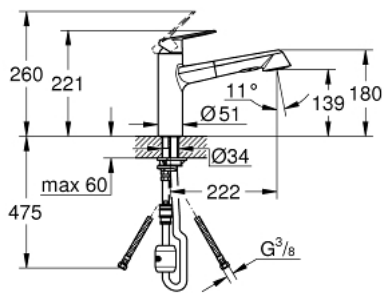

32 257 002 **EURODISC COSMOPOLITAN SINGLE-LEVER SINK MIXER 1/2"**

**PRODUCT DESCRIPTION**

- medium spout
- monobloc installation
- **GROHE StarLight** finish
- **GROHE SilkMove** 35 mm ceramic cartridge
- pull-out dual spray
- diverter: mousseur/shower jet
- automatic return to mousseur
- adjustable flow rate limiter
- swivel cast spout
- swivel area 100°
- protected against backflow
  
- flexible connection hoses
  
- rapid installation system

32 257 002 **EURODISC COSMOPOLITAN SINGLE-LEVER SINK MIXER 1/2"**

**SPARE PARTS**, February 2016 – now

- 1: Lever (Order-nr. 46738000)
- 2: Shield for cross handle (Order-nr. 46492000)
- 3: Screw ring (Order-nr. 46815000)
- 4: Cartridge (Order-nr. 46374000)
- 5: Hand shower (Order-nr. 46769000)
- 5.1: Flow restrictor (Order-nr. 46711000)
- 5.2: Non-return valve (Order-nr. 08565000)
- 5.3: Strainer (Order-nr. 0676800M)
- 6: Shower hose (Order-nr. 48293000)
- 7: Replacement kit for seal (Order-nr. 46760000)
- 8: Shank mounting kit (Order-nr. 46346000)
- 9: Coupling piece (Order-nr. 46338000)
- 10: Socket Spanner (Order-nr. 19332000)\*