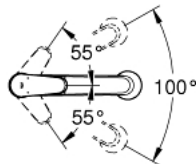

32 257 002 **EURODISC COSMOPOLITAN SINGLE-LEVER SINK MIXER 1/2"**

**PRODUCT DESCRIPTION**

- medium spout
- monobloc installation
- **GROHE StarLight** finish
- **GROHE SilkMove** 35 mm ceramic cartridge
- pull-out dual spray
- diverter: mousseur/shower jet
- automatic return to mousseur
- adjustable flow rate limiter
- swivel cast spout
- swivel area 100°
- protected against backflow
  
- flexible connection hoses
  
- rapid installation system

32 257 002 **EURODISC COSMOPOLITAN SINGLE-LEVER SINK MIXER 1/2"**

**SPARE PARTS**, February 2016 – now

- 1: Lever (Order-nr. 46738000)
- 2: Shield for cross handle (Order-nr. 46492000)
- 3: Screw ring (Order-nr. 46815000)
- 4: Cartridge (Order-nr. 46374000)
- 5: Hand shower (Order-nr. 46769000)
- 5.1: Flow restrictor (Order-nr. 46711000)
- 5.2: Non-return valve (Order-nr. 08565000)
- 5.3: Strainer (Order-nr. 0676800M)
- 6: Shower hose (Order-nr. 48293000)
- 7: Replacement kit for seal (Order-nr. 46760000)
- 8: Shank mounting kit (Order-nr. 46346000)
- 9: Coupling piece (Order-nr. 46338000)
- 10: Socket Spanner (Order-nr. 19332000)\*