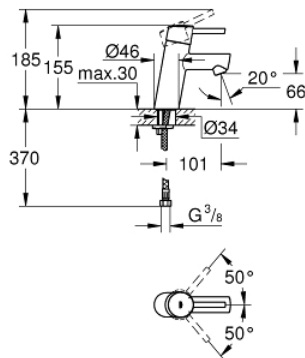

32 240 10E **CONCETTO BASIN MIXER 1/2"** **S-SIZE**

PRODUCT DESCRIPTION

- monobloc installation
 - metal lever
 - 28 mm ceramic cartridge
with **GROHE SilkMove**
 - adjustable flow rate limiter
 - with temperature limiter
 - **GROHE StarLight** chrome finish
 - **GROHE EcoJoy** SpeedClean mousseur 5.7 l/min
 - **GROHE FastFixation** installation system
with centering support
 - smooth body
-
- flexible connection hoses

32 240 10E **CONCETTO BASIN MIXER 1/2"**
S-SIZE

SPARE PARTS

- 1: Lever (Order-nr. 46753000)
- 2: retaining ring (Order-nr. 46715000)
- 3: Cartridge (Order-nr. 46580000)
- 4: Flow restrictor (Order-nr. 13935000)
- 5: Shank mounting kit (Order-nr. 46249000)
- 7: Mounting wrench (Order-nr. 19017000)*
- 7: Base plate (Order-nr. 48165000)*