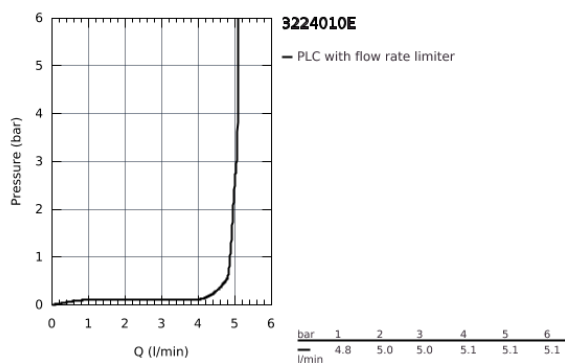

32 240 10E **CONCETTO BASIN MIXER 1/2"** **S-SIZE**

PRODUCT DESCRIPTION

- monobloc installation
 - metal lever
 - 28 mm ceramic cartridge
with **GROHE SilkMove**
 - adjustable flow rate limiter
 - with temperature limiter
 - **GROHE StarLight** chrome finish
 - **GROHE EcoJoy** SpeedClean mousseur 5.7 l/min
 - **GROHE FastFixation** installation system
with centering support
 - smooth body
-
- flexible connection hoses

32 240 10E **CONCETTO BASIN MIXER 1/2"**
S-SIZE

SPARE PARTS

- 1: Lever (Order-nr. 46753000)
- 2: retaining ring (Order-nr. 46715000)
- 3: Cartridge (Order-nr. 46580000)
- 4: Flow restrictor (Order-nr. 13935000)
- 5: Shank mounting kit (Order-nr. 46249000)
- 7: Mounting wrench (Order-nr. 19017000)*
- 7: Base plate (Order-nr. 48165000)*