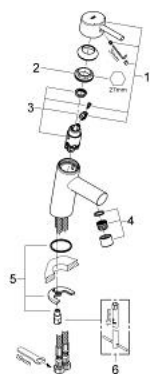

32 240 10E **CONCETTO BASIN MIXER 1/2"** **S-SIZE**

PRODUCT DESCRIPTION

- monobloc installation
 - metal lever
 - 28 mm ceramic cartridge
with **GROHE SilkMove**
 - adjustable flow rate limiter
 - with temperature limiter
 - **GROHE StarLight** chrome finish
 - **GROHE EcoJoy** SpeedClean mousseur 5.7 l/min
 - **GROHE FastFixation** installation system
with centering support
 - smooth body
-
- flexible connection hoses

32 240 10E **CONCETTO BASIN MIXER 1/2"**
S-SIZE

SPARE PARTS

- 1: Lever (Order-nr. 46753000)
- 2: retaining ring (Order-nr. 46715000)
- 3: Cartridge (Order-nr. 46580000)
- 4: Flow restrictor (Order-nr. 13935000)
- 5: Shank mounting kit (Order-nr. 46249000)
- 7: Mounting wrench (Order-nr. 19017000)*
- 7: Base plate (Order-nr. 48165000)*