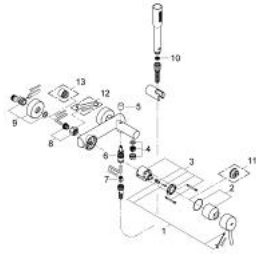

32 212 001 **CONCETTO SINGLE-LEVER BATH/SHOWER MIXER 1/2"**

PRODUCT DESCRIPTION

- wall mounted
- metal lever
- **GROHE SilkMove** 46 mm ceramic cartridge
- **GROHE StarLight** chrome finish
- adjustable flow rate limiter
- automatic diverter: bath/shower
- mousseur
- integrated non-return valve
in the shower outlet 1/2"
- S-unions
- protected against backflow
- optional temperature limiter (46 308 000)
- with shower set
- Consisting of:
 - Euphoria Cosmopolitan hand shower (27 400)
 - wall shower holder (27 056)
 - Relexaflex hose 1500 mm 1/2" x 1/2" (28 151)

32 212 001 **CONCETTO SINGLE-LEVER BATH/SHOWER MIXER 1/2"**

SPARE PARTS

- 1: Lever (Order-nr. 46723000)
 - 2: Shield for cross handle (Order-nr. 46578000)
 - 3: Cartridge (Order-nr. 46048000)
 - 4: Flow restrictor (Order-nr. 13952000)
 - 5: Diverter knob (Order-nr. 64309000)
 - 6: Diverter (Order-nr. 65655000)
 - 7: Non-return valve (Order-nr. 08565000)
 - 8: Screw joint (Order-nr. 45044000)
 - 9: S-union (Order-nr. 12662000)
 - 10: Strainer (Order-nr. 0700200M)
 - 11: Temperature limiter (Order-nr. 46375000)*
 - 12: Special Spanner (Order-nr. 19377000)*
 - 13: Extension 3/4", 20 mm (Order-nr. 0713000M)*
- * Optional accessories