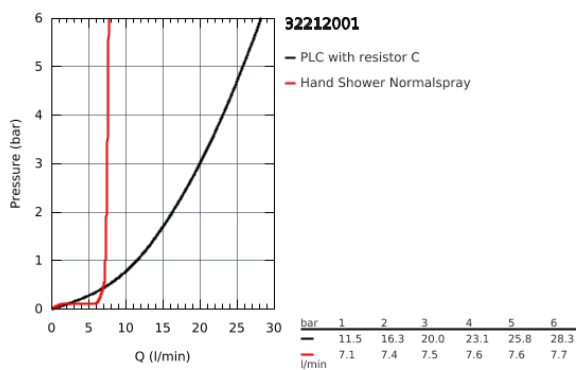

32 212 001 **CONCETTO SINGLE-LEVER BATH/SHOWER MIXER 1/2"**

PRODUCT DESCRIPTION

- wall mounted
- metal lever
- **GROHE SilkMove** 46 mm ceramic cartridge
- **GROHE StarLight** chrome finish
- adjustable flow rate limiter
- automatic diverter: bath/shower
- mousseur
- integrated non-return valve
in the shower outlet 1/2"
- S-unions
- protected against backflow
- optional temperature limiter (46 308 000)
- with shower set
- Consisting of:
 - Euphoria Cosmopolitan hand shower (27 400)
 - wall shower holder (27 056)
 - Relexaflex hose 1500 mm 1/2" x 1/2" (28 151)

32 212 001 **CONCETTO SINGLE-LEVER BATH/SHOWER MIXER 1/2"**

SPARE PARTS

- 1: Lever (Order-nr. 46723000)
 - 2: Shield for cross handle (Order-nr. 46578000)
 - 3: Cartridge (Order-nr. 46048000)
 - 4: Flow restrictor (Order-nr. 13952000)
 - 5: Diverter knob (Order-nr. 64309000)
 - 6: Diverter (Order-nr. 65655000)
 - 7: Non-return valve (Order-nr. 08565000)
 - 8: Screw joint (Order-nr. 45044000)
 - 9: S-union (Order-nr. 12662000)
 - 10: Strainer (Order-nr. 0700200M)
 - 11: Temperature limiter (Order-nr. 46375000)*
 - 12: Special Spanner (Order-nr. 19377000)*
 - 13: Extension 3/4", 20 mm (Order-nr. 0713000M)*
- * Optional accessories