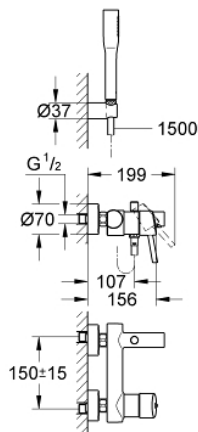

32 212 001 **CONCETTO SINGLE-LEVER BATH/SHOWER MIXER 1/2"**

PRODUCT DESCRIPTION

- wall mounted
- metal lever
- **GROHE SilkMove** 46 mm ceramic cartridge
- **GROHE StarLight** chrome finish
- adjustable flow rate limiter
- automatic diverter: bath/shower
- mousseur
- integrated non-return valve
in the shower outlet 1/2"
- S-unions
- protected against backflow
- optional temperature limiter (46 308 000)
- with shower set
- Consisting of:
 - Euphoria Cosmopolitan hand shower (27 400)
 - wall shower holder (27 056)
 - Relexaflex hose 1500 mm 1/2" x 1/2" (28 151)

32 212 001 **CONCETTO SINGLE-LEVER BATH/SHOWER MIXER 1/2"**

SPARE PARTS

- 1: Lever (Order-nr. 46723000)
 - 2: Shield for cross handle (Order-nr. 46578000)
 - 3: Cartridge (Order-nr. 46048000)
 - 4: Flow restrictor (Order-nr. 13952000)
 - 5: Diverter knob (Order-nr. 64309000)
 - 6: Diverter (Order-nr. 65655000)
 - 7: Non-return valve (Order-nr. 08565000)
 - 8: Screw joint (Order-nr. 45044000)
 - 9: S-union (Order-nr. 12662000)
 - 10: Strainer (Order-nr. 0700200M)
 - 11: Temperature limiter (Order-nr. 46375000)*
 - 12: Special Spanner (Order-nr. 19377000)*
 - 13: Extension 3/4", 20 mm (Order-nr. 0713000M)*
- * Optional accessories