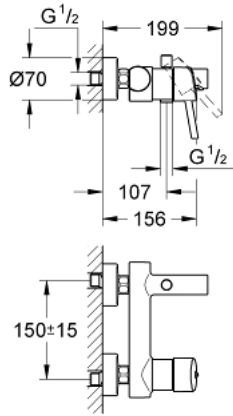

32 211 001 **CONCETTO SINGLE-LEVER BATH/SHOWER MIXER 1/2"**

PRODUCT DESCRIPTION

- wall mounted
- metal lever
- **GROHE SilkMove** 46 mm ceramic cartridge
- **GROHE StarLight** chrome finish
- adjustable flow rate limiter
- automatic diverter: bath/shower
- mousseur
- integrated non-return valve
in the shower outlet 1/2"
- S-unions
- protected against backflow
- optional temperature limiter (46 308 000)

32 211 001 **CONCETTO SINGLE-LEVER BATH/SHOWER MIXER 1/2"**

SPARE PARTS

- 1: Lever (Order-nr. 46723000)
- 2: Shield for cross handle (Order-nr. 46578000)
- 3: Cartridge (Order-nr. 46048000)
- 4: Flow restrictor (Order-nr. 13952000)
- 5: Diverter knob (Order-nr. 64309000)
- 6: Diverter (Order-nr. 65655000)
- 7: Non-return valve (Order-nr. 08565000)
- 8: Screw joint (Order-nr. 45044000)
- 9: S-union (Order-nr. 12662000)
- 10: Temperature limiter (Order-nr. 46375000)*
- 11: Special Spanner (Order-nr. 19377000)*
- 12: Extension 3/4", 20 mm (Order-nr. 0713000M)*