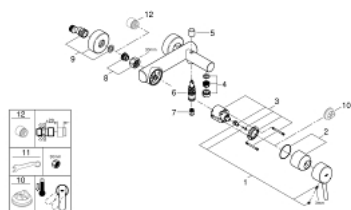

32 211 001 **CONCETTO SINGLE-LEVER BATH/SHOWER MIXER 1/2"**

PRODUCT DESCRIPTION

- wall mounted
- metal lever
- **GROHE SilkMove** 46 mm ceramic cartridge
- **GROHE StarLight** chrome finish
- adjustable flow rate limiter
- automatic diverter: bath/shower
- mousseur
- integrated non-return valve
in the shower outlet 1/2"
- S-unions
- protected against backflow
- optional temperature limiter (46 308 000)

32 211 001 **CONCETTO SINGLE-LEVER BATH/SHOWER MIXER 1/2"**

SPARE PARTS

- 1: Lever (Order-nr. 46723000)
- 2: Shield for cross handle (Order-nr. 46578000)
- 3: Cartridge (Order-nr. 46048000)
- 4: Flow restrictor (Order-nr. 13952000)
- 5: Diverter knob (Order-nr. 64309000)
- 6: Diverter (Order-nr. 65655000)
- 7: Non-return valve (Order-nr. 08565000)
- 8: Screw joint (Order-nr. 45044000)
- 9: S-union (Order-nr. 12662000)
- 10: Temperature limiter (Order-nr. 46375000)*
- 11: Special Spanner (Order-nr. 19377000)*
- 12: Extension 3/4", 20 mm (Order-nr. 0713000M)*