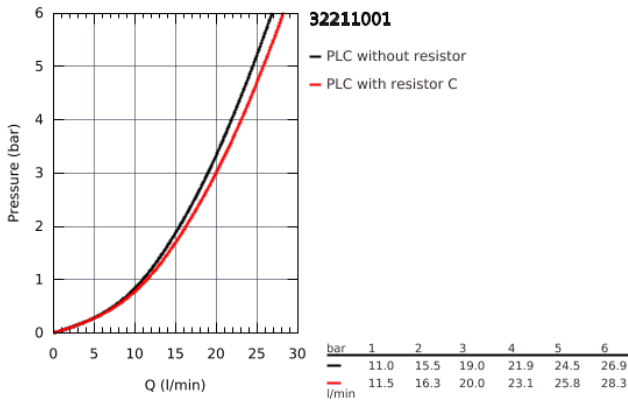

32 211 001 **CONCETTO SINGLE-LEVER BATH/SHOWER MIXER 1/2"**

PRODUCT DESCRIPTION

- wall mounted
- metal lever
- **GROHE SilkMove** 46 mm ceramic cartridge
- **GROHE StarLight** chrome finish
- adjustable flow rate limiter
- automatic diverter: bath/shower
- mousseur
- integrated non-return valve
in the shower outlet 1/2"
- S-unions
- protected against backflow
- optional temperature limiter (46 308 000)

32 211 001 **CONCETTO SINGLE-LEVER BATH/SHOWER MIXER 1/2"**

SPARE PARTS

- 1: Lever (Order-nr. 46723000)
- 2: Shield for cross handle (Order-nr. 46578000)
- 3: Cartridge (Order-nr. 46048000)
- 4: Flow restrictor (Order-nr. 13952000)
- 5: Diverter knob (Order-nr. 64309000)
- 6: Diverter (Order-nr. 65655000)
- 7: Non-return valve (Order-nr. 08565000)
- 8: Screw joint (Order-nr. 45044000)
- 9: S-union (Order-nr. 12662000)
- 10: Temperature limiter (Order-nr. 46375000)*
- 11: Special Spanner (Order-nr. 19377000)*
- 12: Extension 3/4", 20 mm (Order-nr. 0713000M)*