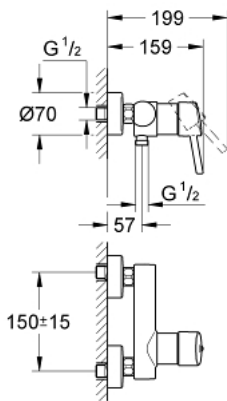

32 210 001 **CONCETTO SINGLE-LEVER SHOWER MIXER 1/2"**

PRODUCT DESCRIPTION

- wall mounted
- metal lever
- **GROHE SilkMove** 46 mm ceramic cartridge
- **GROHE StarLight** chrome finish
- adjustable flow rate limiter
- shower bottom outlet 1/2" with integrated non return-valve
- S-unions
- protected against backflow
- optional temperature limiter (46 308 000)
- noise classification 1 in accordance with DIN4109

32 210 001 **CONCETTO SINGLE-LEVER SHOWER MIXER 1/2"**

SPARE PARTS

- 1: Lever (Order-nr. 46723000)
 - 2: Shield for cross handle (Order-nr. 46578000)
 - 3: Cartridge (Order-nr. 46048000)
 - 4: Non-return valve (Order-nr. 08565000)
 - 5: Screw joint (Order-nr. 45044000)
 - 6: S-union (Order-nr. 12662000)
 - 7: Temperature limiter (Order-nr. 46375000)*
 - 8: Special Spanner (Order-nr. 19377000)*
 - 9: Extension 3/4", 20 mm (Order-nr. 0713000M)*
- * Optional accessories