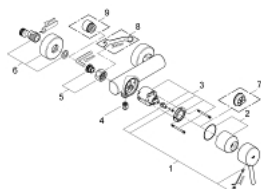

32 210 001 **CONCETTO SINGLE-LEVER SHOWER MIXER 1/2"**

PRODUCT DESCRIPTION

- wall mounted
- metal lever
- **GROHE SilkMove** 46 mm ceramic cartridge
- **GROHE StarLight** chrome finish
- adjustable flow rate limiter
- shower bottom outlet 1/2" with integrated non return-valve
- S-unions
- protected against backflow
- optional temperature limiter (46 308 000)
- noise classification 1 in accordance with DIN4109

32 210 001 **CONCETTO SINGLE-LEVER SHOWER MIXER 1/2"**

SPARE PARTS

- 1: Lever (Order-nr. 46723000)
 - 2: Shield for cross handle (Order-nr. 46578000)
 - 3: Cartridge (Order-nr. 46048000)
 - 4: Non-return valve (Order-nr. 08565000)
 - 5: Screw joint (Order-nr. 45044000)
 - 6: S-union (Order-nr. 12662000)
 - 7: Temperature limiter (Order-nr. 46375000)*
 - 8: Special Spanner (Order-nr. 19377000)*
 - 9: Extension 3/4", 20 mm (Order-nr. 0713000M)*
- * Optional accessories