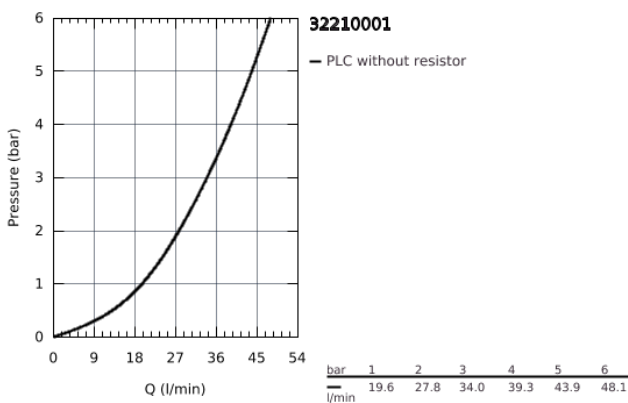

32 210 001 **CONCETTO SINGLE-LEVER SHOWER MIXER 1/2"**

PRODUCT DESCRIPTION

- wall mounted
- metal lever
- **GROHE SilkMove** 46 mm ceramic cartridge
- **GROHE StarLight** chrome finish
- adjustable flow rate limiter
- shower bottom outlet 1/2" with integrated non return-valve
- S-unions
- protected against backflow
- optional temperature limiter (46 308 000)
- noise classification 1 in accordance with DIN4109

32 210 001 **CONCETTO SINGLE-LEVER SHOWER MIXER 1/2"**

SPARE PARTS

- 1: Lever (Order-nr. 46723000)
 - 2: Shield for cross handle (Order-nr. 46578000)
 - 3: Cartridge (Order-nr. 46048000)
 - 4: Non-return valve (Order-nr. 08565000)
 - 5: Screw joint (Order-nr. 45044000)
 - 6: S-union (Order-nr. 12662000)
 - 7: Temperature limiter (Order-nr. 46375000)*
 - 8: Special Spanner (Order-nr. 19377000)*
 - 9: Extension 3/4", 20 mm (Order-nr. 0713000M)*
- * Optional accessories