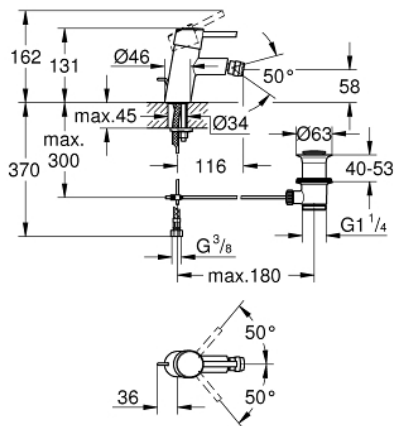

32 208 001 **CONCETTO BIDET MIXER 1/2"**  
**S-SIZE**

**PRODUCT DESCRIPTION**

- monobloc installation
- metal lever
- 28 mm ceramic cartridge  
with **GROHE SilkMove**
- with temperature limiter
- **GROHE StarLight** chrome finish
- **GROHE FastFixation** installation system  
with centering support
- ball-joint mousseur
- pop-up waste set 1 1/4"
  
- flexible connection hoses

32 208 001 **CONCETTO BIDET MIXER 1/2"**  
**S-SIZE**

**SPARE PARTS**

- 1: Lever (Order-nr. 46753000)
- 2: retaining ring (Order-nr. 46715000)
- 3: Cartridge (Order-nr. 46580000)
- 4: Flow restrictor (Order-nr. 13929000)
- 5: Pop-up rod (Order-nr. 46739000)
- 6: Shank mounting kit (Order-nr. 46249000)
- 7: Pop-up waste set 1 1/4" (Order-nr. 28910000)
- 7.1: Chrome bath plug (Order-nr. 07182000)
- 7.2: Eccentric rod (Order-nr. 07052000)
- 8: Mounting wrench (Order-nr. 19017000)\*
- 9: Eccentric rod (Order-nr. 07341000)\*
- 10: Base plate (Order-nr. 48165000)\*