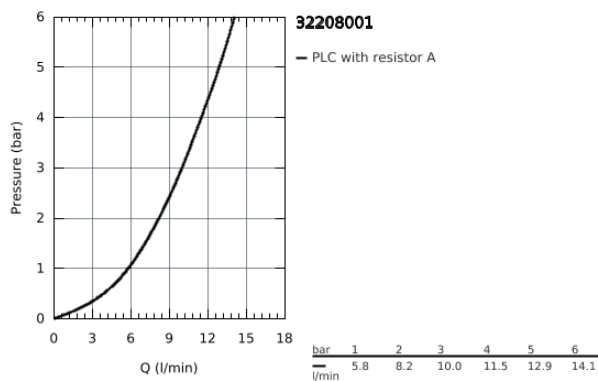

32 208 001 **CONCETTO BIDET MIXER 1/2"**  
**S-SIZE**

**PRODUCT DESCRIPTION**

- monobloc installation
- metal lever
- 28 mm ceramic cartridge  
with **GROHE SilkMove**
- with temperature limiter
- **GROHE StarLight** chrome finish
- **GROHE FastFixation** installation system  
with centering support
- ball-joint mousseur
- pop-up waste set 1 1/4"
  
- flexible connection hoses

32 208 001 **CONCETTO BIDET MIXER 1/2"**  
**S-SIZE**

**SPARE PARTS**

- 1: Lever (Order-nr. 46753000)
- 2: retaining ring (Order-nr. 46715000)
- 3: Cartridge (Order-nr. 46580000)
- 4: Flow restrictor (Order-nr. 13929000)
- 5: Pop-up rod (Order-nr. 46739000)
- 6: Shank mounting kit (Order-nr. 46249000)
- 7: Pop-up waste set 1 1/4" (Order-nr. 28910000)
- 7.1: Chrome bath plug (Order-nr. 07182000)
- 7.2: Eccentric rod (Order-nr. 07052000)
- 8: Mounting wrench (Order-nr. 19017000)\*
- 9: Eccentric rod (Order-nr. 07341000)\*
- 10: Base plate (Order-nr. 48165000)\*