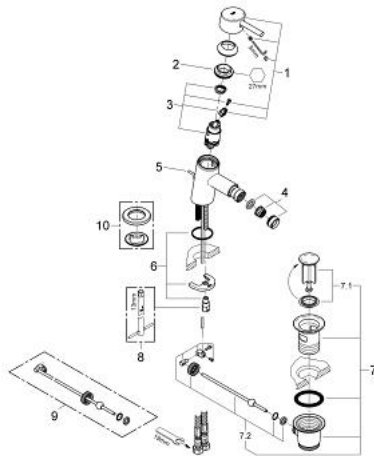

32 208 001 **CONCETTO BIDET MIXER 1/2"**  
**S-SIZE**

**PRODUCT DESCRIPTION**

- monobloc installation
- metal lever
- 28 mm ceramic cartridge  
with **GROHE SilkMove**
- with temperature limiter
- **GROHE StarLight** chrome finish
- **GROHE FastFixation** installation system  
with centering support
- ball-joint mousseur
- pop-up waste set 1 1/4"
  
- flexible connection hoses

32 208 001 **CONCETTO BIDET MIXER 1/2"**  
**S-SIZE**

**SPARE PARTS**

- 1: Lever (Order-nr. 46753000)
- 2: retaining ring (Order-nr. 46715000)
- 3: Cartridge (Order-nr. 46580000)
- 4: Flow restrictor (Order-nr. 13929000)
- 5: Pop-up rod (Order-nr. 46739000)
- 6: Shank mounting kit (Order-nr. 46249000)
- 7: Pop-up waste set 1 1/4" (Order-nr. 28910000)
- 7.1: Chrome bath plug (Order-nr. 07182000)
- 7.2: Eccentric rod (Order-nr. 07052000)
- 8: Mounting wrench (Order-nr. 19017000)\*
- 9: Eccentric rod (Order-nr. 07341000)\*
- 10: Base plate (Order-nr. 48165000)\*