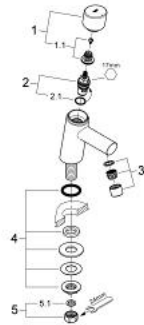

32 207 001 CONCETTO PILLAR TAP XS-SIZE

PRODUCT DESCRIPTION

- monobloc installation
- metal lever
- ceramic headparts 1/2", 90°
- **GROHE StarLight** chrome finish
- **GROHE EcoJoy** SpeedClean mousseur 5.7 l/min
- union nut 1/2" x 10.5 mm
- noise classification 1 in accordance with DIN4109

32 207 001 **CONCETTO PILLAR TAP**
XS-SIZE

SPARE PARTS

- 1: Handle (Order-nr. 48071000)
- 1.1: Replacement handle connection kit (Order-nr. 45186000)
- 2: Ceramic headpart, 1/2" (Order-nr. 45882000)
- 2.1: O-Ring $\varnothing 18,2 \times \varnothing 1,7$ (Order-nr. 0392400M)
- 3: Flow restrictor (Order-nr. 13935000)
- 4: Shank fastening assembly (Order-nr. 45000000)
- 5: Coupling nut 1/2" x 10.5 mm (Order-nr. 1290100M)
- 5.1: Fibre seal dia. $\varnothing 18,5 \times \varnothing 12 \times 2$ (Order-nr. 0138900M)