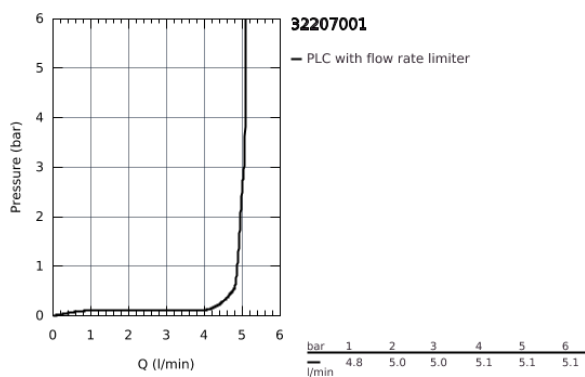

32 207 001 CONCETTO PILLAR TAP XS-SIZE

PRODUCT DESCRIPTION

- monobloc installation
- metal lever
- ceramic headparts 1/2", 90°
- **GROHE StarLight** chrome finish
- **GROHE EcoJoy** SpeedClean mousseur 5.7 l/min
- union nut 1/2" x 10.5 mm
- noise classification 1 in accordance with DIN4109

32 207 001 **CONCETTO PILLAR TAP**
XS-SIZE

SPARE PARTS

- 1: Handle (Order-nr. 48071000)
- 1.1: Replacement handle connection kit (Order-nr. 45186000)
- 2: Ceramic headpart, 1/2" (Order-nr. 45882000)
- 2.1: O-Ring $\varnothing 18,2 \times \varnothing 1,7$ (Order-nr. 0392400M)
- 3: Flow restrictor (Order-nr. 13935000)
- 4: Shank fastening assembly (Order-nr. 45000000)
- 5: Coupling nut 1/2" x 10.5 mm (Order-nr. 1290100M)
- 5.1: Fibre seal dia. $\varnothing 18,5 \times \varnothing 12 \times 2$ (Order-nr. 0138900M)