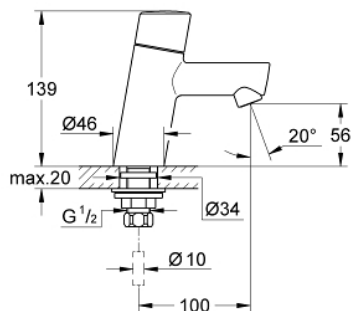

32 207 001 CONCETTO PILLAR TAP XS-SIZE

PRODUCT DESCRIPTION

- monobloc installation
- metal lever
- ceramic headparts 1/2", 90°
- **GROHE StarLight** chrome finish
- **GROHE EcoJoy** SpeedClean mousseur 5.7 l/min
- union nut 1/2" x 10.5 mm
- noise classification 1 in accordance with DIN4109

32 207 001 **CONCETTO PILLAR TAP**
XS-SIZE

SPARE PARTS

- 1: Handle (Order-nr. 48071000)
- 1.1: Replacement handle connection kit (Order-nr. 45186000)
- 2: Ceramic headpart, 1/2" (Order-nr. 45882000)
- 2.1: O-Ring $\varnothing 18,2 \times \varnothing 1,7$ (Order-nr. 0392400M)
- 3: Flow restrictor (Order-nr. 13935000)
- 4: Shank fastening assembly (Order-nr. 45000000)
- 5: Coupling nut 1/2" x 10.5 mm (Order-nr. 1290100M)
- 5.1: Fibre seal dia. $\varnothing 18,5 \times \varnothing 12 \times 2$ (Order-nr. 0138900M)