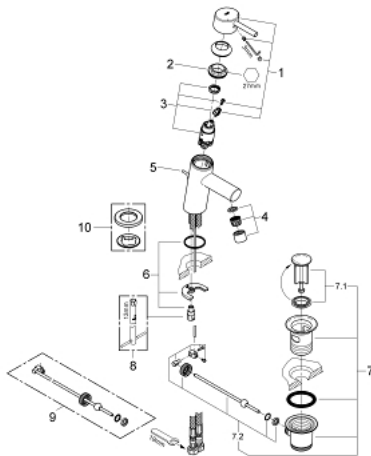

32 204 10E **CONCETTO BASIN MIXER 1/2"**  
**S-SIZE**

**PRODUCT DESCRIPTION**

- monobloc installation
- metal lever
- 28 mm ceramic cartridge  
with **GROHE SilkMove**
- temperature limiter
- **GROHE StarLight** chrome finish
- **GROHE EcoJoy** SpeedClean mousseur 5.7 l/min
- **GROHE FastFixation** installation system  
with centering support
- pop-up waste set 1 1/4"
- flexible connection hoses

32 204 10E **CONCETTO BASIN MIXER 1/2"**  
**S-SIZE**

**SPARE PARTS**

- 1: Lever (Order-nr. 46753000)
- 2: retaining ring (Order-nr. 46715000)
- 3: Cartridge (Order-nr. 46580000)
- 4: Flow restrictor (Order-nr. 13935000)
- 5: Pop-up rod (Order-nr. 46739000)
- 6: Shank mounting kit (Order-nr. 46249000)
- 7: Pop-up waste set 1 1/4" (Order-nr. 28910000)
- 7.1: Chrome bath plug (Order-nr. 07182000)
- 7.2: Eccentric rod (Order-nr. 07052000)
- 8: Mounting wrench (Order-nr. 19017000)\*
- 9: Eccentric rod (Order-nr. 07341000)\*
- 10: Base plate (Order-nr. 48165000)\*