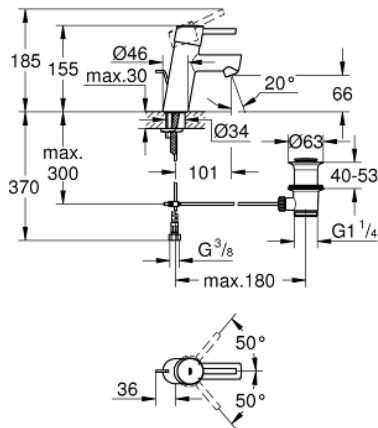

32 204 10E **CONCETTO BASIN MIXER 1/2"**  
**S-SIZE**

**PRODUCT DESCRIPTION**

- monobloc installation
- metal lever
- 28 mm ceramic cartridge  
with **GROHE SilkMove**
- temperature limiter
- **GROHE StarLight** chrome finish
- **GROHE EcoJoy** SpeedClean mousseur 5.7 l/min
- **GROHE FastFixation** installation system  
with centering support
- pop-up waste set 1 1/4"
- flexible connection hoses

32 204 10E **CONCETTO BASIN MIXER 1/2"**  
**S-SIZE**

**SPARE PARTS**

- 1: Lever (Order-nr. 46753000)
- 2: retaining ring (Order-nr. 46715000)
- 3: Cartridge (Order-nr. 46580000)
- 4: Flow restrictor (Order-nr. 13935000)
- 5: Pop-up rod (Order-nr. 46739000)
- 6: Shank mounting kit (Order-nr. 46249000)
- 7: Pop-up waste set 1 1/4" (Order-nr. 28910000)
- 7.1: Chrome bath plug (Order-nr. 07182000)
- 7.2: Eccentric rod (Order-nr. 07052000)
- 8: Mounting wrench (Order-nr. 19017000)\*
- 9: Eccentric rod (Order-nr. 07341000)\*
- 10: Base plate (Order-nr. 48165000)\*