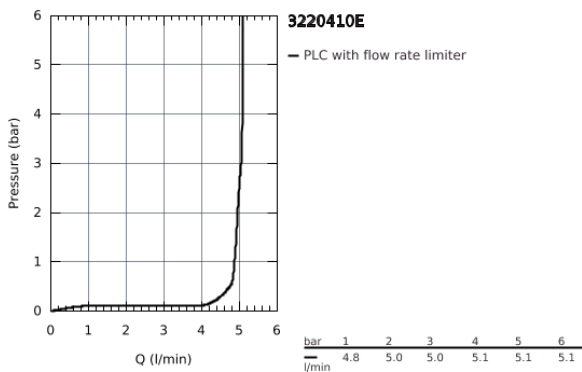

32 204 10E **CONCETTO BASIN MIXER 1/2"**  
**S-SIZE**

**PRODUCT DESCRIPTION**

- monobloc installation
- metal lever
- 28 mm ceramic cartridge  
with **GROHE SilkMove**
- temperature limiter
- **GROHE StarLight** chrome finish
- **GROHE EcoJoy** SpeedClean mousseur 5.7 l/min
- **GROHE FastFixation** installation system  
with centering support
- pop-up waste set 1 1/4"
- flexible connection hoses

32 204 10E **CONCETTO BASIN MIXER 1/2"**  
**S-SIZE**

**SPARE PARTS**

- 1: Lever (Order-nr. 46753000)
- 2: retaining ring (Order-nr. 46715000)
- 3: Cartridge (Order-nr. 46580000)
- 4: Flow restrictor (Order-nr. 13935000)
- 5: Pop-up rod (Order-nr. 46739000)
- 6: Shank mounting kit (Order-nr. 46249000)
- 7: Pop-up waste set 1 1/4" (Order-nr. 28910000)
- 7.1: Chrome bath plug (Order-nr. 07182000)
- 7.2: Eccentric rod (Order-nr. 07052000)
- 8: Mounting wrench (Order-nr. 19017000)\*
- 9: Eccentric rod (Order-nr. 07341000)\*
- 10: Base plate (Order-nr. 48165000)\*