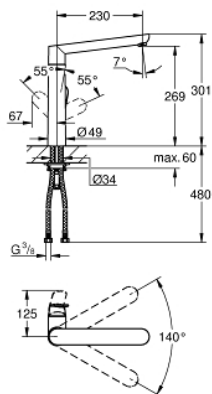

## 32 175 000 K7 SINGLE-LEVER SINK MIXER 1/2"

### PRODUCT DESCRIPTION

- monobloc installation
- **GROHE StarLight** finish
- **GROHE SilkMove** 35 mm ceramic cartridge
- **SpeedClean** mousseur
- adjustable flow rate limiter
- swivel cast spout
- swivel area 140°
- metal lever
- flexible connection hoses
- rapid installation system

### SPARE PARTS, August 2016 – now

- 1: Lever (Order-nr. 46729000)
- 2: Shield for cross handle (Order-nr. 46116000)
- 3: Screw coupling (Order-nr. 46460000)
- 4: Cartridge (Order-nr. 46374000)
- 5: Flow straightener (Order-nr. 46718000)
- 6: Shank mounting kit (Order-nr. 46671000)
- 7: Socket Spanner (Order-nr. 19332000)\*
- 8: Mounting wrench (Order-nr. 19017000)\*