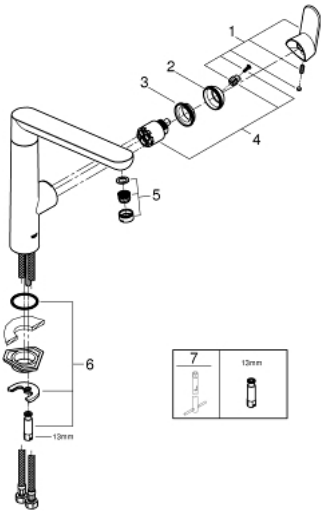

## 32 175 000 K7 SINGLE-LEVER SINK MIXER 1/2"

### PRODUCT DESCRIPTION

- monobloc installation
- **GROHE StarLight** finish
- **GROHE SilkMove** 35 mm ceramic cartridge
- **SpeedClean** mousseur
- adjustable flow rate limiter
- swivel cast spout
- swivel area 140°
- metal lever
- flexible connection hoses
- rapid installation system

### SPARE PARTS, August 2016 – now

- 1: Lever (Order-nr. 46729000)
- 2: Shield for cross handle (Order-nr. 46116000)
- 3: Screw coupling (Order-nr. 46460000)
- 4: Cartridge (Order-nr. 46374000)
- 5: Flow straightener (Order-nr. 46718000)
- 6: Shank mounting kit (Order-nr. 46671000)
- 7: Socket Spanner (Order-nr. 19332000)\*
- 8: Mounting wrench (Order-nr. 19017000)\*