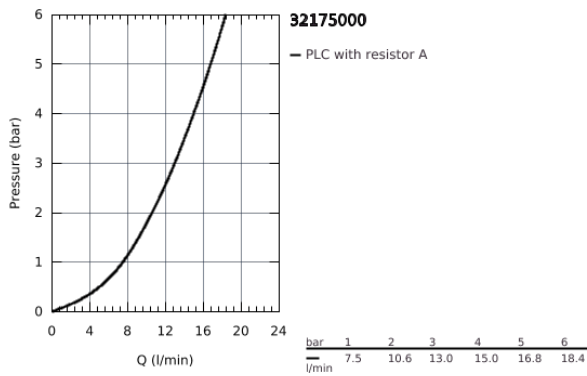

## 32 175 000 K7 SINGLE-LEVER SINK MIXER 1/2"

### PRODUCT DESCRIPTION

- monobloc installation
- **GROHE StarLight** finish
- **GROHE SilkMove** 35 mm ceramic cartridge
- **SpeedClean** mousseur
- adjustable flow rate limiter
- swivel cast spout
- swivel area 140°
- metal lever
- flexible connection hoses
- rapid installation system