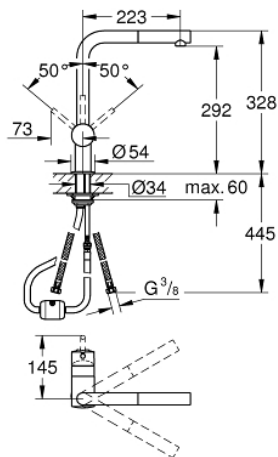

### 32 168 000 MINTA SINGLE-LEVER SINK MIXER 1/2"

**PRODUCT DESCRIPTION**

- monobloc installation
- GROHE StarLight finish
- GROHE SilkMove 46 mm ceramic cartridge
- pull out mousseur spout
- adjustable flow rate limiter
- swivel tubular spout
- integrated non-return valve
- protected against backflow
- flexible connection hoses
- rapid installation system

## 32 168 000 MINTA SINGLE-LEVER SINK MIXER 1/2"

### SPARE PARTS, November 2019 – now

- 1: Lever (Order-nr. 46015000)
  - 2: Shield for cross handle (Order-nr. 46025000)
  - 3: Cartridge (Order-nr. 46048000)
  - 4: Hand shower (Order-nr. 46858000)
  - 4.1: Non-return valve (Order-nr. 08565000)
  - 4.2: Flow restrictor (Order-nr. 13967000)
  - 5: Shank mounting kit (Order-nr. 46345000)
  - 6: Shower hose (Order-nr. 48293000)
  - 7: Support plate (Order-nr. 05334000)
  - 8: Lever (Order-nr. 40684000)\*
  - 9: Temperature limiter (Order-nr. 46375000)\*
- \* Optional accessories