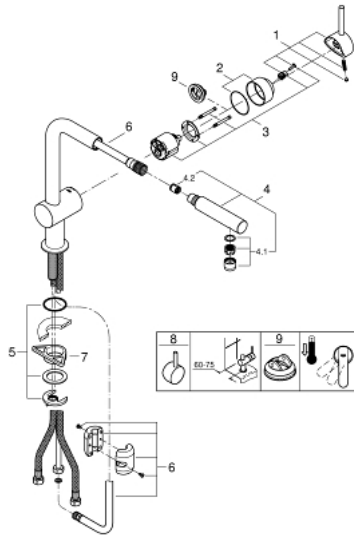

### 32 168 000 MINTA SINGLE-LEVER SINK MIXER 1/2"

**PRODUCT DESCRIPTION**

- monobloc installation
- GROHE StarLight finish
- GROHE SilkMove 46 mm ceramic cartridge
- pull out mousseur spout
- adjustable flow rate limiter
- swivel tubular spout
- integrated non-return valve
- protected against backflow
- flexible connection hoses
- rapid installation system

## 32 168 000 MINTA SINGLE-LEVER SINK MIXER 1/2"

### SPARE PARTS, November 2019 – now

- 1: Lever (Order-nr. 46015000)
  - 2: Shield for cross handle (Order-nr. 46025000)
  - 3: Cartridge (Order-nr. 46048000)
  - 4: Hand shower (Order-nr. 46858000)
  - 4.1: Non-return valve (Order-nr. 08565000)
  - 4.2: Flow restrictor (Order-nr. 13967000)
  - 5: Shank mounting kit (Order-nr. 46345000)
  - 6: Shower hose (Order-nr. 48293000)
  - 7: Support plate (Order-nr. 05334000)
  - 8: Lever (Order-nr. 40684000)\*
  - 9: Temperature limiter (Order-nr. 46375000)\*
- \* Optional accessories