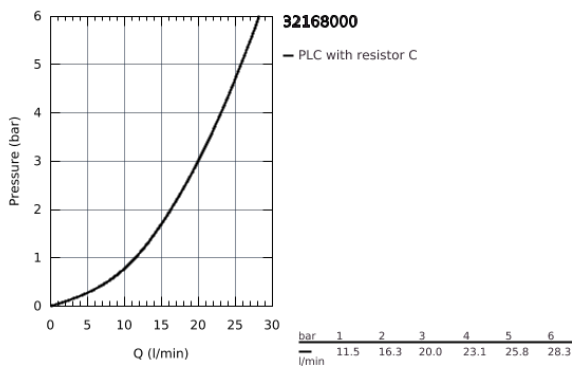

### 32 168 000 MINTA SINGLE-LEVER SINK MIXER 1/2"

**PRODUCT DESCRIPTION**

- monobloc installation
- GROHE StarLight finish
- GROHE SilkMove 46 mm ceramic cartridge
- pull out mousseur spout
- adjustable flow rate limiter
- swivel tubular spout
- integrated non-return valve
- protected against backflow
- flexible connection hoses
- rapid installation system

## 32 168 000 MINTA SINGLE-LEVER SINK MIXER 1/2"