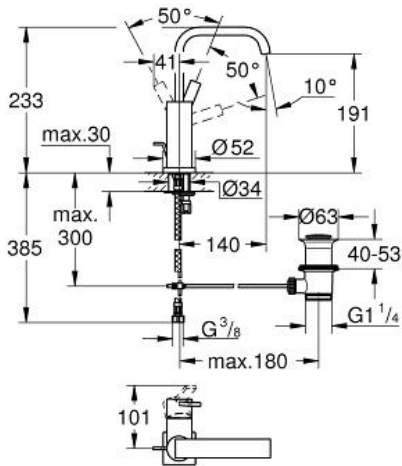

ALLURE
Single-lever basin mixer 1/2"
L-Size

MODEL # 32146000

Pure Freude
an Wasser

Product Description:
Single-lever basin mixer 1/2"
L-Size

Standard Specification:
single hole installation
GROHE SilkMove 28 mm ceramic cartridge
GROHE StarLight chrome finish
GROHE EcoJoy 6.0 l/min. flow limiter
rapid installation system
mousseur
U-spout
pop-up waste set 1 1/4"
flexible connection hoses

Color:
□ 32146000 chrome