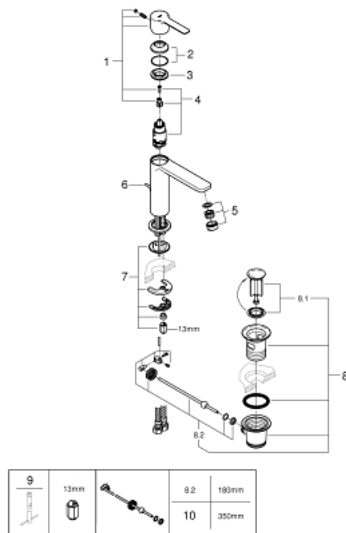

32 114 001 LINEARE BASIN MIXER 1/2"  
S-SIZE

**PRODUCT DESCRIPTION**

- monobloc installation
- metal lever
- 28 mm ceramic cartridge  
with **GROHE SilkMove**
- with temperature limiter
- **GROHE StarLight** chrome finish
- **GROHE EcoJoy** SpeedClean mousseur 5.7 l/min
- **GROHE FastFixation Plus** installation system
- pop-up waste set 1 1/4"
  
- flexible connection hoses

## 32 114 001 LINEARE BASIN MIXER 1/2" S-SIZE

### SPARE PARTS

- 1: Lever (Order-nr. 46980000)
  - 2: Shield for cross handle (Order-nr. 46581000)
  - 3: retaining ring (Order-nr. 07419000)
  - 4: Cartridge (Order-nr. 46580000)
  - 5: Flow restrictor (Order-nr. 48159000)
  - 6: Pop-up rod (Order-nr. 46739000)
  - 7: Shank mounting kit (Order-nr. 46645000)
  - 8: Pop-up waste set 1 1/4" (Order-nr. 28910000)
  - 8.1: Chrome bath plug (Order-nr. 07182000)
  - 8.2: Eccentric rod (Order-nr. 07052000)
  - 9: Mounting wrench (Order-nr. 19017000)\*
  - 10: Eccentric rod (Order-nr. 07341000)\*
- \* Optional accessories