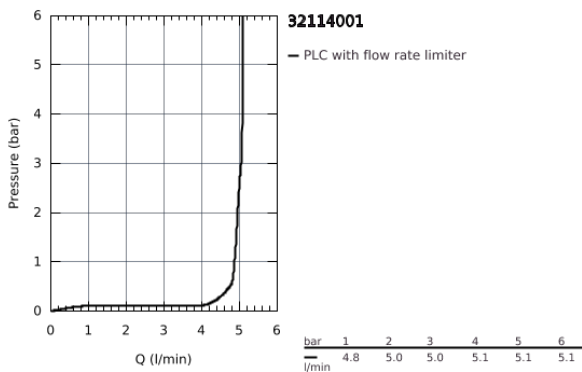

32 114 001 LINEARE BASIN MIXER 1/2"  
S-SIZE

**PRODUCT DESCRIPTION**

- monobloc installation
- metal lever
- 28 mm ceramic cartridge  
with **GROHE SilkMove**
- with temperature limiter
- **GROHE StarLight** chrome finish
- **GROHE EcoJoy** SpeedClean mousseur 5.7 l/min
- **GROHE FastFixation Plus** installation system
- pop-up waste set 1 1/4"
  
- flexible connection hoses

## 32 114 001 LINEARE BASIN MIXER 1/2" S-SIZE