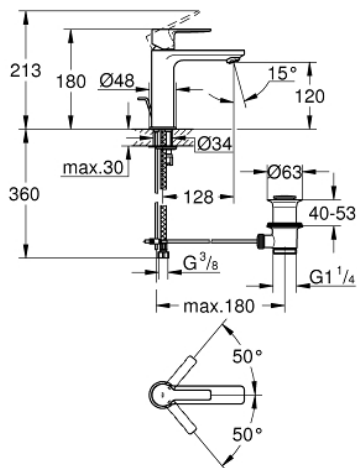

32 114 001 LINEARE BASIN MIXER 1/2"  
S-SIZE

**PRODUCT DESCRIPTION**

- monobloc installation
- metal lever
- 28 mm ceramic cartridge  
with **GROHE SilkMove**
- with temperature limiter
- **GROHE StarLight** chrome finish
- **GROHE EcoJoy** SpeedClean mousseur 5.7 l/min
- **GROHE FastFixation Plus** installation system
- pop-up waste set 1 1/4"
  
- flexible connection hoses

## 32 114 001 LINEARE BASIN MIXER 1/2" S-SIZE

### SPARE PARTS

- 1: Lever (Order-nr. 46980000)
  - 2: Shield for cross handle (Order-nr. 46581000)
  - 3: retaining ring (Order-nr. 07419000)
  - 4: Cartridge (Order-nr. 46580000)
  - 5: Flow restrictor (Order-nr. 48159000)
  - 6: Pop-up rod (Order-nr. 46739000)
  - 7: Shank mounting kit (Order-nr. 46645000)
  - 8: Pop-up waste set 1 1/4" (Order-nr. 28910000)
  - 8.1: Chrome bath plug (Order-nr. 07182000)
  - 8.2: Eccentric rod (Order-nr. 07052000)
  - 9: Mounting wrench (Order-nr. 19017000)\*
  - 10: Eccentric rod (Order-nr. 07341000)\*
- \* Optional accessories