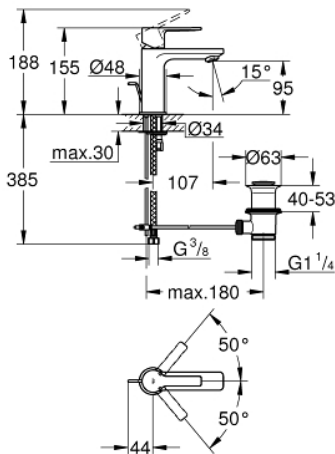

32 109 001 LINEARE BASIN MIXER 1/2"
XS-SIZE

PRODUCT DESCRIPTION

- monobloc installation
- metal lever
- 28 mm ceramic cartridge
with **GROHE SilkMove**
- with temperature limiter
- **GROHE StarLight** chrome finish
- **GROHE EcoJoy** SpeedClean mousseur 5.7 l/min
- **GROHE FastFixation Plus** installation system
- pop-up waste set 1 1/4"

- flexible connection hoses

32 109 001 LINEARE BASIN MIXER 1/2"
XS-SIZE

SPARE PARTS

- 1: Lever (Order-nr. 46980000)
 - 2: Shield for cross handle (Order-nr. 46581000)
 - 3: retaining ring (Order-nr. 07419000)
 - 4: Cartridge (Order-nr. 46580000)
 - 5: Flow restrictor (Order-nr. 48159000)
 - 6: Pop-up rod (Order-nr. 46739000)
 - 7: Shank mounting kit (Order-nr. 46645000)
 - 8: Pop-up waste set 1 1/4" (Order-nr. 28910000)
 - 8.1: Chrome bath plug (Order-nr. 07182000)
 - 8.2: Eccentric rod (Order-nr. 07052000)
 - 9: Mounting wrench (Order-nr. 19017000)*
 - 10: Eccentric rod (Order-nr. 07341000)*
- * Optional accessories