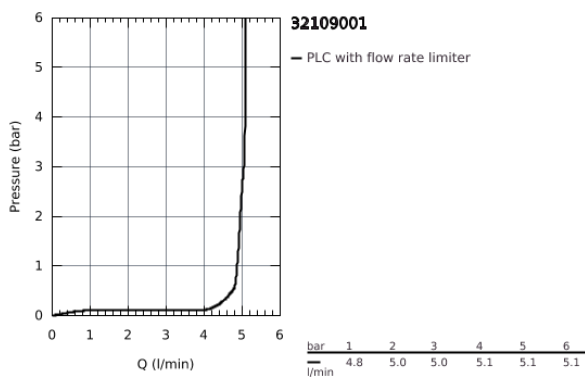

32 109 001 LINEARE BASIN MIXER 1/2"
XS-SIZE

PRODUCT DESCRIPTION

- monobloc installation
- metal lever
- 28 mm ceramic cartridge
with **GROHE SilkMove**
- with temperature limiter
- **GROHE StarLight** chrome finish
- **GROHE EcoJoy** SpeedClean mousseur 5.7 l/min
- **GROHE FastFixation Plus** installation system
- pop-up waste set 1 1/4"

- flexible connection hoses

32 109 001 LINEARE BASIN MIXER 1/2"
XS-SIZE

SPARE PARTS

- 1: Lever (Order-nr. 46980000)
 - 2: Shield for cross handle (Order-nr. 46581000)
 - 3: retaining ring (Order-nr. 07419000)
 - 4: Cartridge (Order-nr. 46580000)
 - 5: Flow restrictor (Order-nr. 48159000)
 - 6: Pop-up rod (Order-nr. 46739000)
 - 7: Shank mounting kit (Order-nr. 46645000)
 - 8: Pop-up waste set 1 1/4" (Order-nr. 28910000)
 - 8.1: Chrome bath plug (Order-nr. 07182000)
 - 8.2: Eccentric rod (Order-nr. 07052000)
 - 9: Mounting wrench (Order-nr. 19017000)*
 - 10: Eccentric rod (Order-nr. 07341000)*
- * Optional accessories