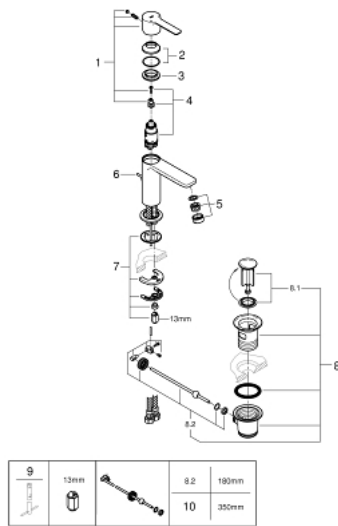

32 109 001 LINEARE BASIN MIXER 1/2"
XS-SIZE

PRODUCT DESCRIPTION

- monobloc installation
- metal lever
- 28 mm ceramic cartridge
with **GROHE SilkMove**
- with temperature limiter
- **GROHE StarLight** chrome finish
- **GROHE EcoJoy** SpeedClean mousseur 5.7 l/min
- **GROHE FastFixation Plus** installation system
- pop-up waste set 1 1/4"

- flexible connection hoses

32 109 001 LINEARE BASIN MIXER 1/2"
XS-SIZE

SPARE PARTS

- 1: Lever (Order-nr. 46980000)
 - 2: Shield for cross handle (Order-nr. 46581000)
 - 3: retaining ring (Order-nr. 07419000)
 - 4: Cartridge (Order-nr. 46580000)
 - 5: Flow restrictor (Order-nr. 48159000)
 - 6: Pop-up rod (Order-nr. 46739000)
 - 7: Shank mounting kit (Order-nr. 46645000)
 - 8: Pop-up waste set 1 1/4" (Order-nr. 28910000)
 - 8.1: Chrome bath plug (Order-nr. 07182000)
 - 8.2: Eccentric rod (Order-nr. 07052000)
 - 9: Mounting wrench (Order-nr. 19017000)*
 - 10: Eccentric rod (Order-nr. 07341000)*
- * Optional accessories