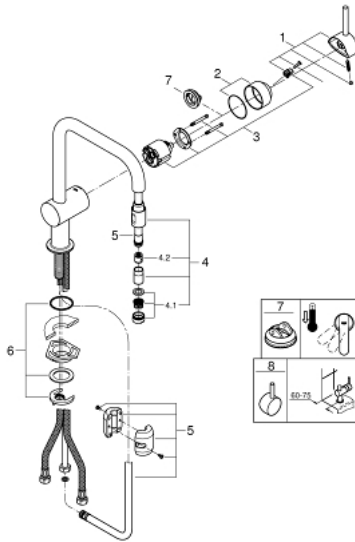

## 32 067 000 MINTA SINGLE-LEVER SINK MIXER 1/2"

### PRODUCT DESCRIPTION

- U spout
- monobloc installation
- **GROHE StarLight** finish
- **GROHE SilkMove** 46 mm ceramic cartridge
- **pull out mousseur spout**
- adjustable flow rate limiter
- swivel tubular spout
- swivel area 360°
- integrated non-return valve
- protected against backflow
  
- flexible connection hoses
  
- rapid installation system

32 067 000 **MINTA SINGLE-LEVER SINK MIXER 1/2"**

**SPARE PARTS**, October 2015 – now

- 1: Lever (Order-nr. 46015000)
- 2: Shield for cross handle (Order-nr. 46025000)
- 3: Cartridge (Order-nr. 46048000)
- 4: Hand shower (Order-nr. 46925000)
- 4.1: Flow restrictor (Order-nr. 13952000)
- 4.2: Non-return valve (Order-nr. 08565000)
- 5: Shower hose (Order-nr. 48293000)
- 6: Shank mounting kit (Order-nr. 46345000)
- 7: Temperature limiter (Order-nr. 46375000)\*
- 8: Lever (Order-nr. 40684000)\*