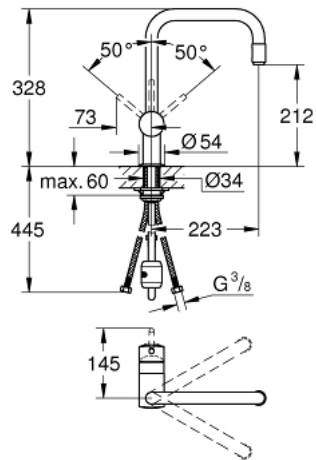

## 32 067 000 MINTA SINGLE-LEVER SINK MIXER 1/2"

### PRODUCT DESCRIPTION

- U spout
- monobloc installation
- **GROHE StarLight** finish
- **GROHE SilkMove** 46 mm ceramic cartridge
- **pull out mousseur spout**
- adjustable flow rate limiter
- swivel tubular spout
- swivel area 360°
- integrated non-return valve
- protected against backflow
  
- flexible connection hoses
  
- rapid installation system

32 067 000 **MINTA SINGLE-LEVER SINK MIXER 1/2"**

**SPARE PARTS**, October 2015 – now

- 1: Lever (Order-nr. 46015000)
- 2: Shield for cross handle (Order-nr. 46025000)
- 3: Cartridge (Order-nr. 46048000)
- 4: Hand shower (Order-nr. 46925000)
- 4.1: Flow restrictor (Order-nr. 13952000)
- 4.2: Non-return valve (Order-nr. 08565000)
- 5: Shower hose (Order-nr. 48293000)
- 6: Shank mounting kit (Order-nr. 46345000)
- 7: Temperature limiter (Order-nr. 46375000)\*
- 8: Lever (Order-nr. 40684000)\*