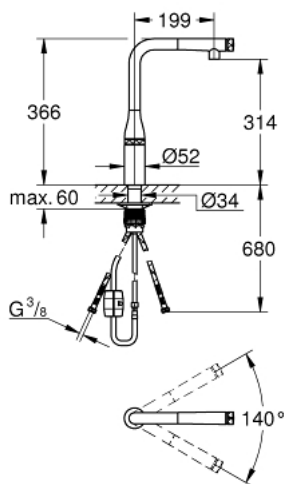

31 615 000 SINK MIXER WITH SMARTCONTROL

PRODUCT DESCRIPTION

- single hole installation
- **GROHE StarLight** chrome finish
- pull-out spray with laminar
- metal spray
- **GROHE Magnetic Docking** guarantees easy retraction and smooth docking of the spray head in starting position
- **GROHE SmartControl** push for ON-OFF, turn for volume adjustment from water saving eco mode to Full Flow
- temperature adjustment by turning of mixing valve on body
- swivel tubular spout
- swivel area 140°
- protected against backflow
- flexible connection hoses
- **GROHE FastFixation Plus** ultra fast and simple installation - no tools needed
- **GROHE Zero** separated inner water ways - lead and nickel free within the faucet

31 615 000 SINK MIXER WITH SMARTCONTROL

SPARE PARTS

- 1: Hand shower (Order-nr. 48487000)
- 1.1: Dirt strainer (Order-nr. 0676800M)
- 1.2: Non-return valve (Order-nr. 08565000)
- 1.3: Flow control set (Order-nr. 48470000)
- 2: Shower hose (Order-nr. 48488000)
- 3: Mounting set (Order-nr. 48477000)
- 4: Support plate (Order-nr. 05334000)
- 5: Non-return valve (Order-nr. 45881000)
- 6: Dirt strainer (Order-nr. 0676800M)