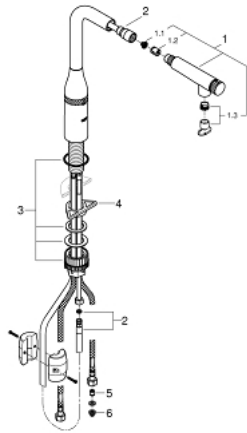

31 615 000 SINK MIXER WITH SMARTCONTROL

PRODUCT DESCRIPTION

- single hole installation
- **GROHE StarLight** chrome finish
- pull-out spray with laminar
- metal spray
- **GROHE Magnetic Docking** guarantees easy retraction and smooth docking of the spray head in starting position
- **GROHE SmartControl** push for ON-OFF, turn for volume adjustment from water saving eco mode to Full Flow
- temperature adjustment by turning of mixing valve on body
- swivel tubular spout
- swivel area 140°
- protected against backflow
- flexible connection hoses
- **GROHE FastFixation Plus** ultra fast and simple installation - no tools needed
- **GROHE Zero** separated inner water ways - lead and nickel free within the faucet

31 615 000 SINK MIXER WITH SMARTCONTROL

SPARE PARTS

- 1: Hand shower (Order-nr. 48487000)
- 1.1: Dirt strainer (Order-nr. 0676800M)
- 1.2: Non-return valve (Order-nr. 08565000)
- 1.3: Flow control set (Order-nr. 48470000)
- 2: Shower hose (Order-nr. 48488000)
- 3: Mounting set (Order-nr. 48477000)
- 4: Support plate (Order-nr. 05334000)
- 5: Non-return valve (Order-nr. 45881000)
- 6: Dirt strainer (Order-nr. 0676800M)