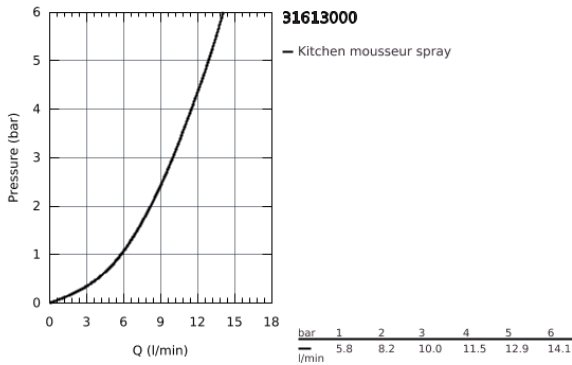

31 613 000 SINK MIXER WITH SMARTCONTROL

PRODUCT DESCRIPTION

- monobloc installation
- **GROHE StarLight** chrome finish
- pull-out spray with laminar
- metal spray
- **GROHE Magnetic Docking** guarantees easy retraction and smooth docking of the spray head in starting position
- **GROHE SmartControl** push for ON-OFF, turn for volume adjustment from water saving eco mode to Full Flow
- temperature adjustment by turning of mixing valve on body
- swivel tubular spout
- swivel area 140°
- protected against backflow

- flexible connection hoses

- **GROHE FastFixation Plus** ultra fast and simple installation - no tools needed
- **GROHE Zero** isolated inner water ways - lead and nickel free within the tap

31 613 000 SINK MIXER WITH SMARTCONTROL