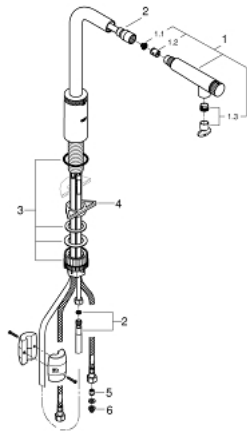

31 613 000 SINK MIXER WITH SMARTCONTROL

PRODUCT DESCRIPTION

- monobloc installation
- **GROHE StarLight** chrome finish
- pull-out spray with laminar
- metal spray
- **GROHE Magnetic Docking** guarantees easy retraction and smooth docking of the spray head in starting position
- **GROHE SmartControl** push for ON-OFF, turn for volume adjustment from water saving eco mode to Full Flow
- temperature adjustment by turning of mixing valve on body
- swivel tubular spout
- swivel area 140°
- protected against backflow

- flexible connection hoses

- **GROHE FastFixation Plus** ultra fast and simple installation - no tools needed
- **GROHE Zero** isolated inner water ways - lead and nickel free within the tap

31 613 000 SINK MIXER WITH SMARTCONTROL

SPARE PARTS, July 2018 – now

- 1: Hand shower (Order-nr. 48487000)
- 1.1: Strainer (Order-nr. 0676800M)
- 1.2: Non-return valve (Order-nr. 08565000)
- 1.3: Flow control set (Order-nr. 48470000)
- 2: Shower hose (Order-nr. 48488000)
- 3: Mounting set (Order-nr. 48477000)
- 4: Support plate (Order-nr. 05334000)
- 5: Non-return valve (Order-nr. 45881000)
- 6: Strainer (Order-nr. 0676800M)