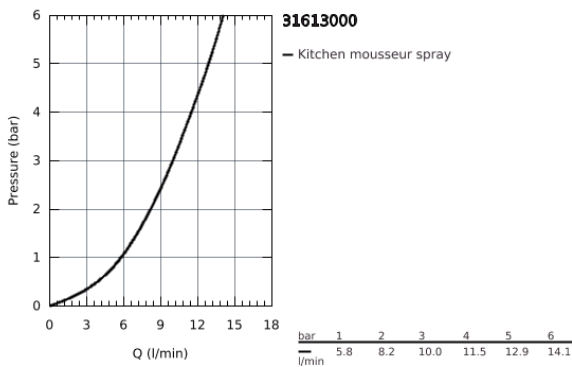

31 613 000 SINK MIXER WITH SMARTCONTROL

PRODUCT DESCRIPTION

- monobloc installation
- **GROHE StarLight** chrome finish
- pull-out spray with laminar
- metal spray
- **GROHE Magnetic Docking** guarantees easy retraction and smooth docking of the spray head in starting position
- **GROHE SmartControl** push for ON-OFF, turn for volume adjustment from water saving eco mode to Full Flow
- temperature adjustment by turning of mixing valve on body
- swivel tubular spout
- swivel area 140°
- protected against backflow

- flexible connection hoses

- **GROHE FastFixation Plus** ultra fast and simple installation - no tools needed
- **GROHE Zero** isolated inner water ways - lead and nickel free within the tap

31 613 000 SINK MIXER WITH SMARTCONTROL