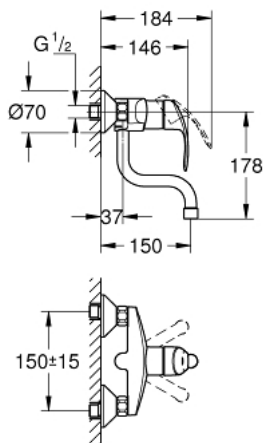

## 31 509 002 EUROSMART SINGLE-LEVER SINK MIXER 1/2"

### PRODUCT DESCRIPTION

- wall mounted
- **GROHE StarLight** finish
- **GROHE SilkMove** 35 mm ceramic cartridge
- mousseur
- adjustable flow rate limiter
- swivel tubular spout
- swivel area 360°
- projection 150 mm
- integrated temperature limiter
- S-unions

## 31 509 002 EUROSART SINGLE-LEVER SINK MIXER 1/2"

### SPARE PARTS

- 1: Lever (Order-nr. 46898000)
  - 2: Cap (Order-nr. 46899000)
  - 3: Cartridge (Order-nr. 46374000)
  - 4: S-spout (Order-nr. 13385000)
  - 4.1: Mousseur (Order-nr. 06574000)
  - 4.2: Sealing washer Ø13,5 x Ø2,75 (Order-nr. 0128500M)
  - 4.3: Safety ring (Order-nr. 0485300M)
  - 5: Screw connection 1/2" (Order-nr. 45044000)
  - 6: S-union (Order-nr. 12075000)
  - 6.1: Seal (Order-nr. 0138600M)
  - 6.2: Escutcheon (Order-nr. 0221000M)
  - 7: Extension 3/4", 20 mm (Order-nr. 0713000M)\*
- \* Optional accessories