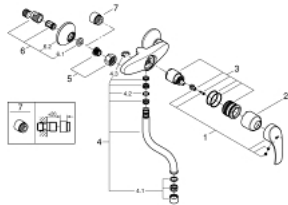

## 31 509 002 EUROSMART SINGLE-LEVER SINK MIXER 1/2"

### PRODUCT DESCRIPTION

- wall mounted
- **GROHE StarLight** finish
- **GROHE SilkMove** 35 mm ceramic cartridge
- mousseur
- adjustable flow rate limiter
- swivel tubular spout
- swivel area 360°
- projection 150 mm
- integrated temperature limiter
- S-unions

## 31 509 002 EUROSART SINGLE-LEVER SINK MIXER 1/2"

### SPARE PARTS

- 1: Lever (Order-nr. 46898000)
  - 2: Cap (Order-nr. 46899000)
  - 3: Cartridge (Order-nr. 46374000)
  - 4: S-spout (Order-nr. 13385000)
  - 4.1: Mousseur (Order-nr. 06574000)
  - 4.2: Sealing washer Ø13,5 x Ø2,75 (Order-nr. 0128500M)
  - 4.3: Safety ring (Order-nr. 0485300M)
  - 5: Screw connection 1/2" (Order-nr. 45044000)
  - 6: S-union (Order-nr. 12075000)
  - 6.1: Seal (Order-nr. 0138600M)
  - 6.2: Escutcheon (Order-nr. 0221000M)
  - 7: Extension 3/4", 20 mm (Order-nr. 0713000M)\*
- \* Optional accessories