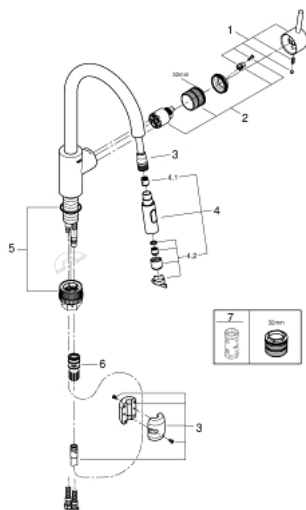

31 483 002 **CONCETTO SINGLE-LEVER SINK MIXER 1/2"**

PRODUCT DESCRIPTION

- high spout
- monobloc installation
- **GROHE StarLight** chrome finish
- **GROHE SilkMove** 35 mm ceramic cartridge
- **GROHE EasyDock** guarantees easy retraction and smooth docking back to the starting position
- **GROHE Zero** isolated inner water ways - lead and nickel free within the tap
- pull-out dual spray
- diverter: laminar spray/SpeedClean shower jet
- adjustable flow rate limiter
- swivel tubular spout
- swivel area 360°
- protected against backflow

- flexible connection hoses

- **GROHE FastFixation** rapid installation system

31 483 002 **CONCETTO SINGLE-LEVER SINK MIXER 1/2"**

SPARE PARTS, April 2020 – now

- 1: Lever (Order-nr. 46754000)
- 2: Cartridge (Order-nr. 46374000)
- 3: Shower hose (Order-nr. 48293000)
- 4: Hand shower (Order-nr. 48416000)
- 4.1: Non-return valve (Order-nr. 08565000)
- 4.2: Flow straightener (Order-nr. 48347000)
- 5: Mounting set (Order-nr. 48477000)
- 6: Coupling piece (Order-nr. 46338000)
- 6.1: O-ring $\varnothing 10 \times \varnothing 2,2$ (Order-nr. 0057500M)
- 7: Socket Spanner (Order-nr. 19332000)*