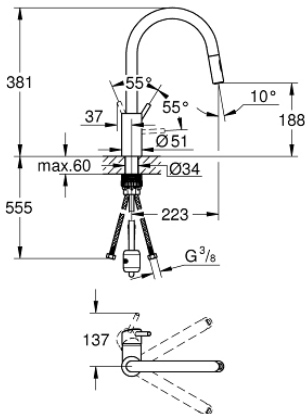

31 483 002 **CONCETTO SINGLE-LEVER SINK MIXER 1/2"**

PRODUCT DESCRIPTION

- high spout
- monobloc installation
- **GROHE StarLight** chrome finish
- **GROHE SilkMove** 35 mm ceramic cartridge
- **GROHE EasyDock** guarantees easy retraction and smooth docking back to the starting position
- **GROHE Zero** isolated inner water ways - lead and nickel free within the tap
- pull-out dual spray
- diverter: laminar spray/SpeedClean shower jet
- adjustable flow rate limiter
- swivel tubular spout
- swivel area 360°
- protected against backflow

- flexible connection hoses

- **GROHE FastFixation** rapid installation system

31 483 002 **CONCETTO SINGLE-LEVER SINK MIXER 1/2"**

SPARE PARTS, April 2020 – now

- 1: Lever (Order-nr. 46754000)
- 2: Cartridge (Order-nr. 46374000)
- 3: Shower hose (Order-nr. 48293000)
- 4: Hand shower (Order-nr. 48416000)
- 4.1: Non-return valve (Order-nr. 08565000)
- 4.2: Flow straightener (Order-nr. 48347000)
- 5: Mounting set (Order-nr. 48477000)
- 6: Coupling piece (Order-nr. 46338000)
- 6.1: O-ring $\varnothing 10 \times \varnothing 2,2$ (Order-nr. 0057500M)
- 7: Socket Spanner (Order-nr. 19332000)*