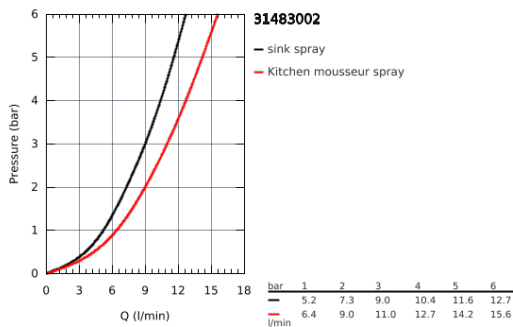

31 483 002 **CONCETTO SINGLE-LEVER SINK MIXER 1/2"**

PRODUCT DESCRIPTION

- high spout
- monobloc installation
- **GROHE StarLight** chrome finish
- **GROHE SilkMove** 35 mm ceramic cartridge
- **GROHE EasyDock** guarantees easy retraction and smooth docking back to the starting position
- **GROHE Zero** isolated inner water ways - lead and nickel free within the tap
- pull-out dual spray
- diverter: laminar spray/SpeedClean shower jet
- adjustable flow rate limiter
- swivel tubular spout
- swivel area 360°
- protected against backflow

- flexible connection hoses

- **GROHE FastFixation** rapid installation system

31 483 002 **CONCETTO SINGLE-LEVER SINK MIXER 1/2"**

SPARE PARTS, April 2020 – now

- 1: Lever (Order-nr. 46754000)
- 2: Cartridge (Order-nr. 46374000)
- 3: Shower hose (Order-nr. 48293000)
- 4: Hand shower (Order-nr. 48416000)
- 4.1: Non-return valve (Order-nr. 08565000)
- 4.2: Flow straightener (Order-nr. 48347000)
- 5: Mounting set (Order-nr. 48477000)
- 6: Coupling piece (Order-nr. 46338000)
- 6.1: O-ring $\varnothing 10 \times \varnothing 2,2$ (Order-nr. 0057500M)
- 7: Socket Spanner (Order-nr. 19332000)*