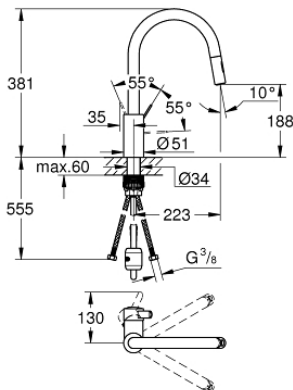

31 481 001 EUROSMART COSMOPOLITAN SINGLE-LEVER SINK MIXER 1/2"

PRODUCT DESCRIPTION

- high spout
 - monobloc installation
 - **GROHE StarLight** chrome finish
 - **GROHE SilkMove** 35 mm ceramic cartridge
 - **GROHE EasyDock** guarantees easy retraction and smooth docking back to the starting position
 - **GROHE Zero** isolated inner water ways - lead and nickel free within the tap
 - pull-out dual spray
 - diverter: laminar spray/SpeedClean shower jet
 - adjustable flow rate limiter
 - swivel tubular spout
 - swivel area 360°
 - protected against backflow
-
- flexible connection hoses
-
- **GROHE FastFixation** rapid installation system

31 481 001 **EUROSMART COSMOPOLITAN SINGLE-LEVER SINK MIXER 1/2"**

31 481 001 **EUROSMART COSMOPOLITAN SINGLE-LEVER SINK MIXER 1/2"**

SPARE PARTS, April 2020 – now

- 1: Lever (Order-nr. 46683000)
- 2: Cartridge (Order-nr. 46374000)
- 3: Shower hose (Order-nr. 48293000)
- 4: Hand shower (Order-nr. 48416000)
- 4.1: Non-return valve (Order-nr. 08565000)
- 4.2: Flow straightener (Order-nr. 48347000)
- 5: Mounting set (Order-nr. 48477000)
- 6: Coupling piece (Order-nr. 46338000)
- 6.1: O-ring $\varnothing 10 \times \varnothing 2,2$ (Order-nr. 0057500M)
- 7: Socket Spanner (Order-nr. 19332000)*