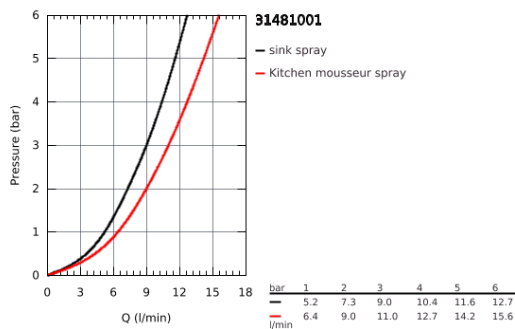

31 481 001 EUROSMART COSMOPOLITAN SINGLE-LEVER SINK MIXER 1/2"

PRODUCT DESCRIPTION

- high spout
 - monobloc installation
 - **GROHE StarLight** chrome finish
 - **GROHE SilkMove** 35 mm ceramic cartridge
 - **GROHE EasyDock** guarantees easy retraction and smooth docking back to the starting position
 - **GROHE Zero** isolated inner water ways - lead and nickel free within the tap
 - pull-out dual spray
 - diverter: laminar spray/SpeedClean shower jet
 - adjustable flow rate limiter
 - swivel tubular spout
 - swivel area 360°
 - protected against backflow
-
- flexible connection hoses
-
- **GROHE FastFixation** rapid installation system

31 481 001 **EUROSMART COSMOPOLITAN SINGLE-LEVER SINK MIXER 1/2"**

31 481 001 **EUROSMART COSMOPOLITAN SINGLE-LEVER SINK MIXER 1/2"**

SPARE PARTS, April 2020 – now

- 1: Lever (Order-nr. 46683000)
- 2: Cartridge (Order-nr. 46374000)
- 3: Shower hose (Order-nr. 48293000)
- 4: Hand shower (Order-nr. 48416000)
- 4.1: Non-return valve (Order-nr. 08565000)
- 4.2: Flow straightener (Order-nr. 48347000)
- 5: Mounting set (Order-nr. 48477000)
- 6: Coupling piece (Order-nr. 46338000)
- 6.1: O-ring $\varnothing 10 \times \varnothing 2,2$ (Order-nr. 0057500M)
- 7: Socket Spanner (Order-nr. 19332000)*