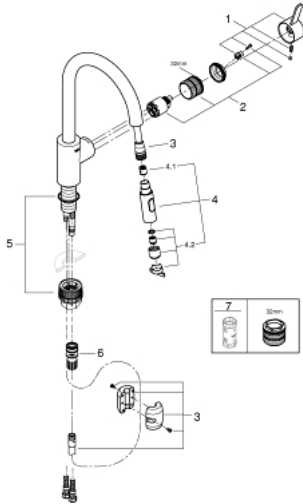

31 481 001 EUROSMART COSMOPOLITAN SINGLE-LEVER SINK MIXER 1/2"

PRODUCT DESCRIPTION

- high spout
 - monobloc installation
 - **GROHE StarLight** chrome finish
 - **GROHE SilkMove** 35 mm ceramic cartridge
 - **GROHE EasyDock** guarantees easy retraction and smooth docking back to the starting position
 - **GROHE Zero** isolated inner water ways - lead and nickel free within the tap
 - pull-out dual spray
 - diverter: laminar spray/SpeedClean shower jet
 - adjustable flow rate limiter
 - swivel tubular spout
 - swivel area 360°
 - protected against backflow
-
- flexible connection hoses
-
- **GROHE FastFixation** rapid installation system

31 481 001 **EUROSMART COSMOPOLITAN SINGLE-LEVER SINK MIXER 1/2"**

31 481 001 **EUROSMART COSMOPOLITAN SINGLE-LEVER SINK MIXER 1/2"**

SPARE PARTS, April 2020 – now

- 1: Lever (Order-nr. 46683000)
- 2: Cartridge (Order-nr. 46374000)
- 3: Shower hose (Order-nr. 48293000)
- 4: Hand shower (Order-nr. 48416000)
- 4.1: Non-return valve (Order-nr. 08565000)
- 4.2: Flow straightener (Order-nr. 48347000)
- 5: Mounting set (Order-nr. 48477000)
- 6: Coupling piece (Order-nr. 46338000)
- 6.1: O-ring $\varnothing 10 \times \varnothing 2,2$ (Order-nr. 0057500M)
- 7: Socket Spanner (Order-nr. 19332000)*