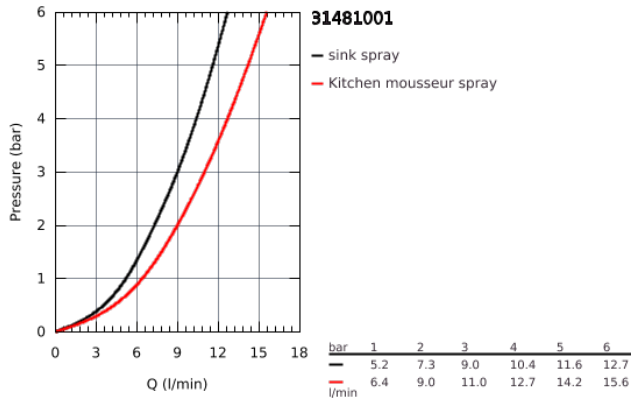

31 481 001 EUROSMART COSMOPOLITAN SINGLE-LEVER SINK MIXER 1/2"

PRODUCT DESCRIPTION

- high spout
 - monobloc installation
 - **GROHE StarLight** chrome finish
 - **GROHE SilkMove** 35 mm ceramic cartridge
 - **GROHE EasyDock** guarantees easy retraction and smooth docking back to the starting position
 - **GROHE Zero** isolated inner water ways - lead and nickel free within the tap
 - pull-out dual spray
 - diverter: laminar spray/SpeedClean shower jet
 - adjustable flow rate limiter
 - swivel tubular spout
 - swivel area 360°
 - protected against backflow
-
- flexible connection hoses
-
- **GROHE FastFixation** rapid installation system

31 481 001 **EUROSMART COSMOPOLITAN SINGLE-LEVER SINK MIXER 1/2"**

31 481 001 **EUROSMART COSMOPOLITAN SINGLE-LEVER SINK MIXER 1/2"**

SPARE PARTS, April 2020 – now

- 1: Lever (Order-nr. 46683000)
- 2: Cartridge (Order-nr. 46374000)
- 3: Shower hose (Order-nr. 48293000)
- 4: Hand shower (Order-nr. 48416000)
- 4.1: Non-return valve (Order-nr. 08565000)
- 4.2: Flow straightener (Order-nr. 48347000)
- 5: Mounting set (Order-nr. 48477000)
- 6: Coupling piece (Order-nr. 46338000)
- 6.1: O-ring $\varnothing 10 \times \varnothing 2,2$ (Order-nr. 0057500M)
- 7: Socket Spanner (Order-nr. 19332000)*