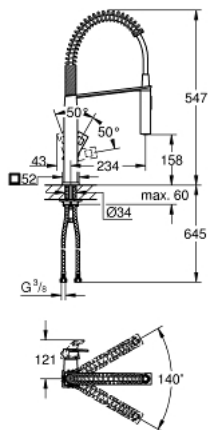

## 31 395 000 EUROCUBE SINGLE-LEVER SINK MIXER 1/2"

### PRODUCT DESCRIPTION

- monobloc installation
- **GROHE StarLight** finish
- 28 mm ceramic cartridge  
with **GROHE SilkMove**
- diverter: mousseur/shower jet
- automatic return to laminar spray
- swivel spout
- swivel area 140°
- 360° maneuverable spring arm
- protected against backflow
  
- flexible connection hoses
  
- applicable for under cupboard installation
- rapid installation system

### SPARE PARTS, January 2016 – now

- 1: Lever (Order-nr. 46788000)
- 2: Shield for cross handle (Order-nr. 46581000)
- 3: retaining ring (Order-nr. 07419000)
- 4: Cartridge (Order-nr. 46580000)
- 5: Hand shower (Order-nr. 46924000)
- 5.1: Strainer (Order-nr. 0676800M)
- 5.2: Non-return valve (Order-nr. 08565000)
- 5.3: Mousseur set (Order-nr. 13937000)
- 6: Shower hose (Order-nr. 46871000)
- 7: Spring (Order-nr. 46873SD0)
- 8: Non-return valve (Order-nr. 08567000)
- 9: Shank mounting kit (Order-nr. 46671000)
- 10: Mounting wrench (Order-nr. 19017000)\*