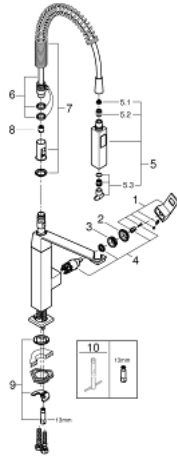

## 31 395 000 EUROCUBE SINGLE-LEVER SINK MIXER 1/2"

### PRODUCT DESCRIPTION

- monobloc installation
- **GROHE StarLight** finish
- 28 mm ceramic cartridge  
with **GROHE SilkMove**
- diverter: mousseur/shower jet
- automatic return to laminar spray
- swivel spout
- swivel area 140°
- 360° maneuverable spring arm
- protected against backflow
  
- flexible connection hoses
  
- applicable for under cupboard installation
- rapid installation system

### SPARE PARTS, January 2016 – now

- 1: Lever (Order-nr. 46788000)
- 2: Shield for cross handle (Order-nr. 46581000)
- 3: retaining ring (Order-nr. 07419000)
- 4: Cartridge (Order-nr. 46580000)
- 5: Hand shower (Order-nr. 46924000)
- 5.1: Strainer (Order-nr. 0676800M)
- 5.2: Non-return valve (Order-nr. 08565000)
- 5.3: Mousseur set (Order-nr. 13937000)
- 6: Shower hose (Order-nr. 46871000)
- 7: Spring (Order-nr. 46873SD0)
- 8: Non-return valve (Order-nr. 08567000)
- 9: Shank mounting kit (Order-nr. 46671000)
- 10: Mounting wrench (Order-nr. 19017000)\*