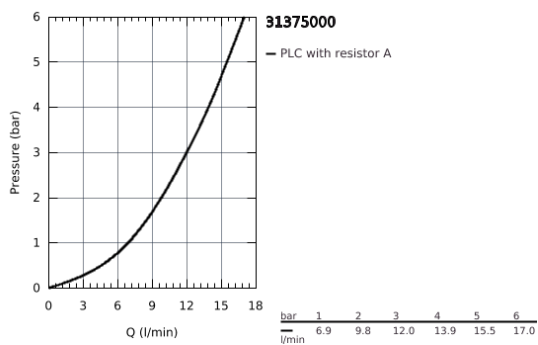

31 375 000 MINTA SINGLE-LEVER SINK MIXER 1/2"

PRODUCT DESCRIPTION

- L-spout
- monobloc installation
- **GROHE StarLight** finish
- **GROHE SilkMove** 46 mm ceramic cartridge
- adjustable flow rate limiter
- swivel tubular spout
- swivel range 0°/150°/360°
- flexible connection hoses
- protected against backflow
- rapid installation system

31 375 000 MINTA SINGLE-LEVER SINK MIXER 1/2"

SPARE PARTS, September 2012 – September 2014

- 1: Lever (Order-nr. 46015000)
 - 2: Shield for cross handle (Order-nr. 46025000)
 - 3: Cartridge (Order-nr. 46048000)
 - 4: Biflo spout (Order-nr. 13348000)
 - 4.1: O-Ring Ø13,5 x Ø2,75 (Order-nr. 0128500M)
 - 4.2: Safety ring (Order-nr. 0485300M)
 - 4.3: Flow restrictor (Order-nr. 64186000)
 - 5: Shank mounting kit (Order-nr. 46249000)
 - 6: Mounting wrench (Order-nr. 19017000)*
- * Optional accessories