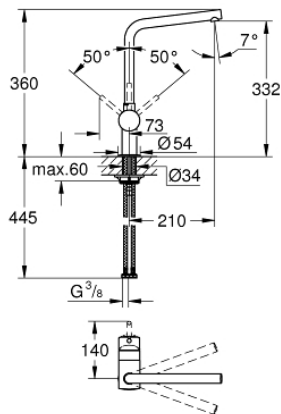

31 375 000 MINTA SINGLE-LEVER SINK MIXER 1/2"

PRODUCT DESCRIPTION

- L-spout
- monobloc installation
- **GROHE StarLight** finish
- **GROHE SilkMove** 46 mm ceramic cartridge
- adjustable flow rate limiter
- swivel tubular spout
- swivel range 0°/150°/360°
- flexible connection hoses
- protected against backflow
- rapid installation system

31 375 000 MINTA SINGLE-LEVER SINK MIXER 1/2"

SPARE PARTS, September 2012 – September 2014

- 1: Lever (Order-nr. 46015000)
 - 2: Shield for cross handle (Order-nr. 46025000)
 - 3: Cartridge (Order-nr. 46048000)
 - 4: Biflo spout (Order-nr. 13348000)
 - 4.1: O-Ring Ø13,5 x Ø2,75 (Order-nr. 0128500M)
 - 4.2: Safety ring (Order-nr. 0485300M)
 - 4.3: Flow restrictor (Order-nr. 64186000)
 - 5: Shank mounting kit (Order-nr. 46249000)
 - 6: Mounting wrench (Order-nr. 19017000)*
- * Optional accessories