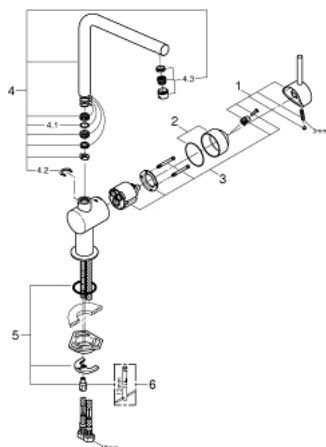

31 375 000 MINTA SINGLE-LEVER SINK MIXER 1/2"

PRODUCT DESCRIPTION

- L-spout
- monobloc installation
- **GROHE StarLight** finish
- **GROHE SilkMove** 46 mm ceramic cartridge
- adjustable flow rate limiter
- swivel tubular spout
- swivel range 0°/150°/360°
- flexible connection hoses
- protected against backflow
- rapid installation system

31 375 000 MINTA SINGLE-LEVER SINK MIXER 1/2"

SPARE PARTS, September 2012 – September 2014

- 1: Lever (Order-nr. 46015000)
 - 2: Shield for cross handle (Order-nr. 46025000)
 - 3: Cartridge (Order-nr. 46048000)
 - 4: Biflo spout (Order-nr. 13348000)
 - 4.1: O-Ring Ø13,5 x Ø2,75 (Order-nr. 0128500M)
 - 4.2: Safety ring (Order-nr. 0485300M)
 - 4.3: Flow restrictor (Order-nr. 64186000)
 - 5: Shank mounting kit (Order-nr. 46249000)
 - 6: Mounting wrench (Order-nr. 19017000)*
- * Optional accessories