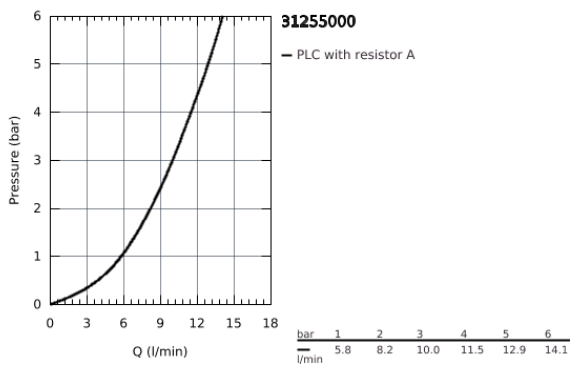

31 255 000 EUROCUBE SINGLE-LEVER SINK MIXER 1/2"

PRODUCT DESCRIPTION

- high spout
- monobloc installation
- **GROHE StarLight** finish
- 28 mm ceramic cartridge with **GROHE SilkMove**
- mousseur
- swivel cast spout
- swivel area 360°
- flexible connection hoses
- rapid installation system

31 255 000 EUROCUBE SINGLE-LEVER SINK MIXER 1/2"

SPARE PARTS, September 2010 – now

- 1: Lever (Order-nr. 46788000)
- 2: Shield for cross handle (Order-nr. 46581000)
- 3: retaining ring (Order-nr. 07419000)
- 4: Cartridge (Order-nr. 46580000)
- 5: Biflo spout (Order-nr. 13330000)
- 5.1: Flow restrictor (Order-nr. 13929000)
- 6: Shank mounting kit (Order-nr. 46671000)
- 7: Mounting wrench (Order-nr. 19017000)*