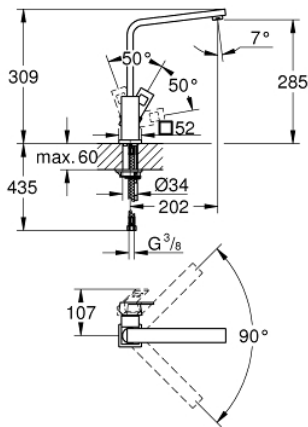

31 255 000 EUROCUBE SINGLE-LEVER SINK MIXER 1/2"

PRODUCT DESCRIPTION

- high spout
- monobloc installation
- **GROHE StarLight** finish
- 28 mm ceramic cartridge with **GROHE SilkMove**
- mousseur
- swivel cast spout
- swivel area 360°
- flexible connection hoses
- rapid installation system

31 255 000 EUROCUBE SINGLE-LEVER SINK MIXER 1/2"

SPARE PARTS, September 2010 – now

- 1: Lever (Order-nr. 46788000)
- 2: Shield for cross handle (Order-nr. 46581000)
- 3: retaining ring (Order-nr. 07419000)
- 4: Cartridge (Order-nr. 46580000)
- 5: Biflo spout (Order-nr. 13330000)
- 5.1: Flow restrictor (Order-nr. 13929000)
- 6: Shank mounting kit (Order-nr. 46671000)
- 7: Mounting wrench (Order-nr. 19017000)*