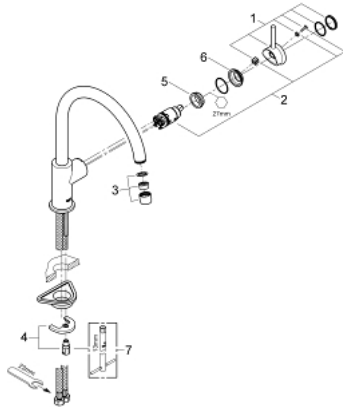

31 234 000 **SINGLE-LEVER SINK MIXER 1/2"**

PRODUCT DESCRIPTION

- single hole installation
- metal lever
- **GROHE Longlife** 28 mm ceramic cartridge
- **GROHE StarLight** chrome finish
- swivelling tubular spout
- mousseur
- flexible connection hoses

31 234 000 SINGLE-LEVER SINK MIXER 1/2"

SPARE PARTS

- 1: Lever (Order-nr. 46814000)
 - 2: Cartridge (Order-nr. 46580000)
 - 3: Mousseur (Order-nr. 13928000)
 - 4: Shank mounting kit (Order-nr. 46249000)
 - 5: Fitting ring (Order-nr. 07419000)
 - 6: Shield (Order-nr. 46581000)
 - 7: Mounting wrench (Order-nr. 19017000)*
- * Optional accessories