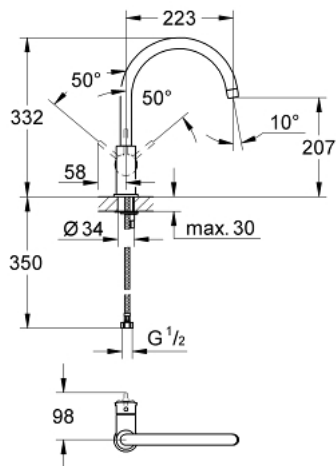

31 234 000 **SINGLE-LEVER SINK MIXER 1/2"**

PRODUCT DESCRIPTION

- single hole installation
- metal lever
- **GROHE Longlife** 28 mm ceramic cartridge
- **GROHE StarLight** chrome finish
- swivelling tubular spout
- mousseur
- flexible connection hoses

31 234 000 SINGLE-LEVER SINK MIXER 1/2"

SPARE PARTS

- 1: Lever (Order-nr. 46814000)
 - 2: Cartridge (Order-nr. 46580000)
 - 3: Mousseur (Order-nr. 13928000)
 - 4: Shank mounting kit (Order-nr. 46249000)
 - 5: Fitting ring (Order-nr. 07419000)
 - 6: Shield (Order-nr. 46581000)
 - 7: Mounting wrench (Order-nr. 19017000)*
- * Optional accessories