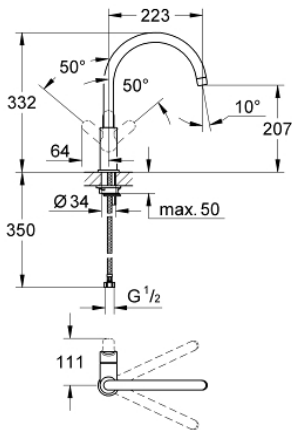

31 233 000 **GROHE BAU SINGLE-LEVER SINK MIXER 1/2"**

PRODUCT DESCRIPTION

- single hole installation
- metal lever
- GROHE Longlife 28 mm ceramic cartridge
- swivel tubular spout
- mousseur
- flexible connection hoses
- **GROHE StarLight** chrome finish
- rapid installation system

31 233 000 **GROHE BAU SINGLE-LEVER SINK MIXER 1/2"**

SPARE PARTS

- 1: Lever (Order-nr. 46812000)
- 2: Cartridge (Order-nr. 46580000)
- 3: Mousseur (Order-nr. 13928000)
- 4: Shank fastening assembly (Order-nr. 46249000)
- 5: Fitting ring (Order-nr. 07419000)
- 6: Cap (Order-nr. 46581000)
- 7: Mounting wrench (Order-nr. 19017000)*