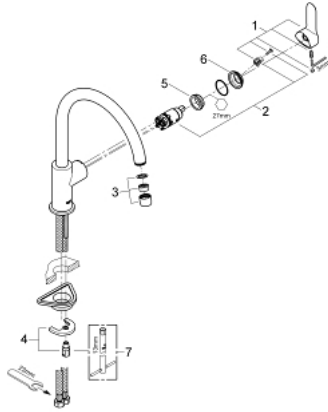

31 233 000 **GROHE BAU SINGLE-LEVER SINK MIXER 1/2"**

PRODUCT DESCRIPTION

- single hole installation
- metal lever
- GROHE Longlife 28 mm ceramic cartridge
- swivel tubular spout
- mousseur
- flexible connection hoses
- **GROHE StarLight** chrome finish
- rapid installation system

31 233 000 **GROHE BAU SINGLE-LEVER SINK MIXER 1/2"**

SPARE PARTS

- 1: Lever (Order-nr. 46812000)
- 2: Cartridge (Order-nr. 46580000)
- 3: Mousseur (Order-nr. 13928000)
- 4: Shank fastening assembly (Order-nr. 46249000)
- 5: Fitting ring (Order-nr. 07419000)
- 6: Cap (Order-nr. 46581000)
- 7: Mounting wrench (Order-nr. 19017000)*