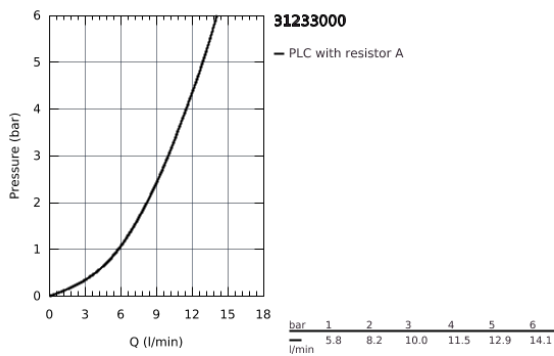

31 233 000 **GROHE BAU SINGLE-LEVER SINK MIXER 1/2"**

PRODUCT DESCRIPTION

- single hole installation
- metal lever
- GROHE Longlife 28 mm ceramic cartridge
- swivel tubular spout
- mousseur
- flexible connection hoses
- **GROHE StarLight** chrome finish
- rapid installation system

31 233 000 **GROHE BAU SINGLE-LEVER SINK MIXER 1/2"**

SPARE PARTS

- 1: Lever (Order-nr. 46812000)
- 2: Cartridge (Order-nr. 46580000)
- 3: Mousseur (Order-nr. 13928000)
- 4: Shank fastening assembly (Order-nr. 46249000)
- 5: Fitting ring (Order-nr. 07419000)
- 6: Cap (Order-nr. 46581000)
- 7: Mounting wrench (Order-nr. 19017000)*