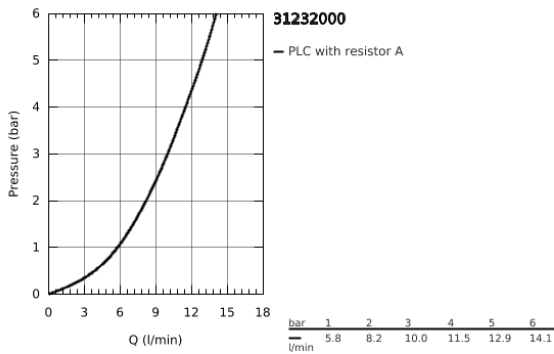

31 232 000 **BAULOOP SINGLE-LEVER SINK MIXER 1/2"**

PRODUCT DESCRIPTION

- single hole installation
- metal lever
- GROHE Longlife 28 mm ceramic cartridge
- **GROHE StarLight** chrome finish
- swivel tubular spout
- mousseur
- flexible connection hoses
- rapid installation system

31 232 000 BAULoop SINGLE-LEVER SINK MIXER 1/2"

SPARE PARTS

- 1: Lever (Order-nr. 46779000)
- 2: Cartridge (Order-nr. 46580000)
- 3: Mousseur (Order-nr. 13928000)
- 4: Shank fastening assembly (Order-nr. 46249000)
- 5: Fitting ring (Order-nr. 07419000)
- 6: Cap (Order-nr. 46581000)
- 7: Mounting wrench (Order-nr. 19017000)*