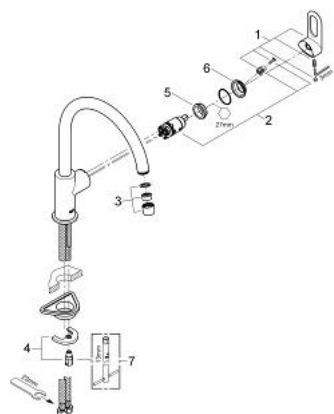

31 232 000 **BAULOOP SINGLE-LEVER SINK MIXER 1/2"**

PRODUCT DESCRIPTION

- single hole installation
- metal lever
- GROHE Longlife 28 mm ceramic cartridge
- **GROHE StarLight** chrome finish
- swivel tubular spout
- mousseur
- flexible connection hoses
- rapid installation system

31 232 000 BAULoop SINGLE-LEVER SINK MIXER 1/2"

SPARE PARTS

- 1: Lever (Order-nr. 46779000)
- 2: Cartridge (Order-nr. 46580000)
- 3: Mousseur (Order-nr. 13928000)
- 4: Shank fastening assembly (Order-nr. 46249000)
- 5: Fitting ring (Order-nr. 07419000)
- 6: Cap (Order-nr. 46581000)
- 7: Mounting wrench (Order-nr. 19017000)*