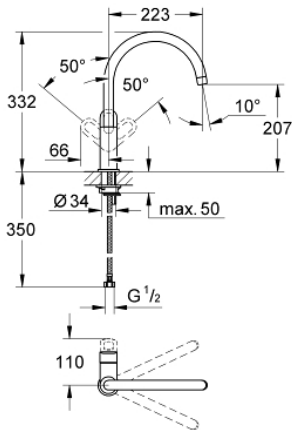

31 232 000 **BAULOOP SINGLE-LEVER SINK MIXER 1/2"**

PRODUCT DESCRIPTION

- single hole installation
- metal lever
- GROHE Longlife 28 mm ceramic cartridge
- **GROHE StarLight** chrome finish
- swivel tubular spout
- mousseur
- flexible connection hoses
- rapid installation system

31 232 000 BAULoop SINGLE-LEVER SINK MIXER 1/2"

SPARE PARTS

- 1: Lever (Order-nr. 46779000)
- 2: Cartridge (Order-nr. 46580000)
- 3: Mousseur (Order-nr. 13928000)
- 4: Shank fastening assembly (Order-nr. 46249000)
- 5: Fitting ring (Order-nr. 07419000)
- 6: Cap (Order-nr. 46581000)
- 7: Mounting wrench (Order-nr. 19017000)*