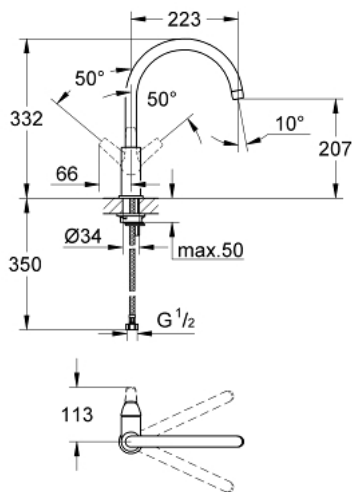

31 230 000 **BAU SINGLE-LEVER SINK MIXER 1/2"**

PRODUCT DESCRIPTION

- high spout
- single hole installation
- **GROHE StarLight** finish
- **GROHE Longlife** 28 mm ceramic cartridge
- spout with mousseur
- selectable swivel area : 0° / 150° / 360°
- flexible connection hoses
- rapid-installation-system
- minimum pressure 1,0 bar

31 230 000 BAU SINGLE-LEVER SINK MIXER 1/2"

SPARE PARTS

- 1: Lever (Order-nr. 46771000)
- 2: Cartridge (Order-nr. 46580000)
- 3: Mousseur (Order-nr. 13928000)
- 4: Shank mounting kit (Order-nr. 46249000)
- 5: Fitting ring (Order-nr. 07419000)
- 6: Shield (Order-nr. 46581000)
- 7: Mounting wrench (Order-nr. 19017000)*