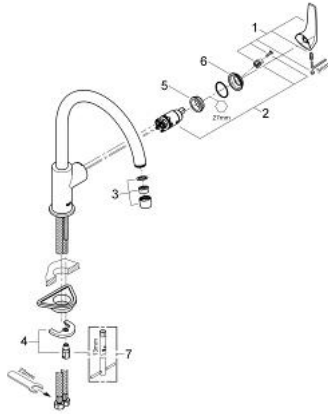

31 230 000 **BAU SINGLE-LEVER SINK MIXER 1/2"**

PRODUCT DESCRIPTION

- high spout
- single hole installation
- **GROHE StarLight** finish
- **GROHE Longlife** 28 mm ceramic cartridge
- spout with mousseur
- selectable swivel area : 0° / 150° / 360°
- flexible connection hoses
- rapid-installation-system
- minimum pressure 1,0 bar

31 230 000 BAU SINGLE-LEVER SINK MIXER 1/2"

SPARE PARTS

- 1: Lever (Order-nr. 46771000)
- 2: Cartridge (Order-nr. 46580000)
- 3: Mousseur (Order-nr. 13928000)
- 4: Shank mounting kit (Order-nr. 46249000)
- 5: Fitting ring (Order-nr. 07419000)
- 6: Shield (Order-nr. 46581000)
- 7: Mounting wrench (Order-nr. 19017000)*