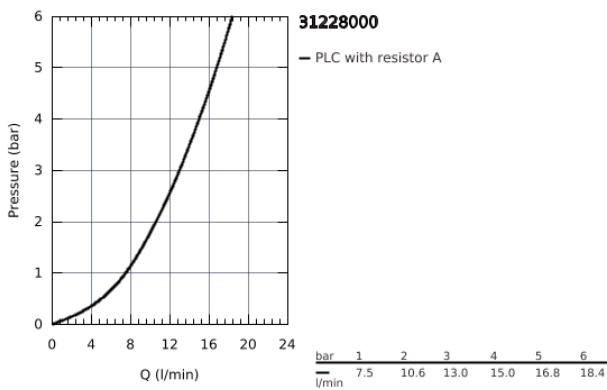

31 228 000 **GROHE BAU SINK TAP 1/2"**

PRODUCT DESCRIPTION

- wall mounted
- metal lever
- ceramic headpart 1/2", 90°
- swivel tubular spout
- mousseur
- **GROHE StarLight** chrome finish

31 228 000 **GROHE BAU SINK TAP 1/2"**

SPARE PARTS

1: Handle (Order-nr. 48142000)

1.1: Replacement handle connection kit (Order-nr. 45186000)

2: Ceramic headpart, 1/2" (Order-nr. 45882000)

2.1: O-ring Ø 18.2 x Ø 1.7 (Order-nr. 0392400M)

3: Mousseur (Order-nr. 13928000)