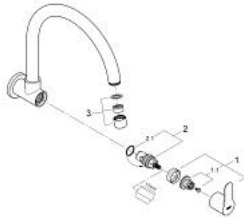

31 228 000 **GROHE BAU SINK TAP 1/2"**

PRODUCT DESCRIPTION

- wall mounted
- metal lever
- ceramic headpart 1/2", 90°
- swivel tubular spout
- mousseur
- **GROHE StarLight** chrome finish

31 228 000 **GROHE BAU SINK TAP 1/2"**

SPARE PARTS

1: Handle (Order-nr. 48142000)

1.1: Replacement handle connection kit (Order-nr. 45186000)

2: Ceramic headpart, 1/2" (Order-nr. 45882000)

2.1: O-ring Ø 18.2 x Ø 1.7 (Order-nr. 0392400M)

3: Mousseur (Order-nr. 13928000)