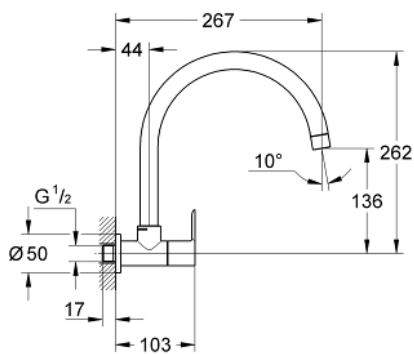

31 228 000 **GROHE BAU SINK TAP 1/2"**

PRODUCT DESCRIPTION

- wall mounted
- metal lever
- ceramic headpart 1/2", 90°
- swivel tubular spout
- mousseur
- **GROHE StarLight** chrome finish

31 228 000 **GROHE BAU SINK TAP 1/2"**

SPARE PARTS

1: Handle (Order-nr. 48142000)

1.1: Replacement handle connection kit (Order-nr. 45186000)

2: Ceramic headpart, 1/2" (Order-nr. 45882000)

2.1: O-ring Ø 18.2 x Ø 1.7 (Order-nr. 0392400M)

3: Mousseur (Order-nr. 13928000)