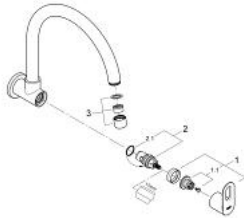

31 227 000 **BAULOOK SINK TAP 1/2"**

PRODUCT DESCRIPTION

- wall mounted
- metal lever
- ceramic headpart 1/2", 90°
- swivel tubular spout
- mousseur
- **GROHE StarLight** chrome finish

31 227 000 **BAULoop SINK TAP 1/2"**

SPARE PARTS

- 1: Handle (Order-nr. 48121000)
- 1.1: Replacement handle connection kit (Order-nr. 45186000)
- 2: Ceramic headpart, 1/2" (Order-nr. 45882000)
- 2.1: O-ring Ø 18.2 x Ø 1.7 (Order-nr. 0392400M)
- 3: Mousseur (Order-nr. 13928000)