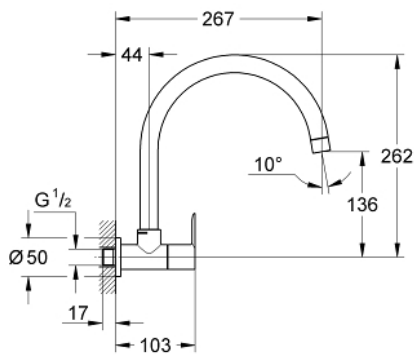

31 227 000 **BAULOOK SINK TAP 1/2"**

PRODUCT DESCRIPTION

- wall mounted
- metal lever
- ceramic headpart 1/2", 90°
- swivel tubular spout
- mousseur
- **GROHE StarLight** chrome finish

31 227 000 **BAULoop SINK TAP 1/2"**

SPARE PARTS

- 1: Handle (Order-nr. 48121000)
- 1.1: Replacement handle connection kit (Order-nr. 45186000)
- 2: Ceramic headpart, 1/2" (Order-nr. 45882000)
- 2.1: O-ring Ø 18.2 x Ø 1.7 (Order-nr. 0392400M)
- 3: Mousseur (Order-nr. 13928000)