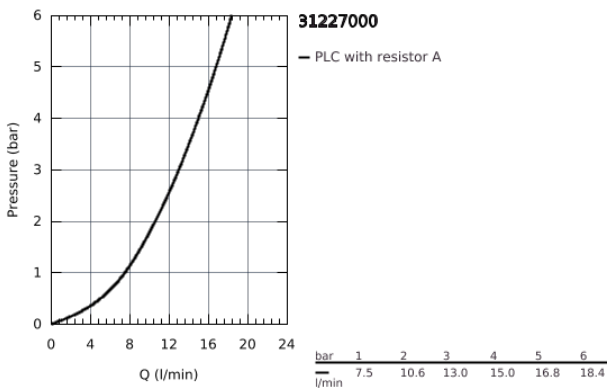

31 227 000 **BAULOOK SINK TAP 1/2"**

PRODUCT DESCRIPTION

- wall mounted
- metal lever
- ceramic headpart 1/2", 90°
- swivel tubular spout
- mousseur
- **GROHE StarLight** chrome finish

31 227 000 **BAULoop SINK TAP 1/2"**

SPARE PARTS

- 1: Handle (Order-nr. 48121000)
- 1.1: Replacement handle connection kit (Order-nr. 45186000)
- 2: Ceramic headpart, 1/2" (Order-nr. 45882000)
- 2.1: O-ring Ø 18.2 x Ø 1.7 (Order-nr. 0392400M)
- 3: Mousseur (Order-nr. 13928000)