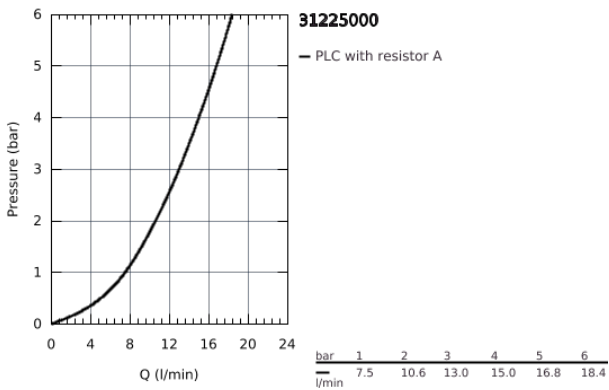

31 225 000 **BAU SINK TAP 1/2"**

PRODUCT DESCRIPTION

- wall mounted
- metal lever
- ceramic headpart 1/2", 90°
- swivel tubular spout
- mousseur
- **GROHE StarLight** chrome finish

31 225 000 **BAU SINK TAP 1/2"**

SPARE PARTS

- 1: Handle (Order-nr. 48119000)
- 1.1: Replacement handle connection kit (Order-nr. 45186000)
- 2: Ceramic headpart, 1/2" (Order-nr. 45882000)
- 2.1: O-ring Ø 18.2 x Ø 1.7 (Order-nr. 0392400M)
- 3: Mousseur (Order-nr. 13928000)