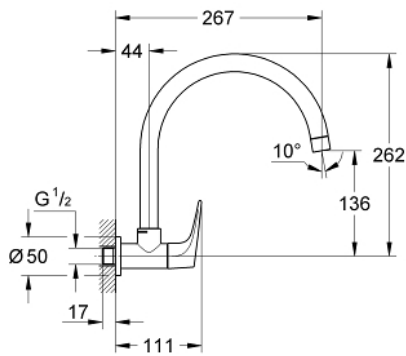

31 225 000 **BAU SINK TAP 1/2"**

PRODUCT DESCRIPTION

- wall mounted
- metal lever
- ceramic headpart 1/2", 90°
- swivel tubular spout
- mousseur
- **GROHE StarLight** chrome finish

31 225 000 **BAU SINK TAP 1/2"**

SPARE PARTS

- 1: Handle (Order-nr. 48119000)
- 1.1: Replacement handle connection kit (Order-nr. 45186000)
- 2: Ceramic headpart, 1/2" (Order-nr. 45882000)
- 2.1: O-ring Ø 18.2 x Ø 1.7 (Order-nr. 0392400M)
- 3: Mousseur (Order-nr. 13928000)