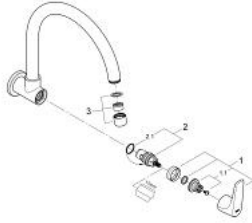

31 225 000 **BAU SINK TAP 1/2"**

PRODUCT DESCRIPTION

- wall mounted
- metal lever
- ceramic headpart 1/2", 90°
- swivel tubular spout
- mousseur
- **GROHE StarLight** chrome finish

31 225 000 **BAU SINK TAP 1/2"**

SPARE PARTS

- 1: Handle (Order-nr. 48119000)
- 1.1: Replacement handle connection kit (Order-nr. 45186000)
- 2: Ceramic headpart, 1/2" (Order-nr. 45882000)
- 2.1: O-ring Ø 18.2 x Ø 1.7 (Order-nr. 0392400M)
- 3: Mousseur (Order-nr. 13928000)