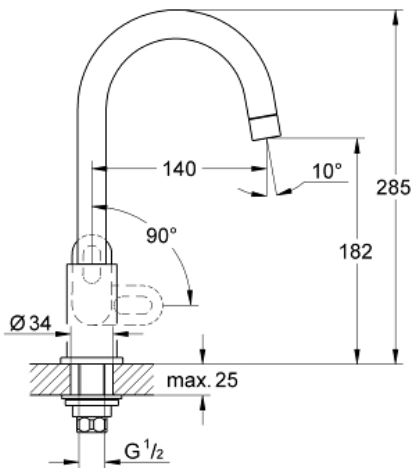

BAULOOP
Sink tap 1/2"
MODEL # 31222000

Pure Freude
an Wasser

GROHE

Product Description:

BAULOOP
Sink tap 1/2"

Standard Specification:

single hole installation
metal lever
ceramic headpart 1/2", 90°
swivel tubular spout
mousseur

GROHE StarLight chrome finish
fixation nut

Color:

□ 31222000 chrome