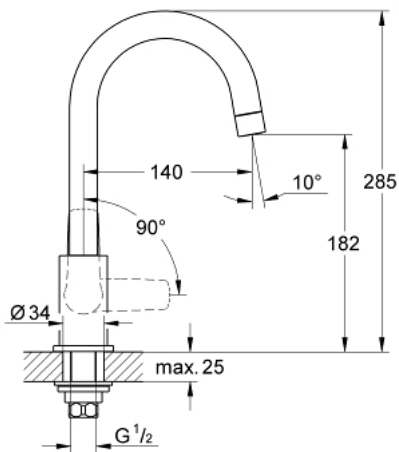

31 221 000 **SINK TAP 1/2"**

PRODUCT DESCRIPTION

- single hole installation
- metal lever
- ceramic headpart
- mousseur
- **GROHE StarLight** chrome finish
- fixation nut

31 221 000 SINK TAP 1/2"

SPARE PARTS

- 1: Handle (Order-nr. 48120000)
- 1.1: Replacement handle connection kit (Order-nr. 45186000)
- 2: Ceramic headpart, 1/2" (Order-nr. 45882000)
- 2.1: O-ring $\varnothing 18.2 \times \varnothing 1.7$ (Order-nr. 0392400M)
- 3: Mousseur (Order-nr. 13928000)
- 4: Shank mounting kit (Order-nr. 45004000)
- 5: Coupling nut 1/2" x 14.5 mm (Order-nr. 1290200M)
- 5.1: Fibre seal dia. 12x2 mm (Order-nr. 0138900M)
- 6: Coupling nut 1/2" x 10.5 mm (Order-nr. 1290100M)
- 6.1: Fibre seal dia. 12x2 mm (Order-nr. 0138900M)