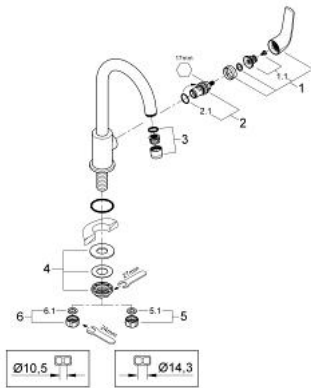

31 221 000 **SINK TAP 1/2"**

PRODUCT DESCRIPTION

- single hole installation
- metal lever
- ceramic headpart
- mousseur
- **GROHE StarLight** chrome finish
- fixation nut

31 221 000 SINK TAP 1/2"

SPARE PARTS

- 1: Handle (Order-nr. 48120000)
- 1.1: Replacement handle connection kit (Order-nr. 45186000)
- 2: Ceramic headpart, 1/2" (Order-nr. 45882000)
- 2.1: O-ring $\varnothing 18.2 \times \varnothing 1.7$ (Order-nr. 0392400M)
- 3: Mousseur (Order-nr. 13928000)
- 4: Shank mounting kit (Order-nr. 45004000)
- 5: Coupling nut 1/2" x 14.5 mm (Order-nr. 1290200M)
- 5.1: Fibre seal dia. 12x2 mm (Order-nr. 0138900M)
- 6: Coupling nut 1/2" x 10.5 mm (Order-nr. 1290100M)
- 6.1: Fibre seal dia. 12x2 mm (Order-nr. 0138900M)