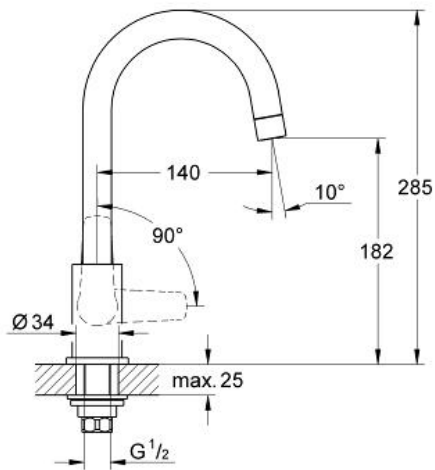

BAUFLOW
Sink tap 1/2"
MODEL # 31220000

Pure Freude
an Wasser

GROHE

Product Description:

BAUFLOW
Sink tap 1/2"

Standard Specification:

single hole installation
metal lever
ceramic headpart 1/2", 90°
swivel tubular spout
mousseur

GROHE StarLight chrome finish
fixation nut

Color:

□ 31220000 chrome