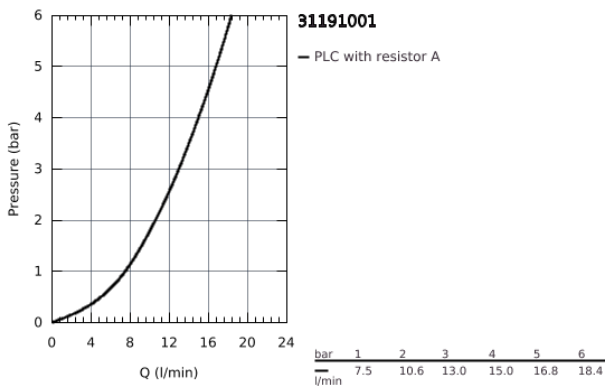

31 191 001 **COSTA L WALL SINK MIXER 1/2"**

PRODUCT DESCRIPTION

- wall mounted
- metal handles
- heat-insulated
- screwable
- **GROHE StarLight** finish
- Longlife-headparts
- mousseur
- tubular spout
- swivel area 360°
- S-unions

31 191 001 COSTA L WALL SINK MIXER 1/2"

SPARE PARTS

- 1: Handle Costa L (Order-nr. 45994000)
- 1.1: Snap insert (Order-nr. 0538600M)
- 2: Headpart 1/2" (Order-nr. 07146000)
- 2.1: Sealing washer $\varnothing 6 \times \varnothing 2$ (Order-nr. 0128300M)
- 2.2: O-ring $\varnothing 18.2 \times \varnothing 1.7$ (Order-nr. 0392400M)
- 2.3: Seal (Order-nr. 0529100M)
- 3: Screw connection 1/2" (Order-nr. 45044000)
- 4: S-union (Order-nr. 12075000)
- 4.1: Seal (Order-nr. 0138600M)
- 4.2: Escutcheon (Order-nr. 0221000M)
- 5: Spout (Order-nr. 13213000)
- 5.1: Mousseur (Order-nr. 13928000)
- 5.2: O-ring $\varnothing 12 \times \varnothing 2$ (Order-nr. 0128000M)
- 6: Extension 3/4", 20 mm (Order-nr. 0713000M)*
- 7: Screw for Costa/Avina products (Order-nr. 48013000)*
- 8: Special spanner (Order-nr. 19377000)*