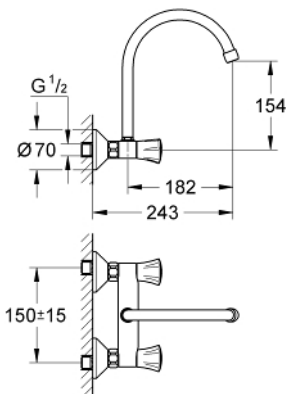

31 191 001 **COSTA L WALL SINK MIXER 1/2"**

PRODUCT DESCRIPTION

- wall mounted
- metal handles
- heat-insulated
- screwable
- **GROHE StarLight** finish
- Longlife-headparts
- mousseur
- tubular spout
- swivel area 360°
- S-unions

31 191 001 COSTA L WALL SINK MIXER 1/2"

SPARE PARTS

- 1: Handle Costa L (Order-nr. 45994000)
- 1.1: Snap insert (Order-nr. 0538600M)
- 2: Headpart 1/2" (Order-nr. 07146000)
- 2.1: Sealing washer $\varnothing 6 \times \varnothing 2$ (Order-nr. 0128300M)
- 2.2: O-ring $\varnothing 18.2 \times \varnothing 1.7$ (Order-nr. 0392400M)
- 2.3: Seal (Order-nr. 0529100M)
- 3: Screw connection 1/2" (Order-nr. 45044000)
- 4: S-union (Order-nr. 12075000)
- 4.1: Seal (Order-nr. 0138600M)
- 4.2: Escutcheon (Order-nr. 0221000M)
- 5: Spout (Order-nr. 13213000)
- 5.1: Mousseur (Order-nr. 13928000)
- 5.2: O-ring $\varnothing 12 \times \varnothing 2$ (Order-nr. 0128000M)
- 6: Extension 3/4", 20 mm (Order-nr. 0713000M)*
- 7: Screw for Costa/Avina products (Order-nr. 48013000)*
- 8: Special spanner (Order-nr. 19377000)*