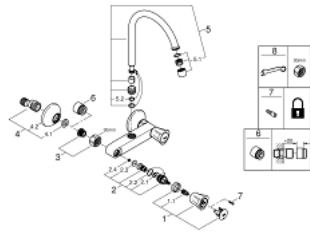

31 191 001 **COSTA L WALL SINK MIXER 1/2"**

PRODUCT DESCRIPTION

- wall mounted
- metal handles
- heat-insulated
- screwable
- **GROHE StarLight** finish
- Longlife-headparts
- mousseur
- tubular spout
- swivel area 360°
- S-unions

31 191 001 COSTA L WALL SINK MIXER 1/2"

SPARE PARTS

- 1: Handle Costa L (Order-nr. 45994000)
- 1.1: Snap insert (Order-nr. 0538600M)
- 2: Headpart 1/2" (Order-nr. 07146000)
- 2.1: Sealing washer $\varnothing 6 \times \varnothing 2$ (Order-nr. 0128300M)
- 2.2: O-ring $\varnothing 18.2 \times \varnothing 1.7$ (Order-nr. 0392400M)
- 2.3: Seal (Order-nr. 0529100M)
- 3: Screw connection 1/2" (Order-nr. 45044000)
- 4: S-union (Order-nr. 12075000)
- 4.1: Seal (Order-nr. 0138600M)
- 4.2: Escutcheon (Order-nr. 0221000M)
- 5: Spout (Order-nr. 13213000)
- 5.1: Mousseur (Order-nr. 13928000)
- 5.2: O-ring $\varnothing 12 \times \varnothing 2$ (Order-nr. 0128000M)
- 6: Extension 3/4", 20 mm (Order-nr. 0713000M)*
- 7: Screw for Costa/Avina products (Order-nr. 48013000)*
- 8: Special spanner (Order-nr. 19377000)*