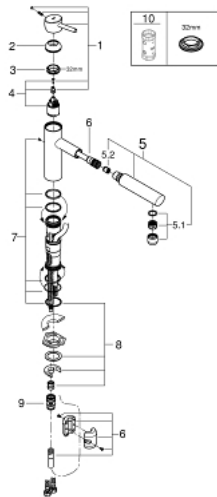

31 129 001 **CONCETTO SINGLE-LEVER SINK MIXER 1/2"**

PRODUCT DESCRIPTION

- medium spout
- single hole installation
- **GROHE StarLight** finish
- **GROHE SilkMove** 35 mm ceramic cartridge
- pull out mousseur spout
- adjustable flow rate limiter
- swivelling cast spout
- swing area 100°
- Protected against backflow
- flexible connection hoses
- rapid-installation-system
- minimum pressure 1,0 bar

31 129 001 **CONCETTO SINGLE-LEVER SINK MIXER 1/2"**

UNITS PER PACKAGE

- 1: Lever (Order-nr. 46822000)
 - 2: Shield (Order-nr. 46492000)
 - 3: Screw ring (Order-nr. 46815000)
 - 4: Cartridge (Order-nr. 46374000)
 - 5: Pull out shower (Order-nr. 48532000)
 - 6: Shower hose (Order-nr. 48293000)
 - 7: Repl. kit f. seal (Order-nr. 46760000)
 - 8: Shank mounting kit (Order-nr. 46346000)
 - 8.1: Temperature limiter (Order-nr. 04174000)
 - 9: Coupling piece (Order-nr. 46338000)
 - 10: Socket spanner (Order-nr. 19332000)*
- * Optional accessories