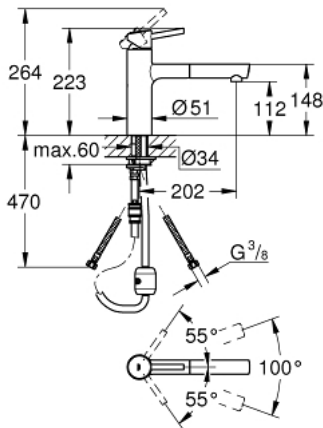

31 129 001 **CONCETTO SINGLE-LEVER SINK MIXER 1/2"**

PRODUCT DESCRIPTION

- medium spout
- single hole installation
- **GROHE StarLight** finish
- **GROHE SilkMove** 35 mm ceramic cartridge
- pull out mousseur spout
- adjustable flow rate limiter
- swivelling cast spout
- swing area 100°
- Protected against backflow
- flexible connection hoses
- rapid-installation-system
- minimum pressure 1,0 bar

31 129 001 **CONCETTO SINGLE-LEVER SINK MIXER 1/2"**

UNITS PER PACKAGE

- 1: Lever (Order-nr. 46822000)
 - 2: Shield (Order-nr. 46492000)
 - 3: Screw ring (Order-nr. 46815000)
 - 4: Cartridge (Order-nr. 46374000)
 - 5: Pull out shower (Order-nr. 48532000)
 - 6: Shower hose (Order-nr. 48293000)
 - 7: Repl. kit f. seal (Order-nr. 46760000)
 - 8: Shank mounting kit (Order-nr. 46346000)
 - 8.1: Temperature limiter (Order-nr. 04174000)
 - 9: Coupling piece (Order-nr. 46338000)
 - 10: Socket spanner (Order-nr. 19332000)*
- * Optional accessories