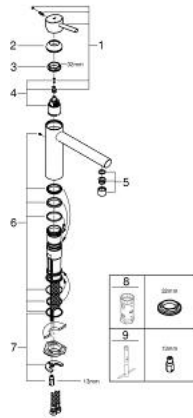

31 128 001 **CONCETTO SINGLE-LEVER SINK MIXER 1/2"**

PRODUCT DESCRIPTION

- medium spout
- monobloc installation
- **GROHE StarLight** finish
- **GROHE SilkMove** 35 mm ceramic cartridge
- mousseur
- adjustable flow rate limiter
- swivel cast spout
- swivel area 140°
- flexible connection hoses
- rapid installation system

31 128 001 **CONCETTO SINGLE-LEVER SINK MIXER 1/2"**

SPARE PARTS, January 2013 – now

- 1: Lever (Order-nr. 46822000)
 - 2: Shield for cross handle (Order-nr. 46492000)
 - 3: Screw ring (Order-nr. 46815000)
 - 4: Cartridge (Order-nr. 46374000)
 - 5: Flow restrictor (Order-nr. 06574000)
 - 6: Replacement kit for seal (Order-nr. 46760000)
 - 7: Shank mounting kit (Order-nr. 46249000)
 - 8: Socket Spanner (Order-nr. 19332000)*
 - 9: Mounting wrench (Order-nr. 19017000)*
- * Optional accessories