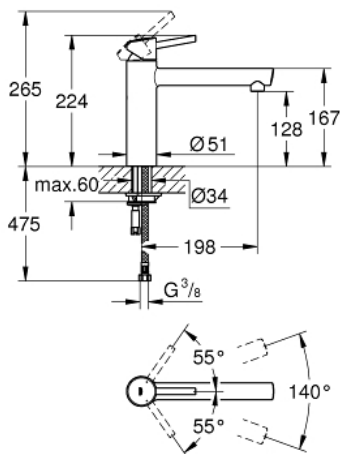

31 128 001 **CONCETTO SINGLE-LEVER SINK MIXER 1/2"**

PRODUCT DESCRIPTION

- medium spout
- monobloc installation
- **GROHE StarLight** finish
- **GROHE SilkMove** 35 mm ceramic cartridge
- mousseur
- adjustable flow rate limiter
- swivel cast spout
- swivel area 140°
- flexible connection hoses
- rapid installation system

31 128 001 **CONCETTO SINGLE-LEVER SINK MIXER 1/2"**

SPARE PARTS, January 2013 – now

- 1: Lever (Order-nr. 46822000)
 - 2: Shield for cross handle (Order-nr. 46492000)
 - 3: Screw ring (Order-nr. 46815000)
 - 4: Cartridge (Order-nr. 46374000)
 - 5: Flow restrictor (Order-nr. 06574000)
 - 6: Replacement kit for seal (Order-nr. 46760000)
 - 7: Shank mounting kit (Order-nr. 46249000)
 - 8: Socket Spanner (Order-nr. 19332000)*
 - 9: Mounting wrench (Order-nr. 19017000)*
- * Optional accessories