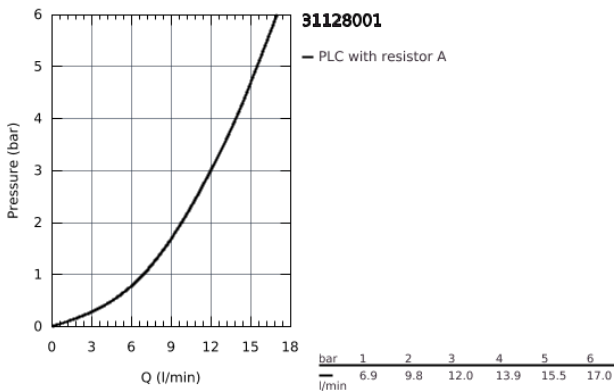

31 128 001 **CONCETTO SINGLE-LEVER SINK MIXER 1/2"**

PRODUCT DESCRIPTION

- medium spout
- monobloc installation
- **GROHE StarLight** finish
- **GROHE SilkMove** 35 mm ceramic cartridge
- mousseur
- adjustable flow rate limiter
- swivel cast spout
- swivel area 140°
- flexible connection hoses
- rapid installation system

31 128 001 **CONCETTO SINGLE-LEVER SINK MIXER 1/2"**

SPARE PARTS, January 2013 – now

- 1: Lever (Order-nr. 46822000)
 - 2: Shield for cross handle (Order-nr. 46492000)
 - 3: Screw ring (Order-nr. 46815000)
 - 4: Cartridge (Order-nr. 46374000)
 - 5: Flow restrictor (Order-nr. 06574000)
 - 6: Replacement kit for seal (Order-nr. 46760000)
 - 7: Shank mounting kit (Order-nr. 46249000)
 - 8: Socket Spanner (Order-nr. 19332000)*
 - 9: Mounting wrench (Order-nr. 19017000)*
- * Optional accessories