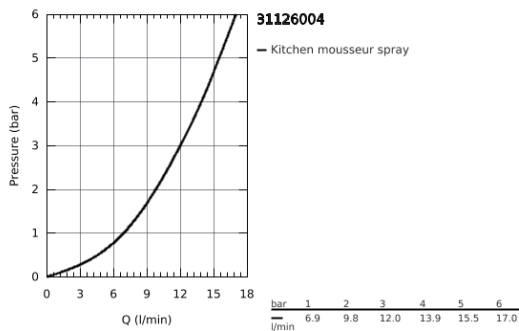

31 126 004 **EUROSTYLE COSMOPOLITAN SINGLE-LEVER SINK MIXER 1/2"**

**PRODUCT DESCRIPTION**

- high spout
- monobloc installation
- **GROHE StarLight** chrome finish
- **GROHE SilkMove** 35 mm ceramic cartridge
- **GROHE EasyDock** guarantees easy retraction and smooth docking back to the starting position
- **GROHE Zero** isolated inner water ways - lead and nickel free within the tap
- **pull out mousseur spout**
- adjustable flow rate limiter
- swivel tubular spout
- swivel area 360°
- protected against backflow
  
- flexible connection hoses
  
- **GROHE FastFixation** rapid installation system

31 126 004 **EUROSTYLE COSMOPOLITAN SINGLE-LEVER SINK MIXER 1/2"**

**SPARE PARTS**, April 2020 – now

- 1: Lever (Order-nr. 46750000)
- 2: Cartridge (Order-nr. 46374000)
- 3: Shower hose (Order-nr. 48293000)
- 4: Extractable outlet (Order-nr. 46757000)
- 4.1: Flow restrictor (Order-nr. 13929000)
- 4.2: Non-return valve (Order-nr. 08565000)
- 5: Mounting set (Order-nr. 48477000)
- 6: Coupling piece (Order-nr. 46338000)
- 6.1: O-ring  $\varnothing 10 \times \varnothing 2,2$  (Order-nr. 0057500M)
- 7: Socket Spanner (Order-nr. 19332000)\*