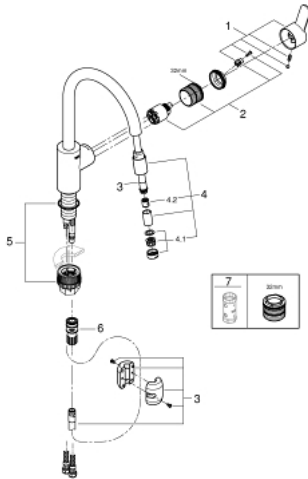

31 126 004 **EUROSTYLE COSMOPOLITAN SINGLE-LEVER SINK MIXER 1/2"**

**PRODUCT DESCRIPTION**

- high spout
- monobloc installation
- **GROHE StarLight** chrome finish
- **GROHE SilkMove** 35 mm ceramic cartridge
- **GROHE EasyDock** guarantees easy retraction and smooth docking back to the starting position
- **GROHE Zero** isolated inner water ways - lead and nickel free within the tap
- **pull out mousseur spout**
- adjustable flow rate limiter
- swivel tubular spout
- swivel area 360°
- protected against backflow
  
- flexible connection hoses
  
- **GROHE FastFixation** rapid installation system

31 126 004 **EUROSTYLE COSMOPOLITAN SINGLE-LEVER SINK MIXER 1/2"**

**SPARE PARTS**, April 2020 – now

- 1: Lever (Order-nr. 46750000)
- 2: Cartridge (Order-nr. 46374000)
- 3: Shower hose (Order-nr. 48293000)
- 4: Extractable outlet (Order-nr. 46757000)
- 4.1: Flow restrictor (Order-nr. 13929000)
- 4.2: Non-return valve (Order-nr. 08565000)
- 5: Mounting set (Order-nr. 48477000)
- 6: Coupling piece (Order-nr. 46338000)
- 6.1: O-ring  $\varnothing 10 \times \varnothing 2,2$  (Order-nr. 0057500M)
- 7: Socket Spanner (Order-nr. 19332000)\*