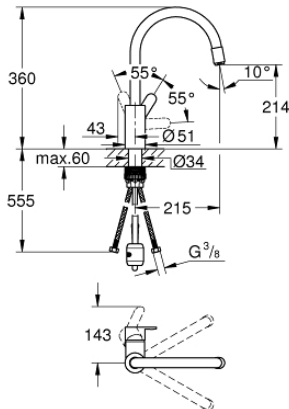

31 126 004 **EUROSTYLE COSMOPOLITAN SINGLE-LEVER SINK MIXER 1/2"**

**PRODUCT DESCRIPTION**

- high spout
- monobloc installation
- **GROHE StarLight** chrome finish
- **GROHE SilkMove** 35 mm ceramic cartridge
- **GROHE EasyDock** guarantees easy retraction and smooth docking back to the starting position
- **GROHE Zero** isolated inner water ways - lead and nickel free within the tap
- **pull out mousseur spout**
- adjustable flow rate limiter
- swivel tubular spout
- swivel area 360°
- protected against backflow
  
- flexible connection hoses
  
- **GROHE FastFixation** rapid installation system

31 126 004 **EUROSTYLE COSMOPOLITAN SINGLE-LEVER SINK MIXER 1/2"**

**SPARE PARTS**, April 2020 – now

- 1: Lever (Order-nr. 46750000)
- 2: Cartridge (Order-nr. 46374000)
- 3: Shower hose (Order-nr. 48293000)
- 4: Extractable outlet (Order-nr. 46757000)
- 4.1: Flow restrictor (Order-nr. 13929000)
- 4.2: Non-return valve (Order-nr. 08565000)
- 5: Mounting set (Order-nr. 48477000)
- 6: Coupling piece (Order-nr. 46338000)
- 6.1: O-ring  $\varnothing 10 \times \varnothing 2,2$  (Order-nr. 0057500M)
- 7: Socket Spanner (Order-nr. 19332000)\*