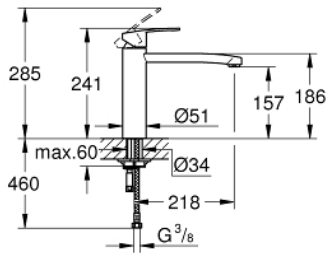

31 124 002 **EUROSTYLE COSMOPOLITAN SINGLE-LEVER SINK MIXER 1/2"**

**PRODUCT DESCRIPTION**

- medium spout
- monobloc installation
- **GROHE StarLight** finish
- **GROHE SilkMove** 35 mm ceramic cartridge
- mousseur
- adjustable flow rate limiter
- swivel tubular spout
- swivel area 140°
- flexible connection hoses
- rapid installation system

## 31 124 002 EUROSTYLE COSMOPOLITAN SINGLE-LEVER SINK MIXER 1/2"

### SPARE PARTS, January 2013 – now

- 1: Lever (Order-nr. 46726000)
- 2: Shield for cross handle (Order-nr. 46492000)
- 3: Screw ring (Order-nr. 46815000)
- 4: Cartridge (Order-nr. 46374000)
- 5: Flow restrictor (Order-nr. 13929000)
- 6: Replacement kit for seal (Order-nr. 46760000)
- 7: Shank mounting kit (Order-nr. 46671000)
- 8: Mounting wrench (Order-nr. 19017000)\*
- 9: Socket Spanner (Order-nr. 19332000)\*