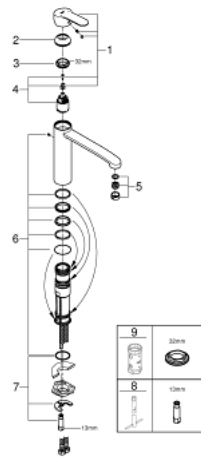

31 124 002 **EUROSTYLE COSMOPOLITAN SINGLE-LEVER SINK MIXER 1/2"**

**PRODUCT DESCRIPTION**

- medium spout
- monobloc installation
- **GROHE StarLight** finish
- **GROHE SilkMove** 35 mm ceramic cartridge
- mousseur
- adjustable flow rate limiter
- swivel tubular spout
- swivel area 140°
- flexible connection hoses
- rapid installation system

## 31 124 002 EUROSTYLE COSMOPOLITAN SINGLE-LEVER SINK MIXER 1/2"

### SPARE PARTS, January 2013 – now

- 1: Lever (Order-nr. 46726000)
- 2: Shield for cross handle (Order-nr. 46492000)
- 3: Screw ring (Order-nr. 46815000)
- 4: Cartridge (Order-nr. 46374000)
- 5: Flow restrictor (Order-nr. 13929000)
- 6: Replacement kit for seal (Order-nr. 46760000)
- 7: Shank mounting kit (Order-nr. 46671000)
- 8: Mounting wrench (Order-nr. 19017000)\*
- 9: Socket Spanner (Order-nr. 19332000)\*