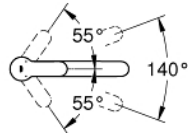

31 124 002 **EUROSTYLE COSMOPOLITAN SINGLE-LEVER SINK MIXER 1/2"**

**PRODUCT DESCRIPTION**

- medium spout
- monobloc installation
- **GROHE StarLight** finish
- **GROHE SilkMove** 35 mm ceramic cartridge
- mousseur
- adjustable flow rate limiter
- swivel tubular spout
- swivel area 140°
- flexible connection hoses
- rapid installation system

### SPARE PARTS, January 2013 – now

- 1: Lever (Order-nr. 46726000)
- 2: Shield for cross handle (Order-nr. 46492000)
- 3: Screw ring (Order-nr. 46815000)
- 4: Cartridge (Order-nr. 46374000)
- 5: Flow restrictor (Order-nr. 13929000)
- 6: Replacement kit for seal (Order-nr. 46760000)
- 7: Shank mounting kit (Order-nr. 46671000)
- 8: Mounting wrench (Order-nr. 19017000)\*
- 9: Socket Spanner (Order-nr. 19332000)\*