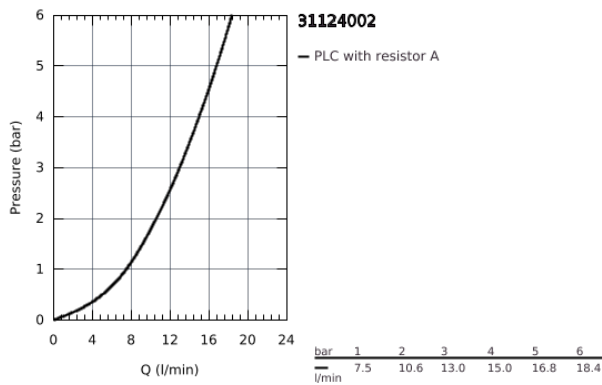

31 124 002 **EUROSTYLE COSMOPOLITAN SINGLE-LEVER SINK MIXER 1/2"**

**PRODUCT DESCRIPTION**

- medium spout
- monobloc installation
- **GROHE StarLight** finish
- **GROHE SilkMove** 35 mm ceramic cartridge
- mousseur
- adjustable flow rate limiter
- swivel tubular spout
- swivel area 140°
- flexible connection hoses
- rapid installation system

## 31 124 002 EUROSTYLE COSMOPOLITAN SINGLE-LEVER SINK MIXER 1/2"

### SPARE PARTS, January 2013 – now

- 1: Lever (Order-nr. 46726000)
- 2: Shield for cross handle (Order-nr. 46492000)
- 3: Screw ring (Order-nr. 46815000)
- 4: Cartridge (Order-nr. 46374000)
- 5: Flow restrictor (Order-nr. 13929000)
- 6: Replacement kit for seal (Order-nr. 46760000)
- 7: Shank mounting kit (Order-nr. 46671000)
- 8: Mounting wrench (Order-nr. 19017000)\*
- 9: Socket Spanner (Order-nr. 19332000)\*