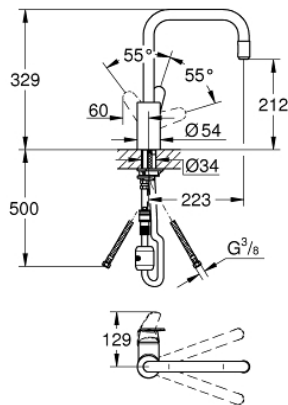

31 122 002 **EURODISC COSMOPOLITAN SINGLE-LEVER SINK MIXER 1/2"**

PRODUCT DESCRIPTION

- high spout
- monobloc installation
- **GROHE StarLight** finish
- **GROHE SilkMove** 35 mm ceramic cartridge
- **pull out mousseur spout**
- swivel tubular spout
- adjustable flow rate limiter
- swivel area 360°
- protected against backflow

- flexible connection hoses

- rapid installation system

31 122 002 EURODISC COSMOPOLITAN SINGLE-LEVER SINK MIXER 1/2"

SPARE PARTS, June 2016 – now

- 1: Lever (Order-nr. 46741000)
 - 2: Screw coupling (Order-nr. 46460000)
 - 3: Cartridge (Order-nr. 46374000)
 - 4: Extractable outlet (Order-nr. 46757000)
 - 4.1: Flow restrictor (Order-nr. 13929000)
 - 4.2: Non-return valve (Order-nr. 08565000)
 - 5: Shower hose (Order-nr. 48293000)
 - 6: Shank mounting kit (Order-nr. 46346000)
 - 7: Quick coupling (Order-nr. 46315000)
 - 8: Socket Spanner (Order-nr. 19332000)*
- * Optional accessories