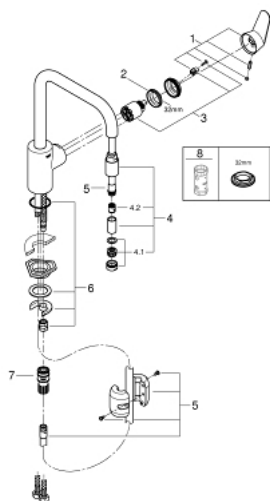

31 122 002 **EURODISC COSMOPOLITAN SINGLE-LEVER SINK MIXER 1/2"**

PRODUCT DESCRIPTION

- high spout
- monobloc installation
- **GROHE StarLight** finish
- **GROHE SilkMove** 35 mm ceramic cartridge
- **pull out mousseur spout**
- swivel tubular spout
- adjustable flow rate limiter
- swivel area 360°
- protected against backflow

- flexible connection hoses

- rapid installation system

31 122 002 EURODISC COSMOPOLITAN SINGLE-LEVER SINK MIXER 1/2"

SPARE PARTS, June 2016 – now

- 1: Lever (Order-nr. 46741000)
 - 2: Screw coupling (Order-nr. 46460000)
 - 3: Cartridge (Order-nr. 46374000)
 - 4: Extractable outlet (Order-nr. 46757000)
 - 4.1: Flow restrictor (Order-nr. 13929000)
 - 4.2: Non-return valve (Order-nr. 08565000)
 - 5: Shower hose (Order-nr. 48293000)
 - 6: Shank mounting kit (Order-nr. 46346000)
 - 7: Quick coupling (Order-nr. 46315000)
 - 8: Socket Spanner (Order-nr. 19332000)*
- * Optional accessories