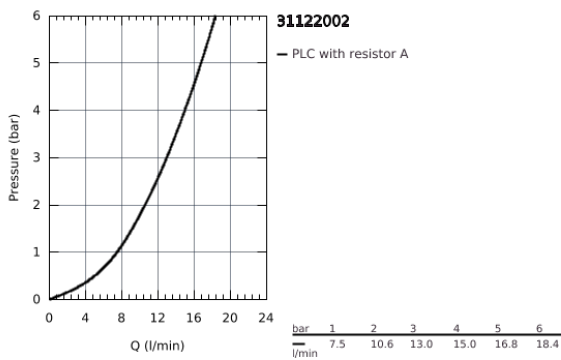

31 122 002 **EURODISC COSMOPOLITAN SINGLE-LEVER SINK MIXER 1/2"**

PRODUCT DESCRIPTION

- high spout
- monobloc installation
- **GROHE StarLight** finish
- **GROHE SilkMove** 35 mm ceramic cartridge
- **pull out mousseur spout**
- swivel tubular spout
- adjustable flow rate limiter
- swivel area 360°
- protected against backflow

- flexible connection hoses

- rapid installation system

31 122 002 EURODISC COSMOPOLITAN SINGLE-LEVER SINK MIXER 1/2"

SPARE PARTS, June 2016 – now

- 1: Lever (Order-nr. 46741000)
 - 2: Screw coupling (Order-nr. 46460000)
 - 3: Cartridge (Order-nr. 46374000)
 - 4: Extractable outlet (Order-nr. 46757000)
 - 4.1: Flow restrictor (Order-nr. 13929000)
 - 4.2: Non-return valve (Order-nr. 08565000)
 - 5: Shower hose (Order-nr. 48293000)
 - 6: Shank mounting kit (Order-nr. 46346000)
 - 7: Quick coupling (Order-nr. 46315000)
 - 8: Socket Spanner (Order-nr. 19332000)*
- * Optional accessories