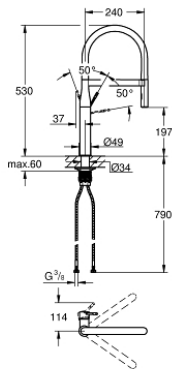

30 294 000 **ESSENCE SINGLE-LEVER SINK MIXER 1/2"**

**PRODUCT DESCRIPTION**

- monobloc installation
- **GROHE StarLight** chrome finish
- 28 mm ceramic cartridge  
with **GROHE SilkMove**
- flow strainer
- with integrated temperature limiter
- professional spray
- with flexible, hygienic GROHFlexx kitchen santoprene hose
- diverter: laminar spray/SpeedClean shower jet
- automatic return to laminar spray
- metal spray
- **GROHE Magnetic Docking** guarantees easy retraction and smooth docking of the spray head to starting position
- swivel spout
- swivel area 360°
- protected against backflow
- flexible connection hoses
- rapid installation system

30 294 000 **ESSENCE SINGLE-LEVER SINK MIXER 1/2"**

**SPARE PARTS**, April 2015 – now

- 1: Lever (Order-nr. 46927000)
- 2: Cartridge (Order-nr. 46963000)
- 3: Hand shower (Order-nr. 46965000)
- 3.1: Flow straightener (Order-nr. 48347000)
- 4: Shower hose (Order-nr. 46964KK0)
- 5: Non-return valve (Order-nr. 08565000)
- 6: Strainer (Order-nr. 0676800M)
- 7: Support plate (Order-nr. 05334000)
- 8: Mounting set (Order-nr. 48477000)