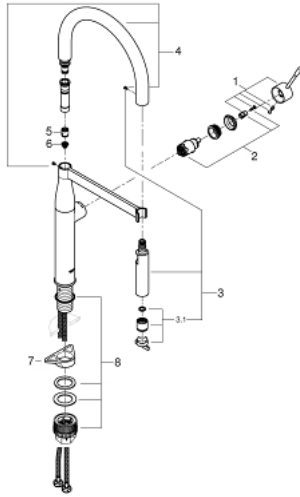

30 294 000 **ESSENCE SINGLE-LEVER SINK MIXER 1/2"**

**PRODUCT DESCRIPTION**

- monobloc installation
- **GROHE StarLight** chrome finish
- 28 mm ceramic cartridge  
with **GROHE SilkMove**
- flow strainer
- with integrated temperature limiter
- professional spray
- with flexible, hygienic GROHFlexx kitchen santoprene hose
- diverter: laminar spray/SpeedClean shower jet
- automatic return to laminar spray
- metal spray
- **GROHE Magnetic Docking** guarantees easy retraction and smooth docking of the spray head to starting position
- swivel spout
- swivel area 360°
- protected against backflow
- flexible connection hoses
- rapid installation system

30 294 000 **ESSENCE SINGLE-LEVER SINK MIXER 1/2"**

**SPARE PARTS**, April 2015 – now

- 1: Lever (Order-nr. 46927000)
- 2: Cartridge (Order-nr. 46963000)
- 3: Hand shower (Order-nr. 46965000)
- 3.1: Flow straightener (Order-nr. 48347000)
- 4: Shower hose (Order-nr. 46964KK0)
- 5: Non-return valve (Order-nr. 08565000)
- 6: Strainer (Order-nr. 0676800M)
- 7: Support plate (Order-nr. 05334000)
- 8: Mounting set (Order-nr. 48477000)