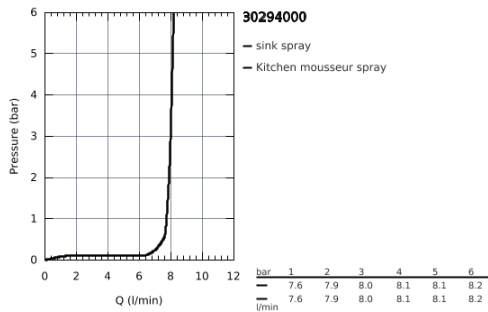

30 294 000 **ESSENCE SINGLE-LEVER SINK MIXER 1/2"**

**PRODUCT DESCRIPTION**

- monobloc installation
- **GROHE StarLight** chrome finish
- 28 mm ceramic cartridge  
with **GROHE SilkMove**
- flow strainer
- with integrated temperature limiter
- professional spray
- with flexible, hygienic GROHFlexx kitchen santoprene hose
- diverter: laminar spray/SpeedClean shower jet
- automatic return to laminar spray
- metal spray
- **GROHE Magnetic Docking** guarantees easy retraction and smooth docking of the spray head to starting position
- swivel spout
- swivel area 360°
- protected against backflow
- flexible connection hoses
- rapid installation system

30 294 000 **ESSENCE SINGLE-LEVER SINK MIXER 1/2"**

**SPARE PARTS**, April 2015 – now

- 1: Lever (Order-nr. 46927000)
- 2: Cartridge (Order-nr. 46963000)
- 3: Hand shower (Order-nr. 46965000)
- 3.1: Flow straightener (Order-nr. 48347000)
- 4: Shower hose (Order-nr. 46964KK0)
- 5: Non-return valve (Order-nr. 08565000)
- 6: Strainer (Order-nr. 0676800M)
- 7: Support plate (Order-nr. 05334000)
- 8: Mounting set (Order-nr. 48477000)