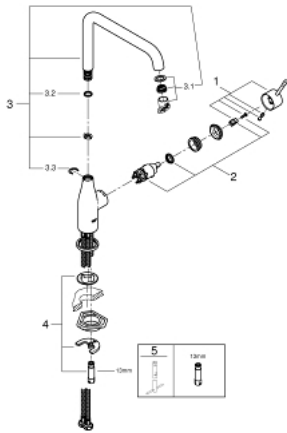

## 30 269 000 ESSENCE SINGLE-LEVER SINK MIXER 1/2"

### PRODUCT DESCRIPTION

- high spout
- single hole installation
- **GROHE StarLight** chrome finish
- **GROHE SilkMove** 28 mm ceramic cartridge
- mousseur
- swivel tubular spout
- adjustable swivel area 0° / 150° / 360°
- flexible connection hoses
- rapid installation system
- integrated temperature limiter
- min. recommended pressure 1.0 bar

30 269 000 **ESSENCE SINGLE-LEVER SINK MIXER 1/2"**

**SPARE PARTS**

- 1: Lever (Order-nr. 46927000)
  - 2: Cartridge (Order-nr. 46580000)
  - 3: L-spout (Order-nr. 13376000)
  - 3.1: Mousseur (Order-nr. 48270000)
  - 3.2: O-ring dia. 13.5x2.75 mm (Order-nr. 0128500M)
  - 3.3: Safety ring (Order-nr. 4826600M)
  - 4: Shank mounting kit (Order-nr. 46671000)
  - 5: Mounting wrench (Order-nr. 19017000)\*
- \* Optional accessories