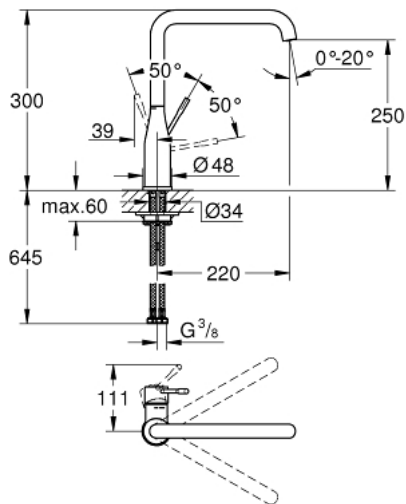

## 30 269 000 ESSENCE SINGLE-LEVER SINK MIXER 1/2"

### PRODUCT DESCRIPTION

- high spout
- single hole installation
- **GROHE StarLight** chrome finish
- **GROHE SilkMove** 28 mm ceramic cartridge
- mousseur
- swivel tubular spout
- adjustable swivel area 0° / 150° / 360°
- flexible connection hoses
- rapid installation system
- integrated temperature limiter
- min. recommended pressure 1.0 bar

30 269 000 **ESSENCE SINGLE-LEVER SINK MIXER 1/2"**

**SPARE PARTS**

- 1: Lever (Order-nr. 46927000)
  - 2: Cartridge (Order-nr. 46580000)
  - 3: L-spout (Order-nr. 13376000)
  - 3.1: Mousseur (Order-nr. 48270000)
  - 3.2: O-ring dia. 13.5x2.75 mm (Order-nr. 0128500M)
  - 3.3: Safety ring (Order-nr. 4826600M)
  - 4: Shank mounting kit (Order-nr. 46671000)
  - 5: Mounting wrench (Order-nr. 19017000)\*
- \* Optional accessories