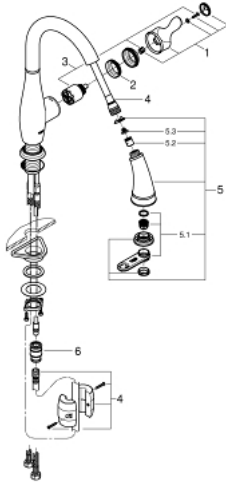

## 30 215 001 PARKFIELD SINGLE-LEVER SINK MIXER 1/2"

### PRODUCT DESCRIPTION

- monobloc installation
- **GROHE StarLight** finish
- **GROHE SilkMove** 35 mm ceramic cartridge
- with integrated temperature limiter
- pull-out dual spray control - switches between regular flow and spray
- diverter: mousseur/shower jet
- automatic return to mousseur
- adjustable flow rate limiter
- swivel tubular spout
- swivel area 360°
- integrated non-return valve
- protected against backflow
  
- flexible connection hoses
  
- rapid installation system

### SPARE PARTS, July 2016 – now

- 1: Lever (Order-nr. 46889000)
- 2: Screw coupling (Order-nr. 46460000)
- 3: Cartridge (Order-nr. 46374000)
- 4: Shower hose (Order-nr. 48293000)
- 5: Hand shower (Order-nr. 46890NC0)
- 5.1: Flow restrictor (Order-nr. 46711000)
- 5.2: Non-return valve (Order-nr. 08565000)
- 5.3: Strainer (Order-nr. 0676800M)
- 6: Coupling piece (Order-nr. 46338000)
- 6.1: O-ring  $\varnothing 10 \times \varnothing 2,2$  (Order-nr. 0057500M)