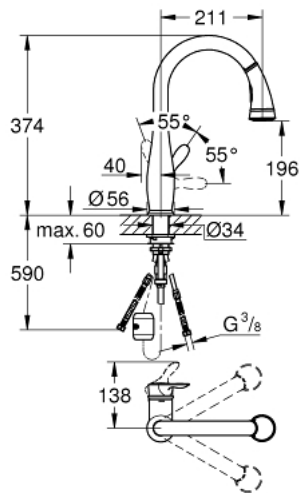

## 30 215 001 PARKFIELD SINGLE-LEVER SINK MIXER 1/2"

### PRODUCT DESCRIPTION

- monobloc installation
- **GROHE StarLight** finish
- **GROHE SilkMove** 35 mm ceramic cartridge
- with integrated temperature limiter
- pull-out dual spray control - switches between regular flow and spray
- diverter: mousseur/shower jet
- automatic return to mousseur
- adjustable flow rate limiter
- swivel tubular spout
- swivel area 360°
- integrated non-return valve
- protected against backflow
  
- flexible connection hoses
  
- rapid installation system

### SPARE PARTS, July 2016 – now

- 1: Lever (Order-nr. 46889000)
- 2: Screw coupling (Order-nr. 46460000)
- 3: Cartridge (Order-nr. 46374000)
- 4: Shower hose (Order-nr. 48293000)
- 5: Hand shower (Order-nr. 46890NC0)
- 5.1: Flow restrictor (Order-nr. 46711000)
- 5.2: Non-return valve (Order-nr. 08565000)
- 5.3: Strainer (Order-nr. 0676800M)
- 6: Coupling piece (Order-nr. 46338000)
- 6.1: O-ring  $\varnothing 10 \times \varnothing 2,2$  (Order-nr. 0057500M)