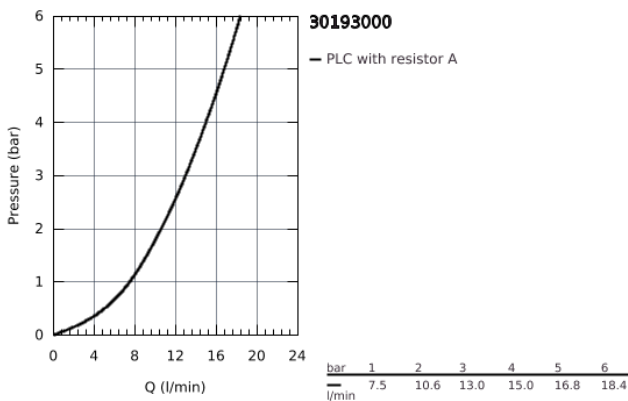

30 193 000 **EUROSMART COSMOPOLITAN SINGLE-LEVER SINK MIXER 1/2"**

PRODUCT DESCRIPTION

- medium spout
- monobloc installation
- **GROHE StarLight** finish
- **GROHE SilkMove** 35 mm ceramic cartridge
- mousseur
- adjustable flow rate limiter
- swivel tubular spout
- swivel area 140°

- flexible connection hoses

- rapid installation system

30 193 000 **EUROSMART COSMOPOLITAN SINGLE-LEVER SINK MIXER 1/2"**

SPARE PARTS, July 2013 – now

- 1: Lever (Order-nr. 46681000)
 - 2: Shield for cross handle (Order-nr. 46492000)
 - 3: Screw ring (Order-nr. 46815000)
 - 4: Cartridge (Order-nr. 46374000)
 - 5: Replacement kit for seal (Order-nr. 46760000)
 - 6: Flow restrictor (Order-nr. 13929000)
 - 7: Shank mounting kit (Order-nr. 46249000)
 - 8: Mounting wrench (Order-nr. 19017000)*
 - 9: Socket Spanner (Order-nr. 19332000)*
- * Optional accessories