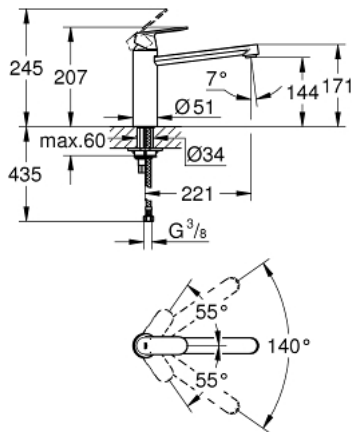

30 193 000 **EUROSMART COSMOPOLITAN SINGLE-LEVER SINK MIXER 1/2"**

PRODUCT DESCRIPTION

- medium spout
- monobloc installation
- **GROHE StarLight** finish
- **GROHE SilkMove** 35 mm ceramic cartridge
- mousseur
- adjustable flow rate limiter
- swivel tubular spout
- swivel area 140°

- flexible connection hoses

- rapid installation system

30 193 000 **EUROSMART COSMOPOLITAN SINGLE-LEVER SINK MIXER 1/2"**

SPARE PARTS, July 2013 – now

- 1: Lever (Order-nr. 46681000)
 - 2: Shield for cross handle (Order-nr. 46492000)
 - 3: Screw ring (Order-nr. 46815000)
 - 4: Cartridge (Order-nr. 46374000)
 - 5: Replacement kit for seal (Order-nr. 46760000)
 - 6: Flow restrictor (Order-nr. 13929000)
 - 7: Shank mounting kit (Order-nr. 46249000)
 - 8: Mounting wrench (Order-nr. 19017000)*
 - 9: Socket Spanner (Order-nr. 19332000)*
- * Optional accessories