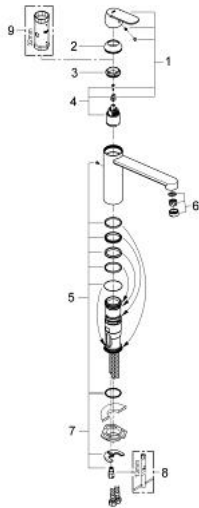

30 193 000 **EUROSMART COSMOPOLITAN SINGLE-LEVER SINK MIXER 1/2"**

PRODUCT DESCRIPTION

- medium spout
- monobloc installation
- **GROHE StarLight** finish
- **GROHE SilkMove** 35 mm ceramic cartridge
- mousseur
- adjustable flow rate limiter
- swivel tubular spout
- swivel area 140°

- flexible connection hoses

- rapid installation system

30 193 000 **EUROSMART COSMOPOLITAN SINGLE-LEVER SINK MIXER 1/2"**

SPARE PARTS, July 2013 – now

- 1: Lever (Order-nr. 46681000)
 - 2: Shield for cross handle (Order-nr. 46492000)
 - 3: Screw ring (Order-nr. 46815000)
 - 4: Cartridge (Order-nr. 46374000)
 - 5: Replacement kit for seal (Order-nr. 46760000)
 - 6: Flow restrictor (Order-nr. 13929000)
 - 7: Shank mounting kit (Order-nr. 46249000)
 - 8: Mounting wrench (Order-nr. 19017000)*
 - 9: Socket Spanner (Order-nr. 19332000)*
- * Optional accessories