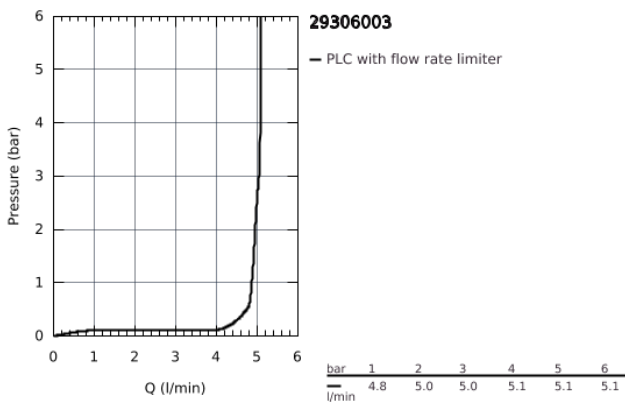

29 306 003 2-HOLE BASIN MIXER L-SIZE

PRODUCT DESCRIPTION

- wall mounted
- set for final installation for 23 200 000
- **without concealed body**
- metal escutcheon
- metal lever
- **GROHE StarLight** chrome finish
- **GROHE EcoJoy** SpeedClean mousseur 5.7 l/min
- **GROHE AquaGuide** adjustable mousseur
- centre distance 110 mm
- projection 203 mm
- min. recommended pressure 0.2 bar

29 306 003 2-HOLE BASIN MIXER L-SIZE

29 306 003 **2-HOLE BASIN MIXER**
L-SIZE

SPARE PARTS

1: Flow restrictor (Order-nr. 48449000)

2: Flush pipe extension (Order-nr. 46943000)*

* Optional accessories