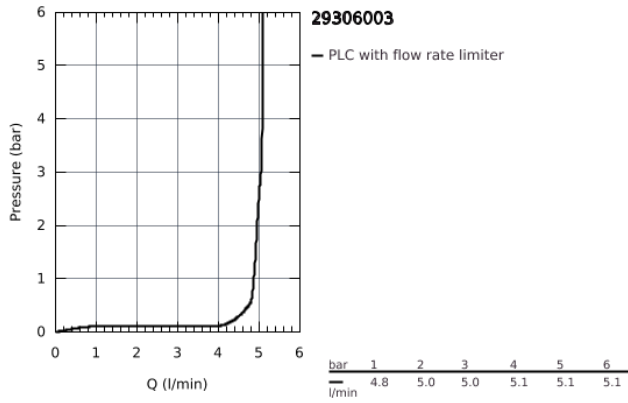

29 306 003 2-HOLE BASIN MIXER L-SIZE

PRODUCT DESCRIPTION

- wall mounted
- set for final installation for 23 200 000
- **without concealed body**
- metal escutcheon
- metal lever
- **GROHE StarLight** chrome finish
- **GROHE EcoJoy** SpeedClean mousseur 5.7 l/min
- **GROHE AquaGuide** adjustable mousseur
- centre distance 110 mm
- projection 203 mm
- min. recommended pressure 0.2 bar

29 306 003 2-HOLE BASIN MIXER L-SIZE

29 306 003 **2-HOLE BASIN MIXER**
L-SIZE

SPARE PARTS

1: Flow restrictor (Order-nr. 48449000)

2: Flush pipe extension (Order-nr. 46943000)*

* Optional accessories