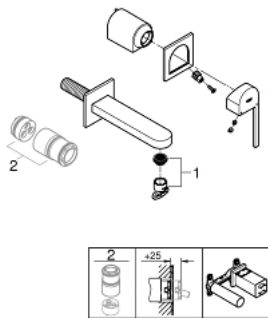

29 306 003 2-HOLE BASIN MIXER L-SIZE

PRODUCT DESCRIPTION

- wall mounted
- set for final installation for 23 200 000
- **without concealed body**
- metal escutcheon
- metal lever
- **GROHE StarLight** chrome finish
- **GROHE EcoJoy** SpeedClean mousseur 5.7 l/min
- **GROHE AquaGuide** adjustable mousseur
- centre distance 110 mm
- projection 203 mm
- min. recommended pressure 0.2 bar

29 306 003 2-HOLE BASIN MIXER L-SIZE

29 306 003 **2-HOLE BASIN MIXER**
L-SIZE

SPARE PARTS

1: Flow restrictor (Order-nr. 48449000)

2: Flush pipe extension (Order-nr. 46943000)*

* Optional accessories