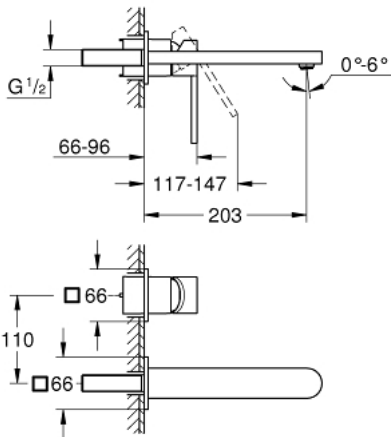

29 306 003 2-HOLE BASIN MIXER L-SIZE

PRODUCT DESCRIPTION

- wall mounted
- set for final installation for 23 200 000
- **without concealed body**
- metal escutcheon
- metal lever
- **GROHE StarLight** chrome finish
- **GROHE EcoJoy** SpeedClean mousseur 5.7 l/min
- **GROHE AquaGuide** adjustable mousseur
- centre distance 110 mm
- projection 203 mm
- min. recommended pressure 0.2 bar

29 306 003 2-HOLE BASIN MIXER L-SIZE

29 306 003 **2-HOLE BASIN MIXER**
L-SIZE

SPARE PARTS

1: Flow restrictor (Order-nr. 48449000)

2: Flush pipe extension (Order-nr. 46943000)*

* Optional accessories