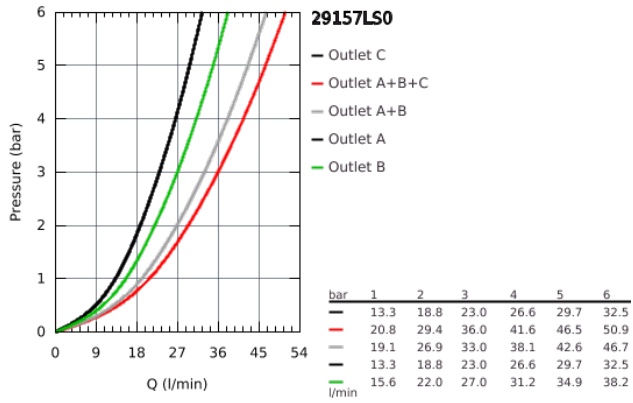

29 157 LS0 THERMOSTAT FOR CONCEALED INSTALLATION WITH 3 VALVES

PRODUCT DESCRIPTION

- set for final installation for
- GROHE Rapido SmartBox (35 600/35 604)
- metal wall escutcheon with **GROHE FastFixation** (covered escutcheon and shaft sealing, covered fixing), retroactively 6° adjustable
- **GROHE StarLight** finish
-
- **GROHE SmartControl** push for ON-OFF, turn for volume adjustment from EcoJoy to full flow
- exchangeable symbols
- **GROHE TurboStat** compact cartridge with wax thermoelement
- GROHE ProGrip with knurl structure
- **GROHE SafeStop** at 38°C
- **GROHE SafeStop Plus** optional temperature limiter at 43°C or 46°C included
- built-in non return valves and dirt strainers
- multiple outlets can be run simultaneously
- cover plate in moon white acrylic glass
- without roughing-in-set
- flow performance:
 - outlet A = 23 l/min
 - outlet B = 27 l/min
 - outlet C = 23 l/min
 - outlet A + B = 33 l/min
 - outlet A + B + C = 36 l/min

29 157 LS0 THERMOSTAT FOR CONCEALED INSTALLATION WITH 3 VALVES

29 157 LS0 THERMOSTAT FOR CONCEALED INSTALLATION WITH 3 VALVES

SPARE PARTS

- 1: Mounting plate (Order-nr. 48362000)
- 2: Temperature control handle (Order-nr. 49029000)
- 3: Escutcheon (Order-nr. 49043LS0)
- 4: Push button (Order-nr. 48361000)
- 5: Cartridge (Order-nr. 48359000)
- 5.1: Spindle (Order-nr. 49088000)
- 6: Thermostatic compact cartridge 3/4" (Order-nr. 49028000)
- 7: Non-return valves (Order-nr. 47979000)
- 8: Seal (Order-nr. 48360000)
- 9: Socket Spanner (Order-nr. 49059000)*
- 10: GROHE TurboStat cartridge 3/4" (Order-nr. 49003000)*
- 11: Service stops (Order-nr. 1405300M)*
- 12: Universal extension set single-lever mixers, 25 mm