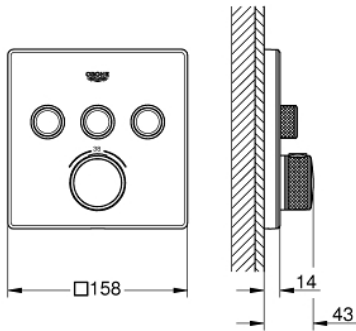

29 157 LS0 THERMOSTAT FOR CONCEALED INSTALLATION WITH 3 VALVES

PRODUCT DESCRIPTION

- set for final installation for
- GROHE Rapido SmartBox (35 600/35 604)
- metal wall escutcheon with **GROHE FastFixation** (covered escutcheon and shaft sealing, covered fixing), retroactively 6° adjustable
- **GROHE StarLight** finish
-
- **GROHE SmartControl** push for ON-OFF, turn for volume adjustment from EcoJoy to full flow
- exchangeable symbols
- **GROHE TurboStat** compact cartridge with wax thermoelement
- GROHE ProGrip with knurl structure
- **GROHE SafeStop** at 38°C
- **GROHE SafeStop Plus** optional temperature limiter at 43°C or 46°C included
- built-in non return valves and dirt strainers
- multiple outlets can be run simultaneously
- cover plate in moon white acrylic glass
- without roughing-in-set
- flow performance:
 - outlet A = 23 l/min
 - outlet B = 27 l/min
 - outlet C = 23 l/min
 - outlet A + B = 33 l/min
 - outlet A + B + C = 36 l/min

29 157 LS0 THERMOSTAT FOR CONCEALED INSTALLATION WITH 3 VALVES

29 157 LS0 THERMOSTAT FOR CONCEALED INSTALLATION WITH 3 VALVES

SPARE PARTS

- 1: Mounting plate (Order-nr. 48362000)
- 2: Temperature control handle (Order-nr. 49029000)
- 3: Escutcheon (Order-nr. 49043LS0)
- 4: Push button (Order-nr. 48361000)
- 5: Cartridge (Order-nr. 48359000)
- 5.1: Spindle (Order-nr. 49088000)
- 6: Thermostatic compact cartridge 3/4" (Order-nr. 49028000)
- 7: Non-return valves (Order-nr. 47979000)
- 8: Seal (Order-nr. 48360000)
- 9: Socket Spanner (Order-nr. 49059000)*
- 10: GROHE TurboStat cartridge 3/4" (Order-nr. 49003000)*
- 11: Service stops (Order-nr. 1405300M)*
- 12: Universal extension set single-lever mixers, 25 mm