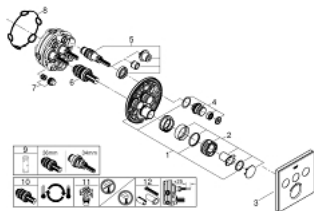

29 157 LS0 THERMOSTAT FOR CONCEALED INSTALLATION WITH 3 VALVES

PRODUCT DESCRIPTION

- set for final installation for
- GROHE Rapido SmartBox (35 600/35 604)
- metal wall escutcheon with **GROHE FastFixation** (covered escutcheon and shaft sealing, covered fixing), retroactively 6° adjustable
- **GROHE StarLight** finish
-
- **GROHE SmartControl** push for ON-OFF, turn for volume adjustment from EcoJoy to full flow
- exchangeable symbols
- **GROHE TurboStat** compact cartridge with wax thermoelement
- GROHE ProGrip with knurl structure
- **GROHE SafeStop** at 38°C
- **GROHE SafeStop Plus** optional temperature limiter at 43°C or 46°C included
- built-in non return valves and dirt strainers
- multiple outlets can be run simultaneously
- cover plate in moon white acrylic glass
- without roughing-in-set
- flow performance:
 - outlet A = 23 l/min
 - outlet B = 27 l/min
 - outlet C = 23 l/min
 - outlet A + B = 33 l/min
 - outlet A + B + C = 36 l/min

29 157 LS0 THERMOSTAT FOR CONCEALED INSTALLATION WITH 3 VALVES

29 157 LS0 THERMOSTAT FOR CONCEALED INSTALLATION WITH 3 VALVES

SPARE PARTS

- 1: Mounting plate (Order-nr. 48362000)
- 2: Temperature control handle (Order-nr. 49029000)
- 3: Escutcheon (Order-nr. 49043LS0)
- 4: Push button (Order-nr. 48361000)
- 5: Cartridge (Order-nr. 48359000)
- 5.1: Spindle (Order-nr. 49088000)
- 6: Thermostatic compact cartridge 3/4" (Order-nr. 49028000)
- 7: Non-return valves (Order-nr. 47979000)
- 8: Seal (Order-nr. 48360000)
- 9: Socket Spanner (Order-nr. 49059000)*
- 10: GROHE TurboStat cartridge 3/4" (Order-nr. 49003000)*
- 11: Service stops (Order-nr. 1405300M)*
- 12: Universal extension set single-lever mixers, 25 mm