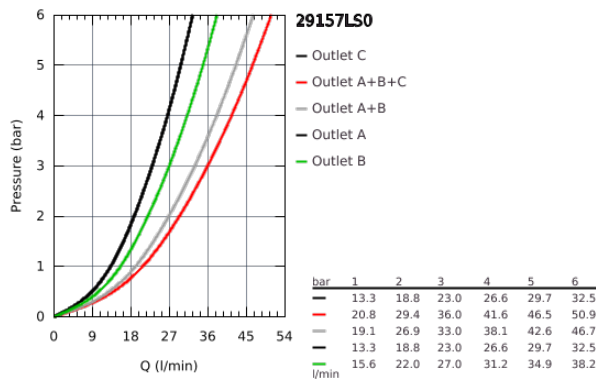

29 157 LS0 THERMOSTAT FOR CONCEALED INSTALLATION WITH 3 VALVES

PRODUCT DESCRIPTION

- set for final installation for
- GROHE Rapido SmartBox (35 600/35 604)
- metal wall escutcheon with **GROHE FastFixation** (covered escutcheon and shaft sealing, covered fixing), retroactively 6° adjustable
- **GROHE StarLight** finish
-
- **GROHE SmartControl** push for ON-OFF, turn for volume adjustment from EcoJoy to full flow
- exchangeable symbols
- **GROHE TurboStat** compact cartridge with wax thermoelement
- GROHE ProGrip with knurl structure
- **GROHE SafeStop** at 38°C
- **GROHE SafeStop Plus** optional temperature limiter at 43°C or 46°C included
- built-in non return valves and dirt strainers
- multiple outlets can be run simultaneously
- cover plate in moon white acrylic glass
- without roughing-in-set
- flow performance:
 - outlet A = 23 l/min
 - outlet B = 27 l/min
 - outlet C = 23 l/min
 - outlet A + B = 33 l/min
 - outlet A + B + C = 36 l/min

29 157 LS0 THERMOSTAT FOR CONCEALED INSTALLATION WITH 3 VALVES

29 157 LS0 THERMOSTAT FOR CONCEALED INSTALLATION WITH 3 VALVES

SPARE PARTS

- 1: Mounting plate (Order-nr. 48362000)
- 2: Temperature control handle (Order-nr. 49029000)
- 3: Escutcheon (Order-nr. 49043LS0)
- 4: Push button (Order-nr. 48361000)
- 5: Cartridge (Order-nr. 48359000)
- 5.1: Spindle (Order-nr. 49088000)
- 6: Thermostatic compact cartridge 3/4" (Order-nr. 49028000)
- 7: Non-return valves (Order-nr. 47979000)
- 8: Seal (Order-nr. 48360000)
- 9: Socket Spanner (Order-nr. 49059000)*
- 10: GROHE TurboStat cartridge 3/4" (Order-nr. 49003000)*
- 11: Service stops (Order-nr. 1405300M)*
- 12: Universal extension set single-lever mixers, 25 mm