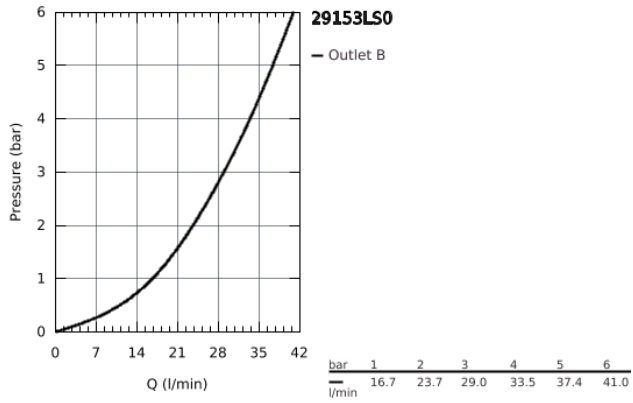

29 153 LS0 THERMOSTAT FOR CONCEALED INSTALLATION WITH ONE VALVE