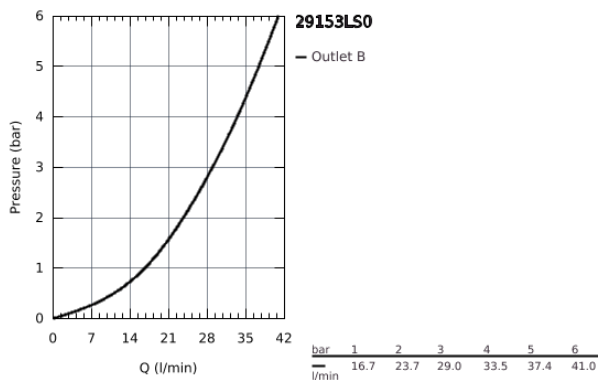

### PRODUCT DESCRIPTION

- set for final installation for
- GROHE Rapido SmartBox (35 600/35 604)
- metal wall escutcheon with **GROHE FastFixation** (covered escutcheon and shaft sealing, covered fixing), retroactively 6° adjustable
- **GROHE StarLight** finish
- 
- **GROHE SmartControl** push for ON-OFF, turn for volume adjustment from EcoJoy to full flow
- exchangeable symbols
- **GROHE TurboStat** compact cartridge with wax thermoelement
- GROHE ProGrip with knurl structure
- **GROHE SafeStop** at 38°C
- **GROHE SafeStop Plus** optional temperature limiter at 43°C or 46°C included
- built-in non return valves and dirt strainers
- cover plate in moon white acrylic glass
- without roughing-in-set
- flow performance:
  - outlet A (to external shut-off) = 34 l/min
  - outlet B/C = 29 l/min