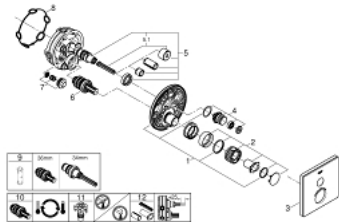

### PRODUCT DESCRIPTION

- set for final installation for
- GROHE Rapido SmartBox (35 600/35 604)
- metal wall escutcheon with **GROHE FastFixation** (covered escutcheon and shaft sealing, covered fixing), retroactively 6° adjustable
- **GROHE StarLight** finish
- 
- **GROHE SmartControl** push for ON-OFF, turn for volume adjustment from EcoJoy to full flow
- exchangeable symbols
- **GROHE TurboStat** compact cartridge with wax thermoelement
- GROHE ProGrip with knurl structure
- **GROHE SafeStop** at 38°C
- **GROHE SafeStop Plus** optional temperature limiter at 43°C or 46°C included
- built-in non return valves and dirt strainers
- cover plate in moon white acrylic glass
- without roughing-in-set
- flow performance:
  - outlet A (to external shut-off) = 34 l/min
  - outlet B/C = 29 l/min

### SPARE PARTS

- 1: Mounting plate (Order-nr. 48362000)
- 2: Temperature control handle (Order-nr. 49029000)
- 3: Escutcheon (Order-nr. 49038LS0)
- 4: Push button (Order-nr. 48361000)
- 5: Cartridge (Order-nr. 48359000)
- 5.1: Spindle (Order-nr. 49088000)
- 6: Thermostatic compact cartridge 3/4" (Order-nr. 49028000)
- 7: Non-return valve (Order-nr. 49085000)
- 8: Seal (Order-nr. 48360000)
- 9: Socket Spanner (Order-nr. 49059000)\*
- 10: GROHE TurboStat cartridge 3/4" (Order-nr. 49003000)\*
- 11: Service stops (Order-nr. 1405300M)\*
- 12: Universal extension set single-lever mixers, 25 mm