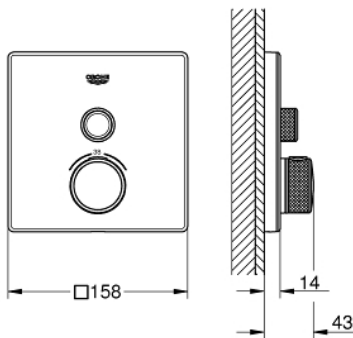

### PRODUCT DESCRIPTION

- set for final installation for
- GROHE Rapido SmartBox (35 600/35 604)
- metal wall escutcheon with **GROHE FastFixation** (covered escutcheon and shaft sealing, covered fixing), retroactively 6° adjustable
- **GROHE StarLight** finish
- 
- **GROHE SmartControl** push for ON-OFF, turn for volume adjustment from EcoJoy to full flow
- exchangeable symbols
- **GROHE TurboStat** compact cartridge with wax thermoelement
- GROHE ProGrip with knurl structure
- **GROHE SafeStop** at 38°C
- **GROHE SafeStop Plus** optional temperature limiter at 43°C or 46°C included
- built-in non return valves and dirt strainers
- cover plate in moon white acrylic glass
- without roughing-in-set
- flow performance:
  - outlet A (to external shut-off) = 34 l/min
  - outlet B/C = 29 l/min

### SPARE PARTS

- 1: Mounting plate (Order-nr. 48362000)
- 2: Temperature control handle (Order-nr. 49029000)
- 3: Escutcheon (Order-nr. 49038LS0)
- 4: Push button (Order-nr. 48361000)
- 5: Cartridge (Order-nr. 48359000)
- 5.1: Spindle (Order-nr. 49088000)
- 6: Thermostatic compact cartridge 3/4" (Order-nr. 49028000)
- 7: Non-return valve (Order-nr. 49085000)
- 8: Seal (Order-nr. 48360000)
- 9: Socket Spanner (Order-nr. 49059000)\*
- 10: GROHE TurboStat cartridge 3/4" (Order-nr. 49003000)\*
- 11: Service stops (Order-nr. 1405300M)\*
- 12: Universal extension set single-lever mixers, 25 mm