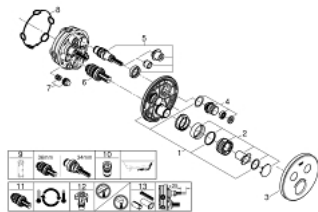

### PRODUCT DESCRIPTION

- set for final installation for
- GROHE Rapido SmartBox 35 600/35 604
- metal wall escutcheon with **GROHE FastFixation** (covered escutcheon and shaft sealing, covered fixing), retroactively 6° adjustable
- **GROHE StarLight** finish
- 
- **GROHE SmartControl** push for ON-OFF, turn for volume adjustment from EcoJoy to full flow
- exchangeable symbols
- **GROHE TurboStat** compact cartridge with wax thermoelement
- GROHE ProGrip with knurl structure
- **GROHE SafeStop** safety button at 38°C  
( calibration required )
- **GROHE SafeStop Plus** optional temperature limiter at 43°C or 46°C included
- built-in non return valve and dirt strainers
- multiple outlets can be run simultaneously
- cover plate in moon white acrylic glass
- **without roughing-in-set**
- flow performance:  
outlet B = 24 l/min  
outlet C = 26 l/min  
outlet B+C = 29 l/min

### SPARE PARTS

- 1: Mounting plate (Order-nr. 48363000)
  - 2: Temperature control handle (Order-nr. 49029000)
  - 3: Escutcheon (Order-nr. 49033LS0)
  - 4: WC push button (Order-nr. 48361000)
  - 5: Cartridge (Order-nr. 48359000)
  - 5.1: Spindle (Order-nr. 49088000)
  - 6: Thermostatic compact cartridge 3/4" (Order-nr. 49028000)
  - 7: Non-return valves (Order-nr. 47979000)
  - 8: Sealing washer (Order-nr. 48360000)
  - 9: Socket Spanner (Order-nr. 49059000)\*
  - 10: Backflow protection combination (DIN-EN1717) (Order-nr. 14055000)\*
  - 11: GROHE TurboStat cartridge 3/4" (Order-nr. 49003000)\*
  - 12: Service stops (Order-nr. 1405300M)\*
  - 13: Universal extension set single-lever mixers, 25 mm (Order-nr. 14048000)\*
- \* Optional accessories