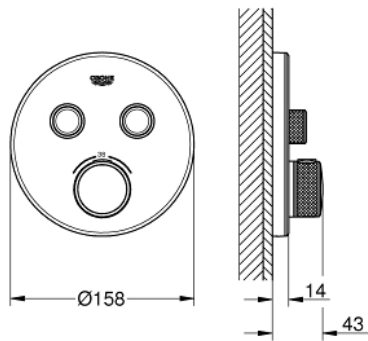

### PRODUCT DESCRIPTION

- set for final installation for
- GROHE Rapido SmartBox 35 600/35 604
- metal wall escutcheon with **GROHE FastFixation** (covered escutcheon and shaft sealing, covered fixing), retroactively 6° adjustable
- **GROHE StarLight** finish
- 
- **GROHE SmartControl** push for ON-OFF, turn for volume adjustment from EcoJoy to full flow
- exchangeable symbols
- **GROHE TurboStat** compact cartridge with wax thermoelement
- GROHE ProGrip with knurl structure
- **GROHE SafeStop** safety button at 38°C  
( calibration required )
- **GROHE SafeStop Plus** optional temperature limiter at 43°C or 46°C included
- built-in non return valve and dirt strainers
- multiple outlets can be run simultaneously
- cover plate in moon white acrylic glass
- **without roughing-in-set**
- flow performance:  
outlet B = 24 l/min  
outlet C = 26 l/min  
outlet B+C = 29 l/min

### SPARE PARTS

- 1: Mounting plate (Order-nr. 48363000)
  - 2: Temperature control handle (Order-nr. 49029000)
  - 3: Escutcheon (Order-nr. 49033LS0)
  - 4: WC push button (Order-nr. 48361000)
  - 5: Cartridge (Order-nr. 48359000)
  - 5.1: Spindle (Order-nr. 49088000)
  - 6: Thermostatic compact cartridge 3/4" (Order-nr. 49028000)
  - 7: Non-return valves (Order-nr. 47979000)
  - 8: Sealing washer (Order-nr. 48360000)
  - 9: Socket Spanner (Order-nr. 49059000)\*
  - 10: Backflow protection combination (DIN-EN1717) (Order-nr. 14055000)\*
  - 11: GROHE TurboStat cartridge 3/4" (Order-nr. 49003000)\*
  - 12: Service stops (Order-nr. 1405300M)\*
  - 13: Universal extension set single-lever mixers, 25 mm (Order-nr. 14048000)\*
- \* Optional accessories