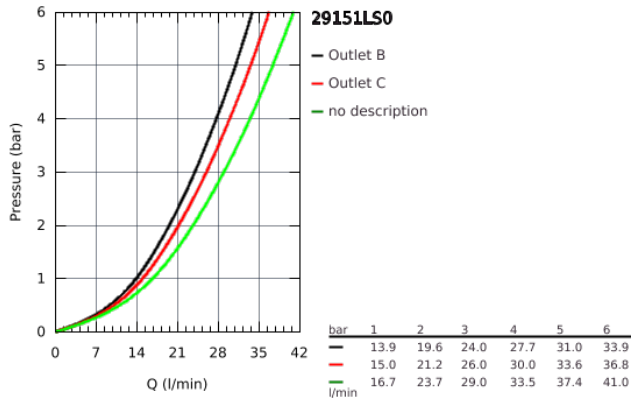

29 151 LS0 THERMOSTAT FOR CONCEALED INSTALLATION WITH 2 VALVES