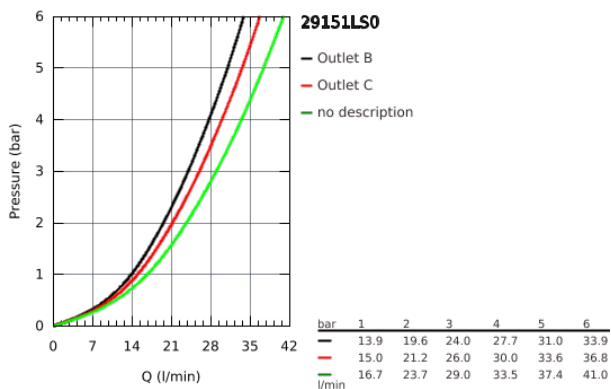

### PRODUCT DESCRIPTION

- set for final installation for
- GROHE Rapido SmartBox 35 600/35 604
- metal wall escutcheon with **GROHE FastFixation** (covered escutcheon and shaft sealing, covered fixing), retroactively 6° adjustable
- **GROHE StarLight** finish
- 
- **GROHE SmartControl** push for ON-OFF, turn for volume adjustment from EcoJoy to full flow
- exchangeable symbols
- **GROHE TurboStat** compact cartridge with wax thermoelement
- GROHE ProGrip with knurl structure
- **GROHE SafeStop** safety button at 38°C  
( calibration required )
- **GROHE SafeStop Plus** optional temperature limiter at 43°C or 46°C included
- built-in non return valve and dirt strainers
- multiple outlets can be run simultaneously
- cover plate in moon white acrylic glass
- **without roughing-in-set**
- flow performance:  
outlet B = 24 l/min  
outlet C = 26 l/min  
outlet B+C = 29 l/min