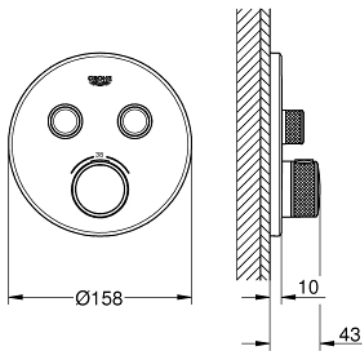

29 119 000 THERMOSTAT FOR CONCEALED INSTALLATION WITH 2 VALVES

PRODUCT DESCRIPTION

- set for final installation for
- GROHE Rapido SmartBox 35 600/35 604
- metal wall escutcheon with **GROHE FastFixation** (covered escutcheon and shaft sealing, covered fixing), retroactively 6° adjustable
- **GROHE StarLight** chrome finish
-
- **GROHE SmartControl** push for ON-OFF, turn for volume adjustment from EcoJoy to full flow
- exchangeable symbols
- **GROHE TurboStat** compact cartridge with wax thermoelement
- GROHE ProGrip with knurl structure
- **GROHE SafeStop** safety button at 38°C
- **(calibration required)**
- **GROHE SafeStop Plus** optional temperature limiter at 43°C or 46°C included
- built-in non return valve and dirt strainers
- multiple outlets can be run simultaneously
- **without roughing-in-set**
- flow performance:
 - outlet B = 24 l/min
 - outlet C = 26 l/min
 - outlet B+C = 29 l/min

29 119 000 THERMOSTAT FOR CONCEALED INSTALLATION WITH 2 VALVES

29 119 000 THERMOSTAT FOR CONCEALED INSTALLATION WITH 2 VALVES

SPARE PARTS

- 1: Mounting plate (Order-nr. 48363000)
 - 2: Temperature control handle (Order-nr. 49029000)
 - 3: Escutcheon (Order-nr. 49032000)
 - 4: WC push button (Order-nr. 48361000)
 - 5: Cartridge (Order-nr. 48359000)
 - 5.1: Spindle (Order-nr. 49088000)
 - 6: Thermostatic compact cartridge 3/4" (Order-nr. 49028000)
 - 7: Non-return valves (Order-nr. 47979000)
 - 8: Sealing washer (Order-nr. 48360000)
 - 9: Socket Spanner (Order-nr. 49059000)*
 - 10: Backflow protection combination (DIN-EN1717) (Order-nr. 14055000)*
 - 11: GROHE TurboStat cartridge 3/4" (Order-nr. 49003000)*
 - 12: Service stops (Order-nr. 1405300M)*
 - 13: Universal extension set single-lever mixers, 25 mm (Order-nr. 14048000)*
- * Optional accessories