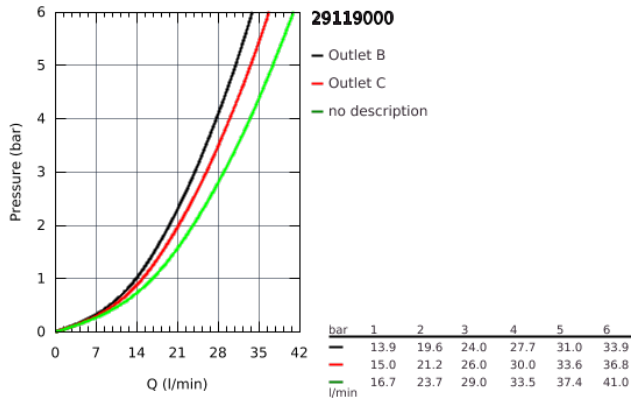

29 119 000 THERMOSTAT FOR CONCEALED INSTALLATION WITH 2 VALVES

PRODUCT DESCRIPTION

- set for final installation for
- GROHE Rapido SmartBox 35 600/35 604
- metal wall escutcheon with **GROHE FastFixation** (covered escutcheon and shaft sealing, covered fixing), retroactively 6° adjustable
- **GROHE StarLight** chrome finish
-
- **GROHE SmartControl** push for ON-OFF, turn for volume adjustment from EcoJoy to full flow
- exchangeable symbols
- **GROHE TurboStat** compact cartridge with wax thermoelement
- GROHE ProGrip with knurl structure
- **GROHE SafeStop** safety button at 38°C
- **(calibration required)**
- **GROHE SafeStop Plus** optional temperature limiter at 43°C or 46°C included
- built-in non return valve and dirt strainers
- multiple outlets can be run simultaneously
- **without roughing-in-set**
- flow performance:
 - outlet B = 24 l/min
 - outlet C = 26 l/min
 - outlet B+C = 29 l/min

29 119 000 THERMOSTAT FOR CONCEALED INSTALLATION WITH 2 VALVES

29 119 000 THERMOSTAT FOR CONCEALED INSTALLATION WITH 2 VALVES

SPARE PARTS

- 1: Mounting plate (Order-nr. 48363000)
 - 2: Temperature control handle (Order-nr. 49029000)
 - 3: Escutcheon (Order-nr. 49032000)
 - 4: WC push button (Order-nr. 48361000)
 - 5: Cartridge (Order-nr. 48359000)
 - 5.1: Spindle (Order-nr. 49088000)
 - 6: Thermostatic compact cartridge 3/4" (Order-nr. 49028000)
 - 7: Non-return valves (Order-nr. 47979000)
 - 8: Sealing washer (Order-nr. 48360000)
 - 9: Socket Spanner (Order-nr. 49059000)*
 - 10: Backflow protection combination (DIN-EN1717) (Order-nr. 14055000)*
 - 11: GROHE TurboStat cartridge 3/4" (Order-nr. 49003000)*
 - 12: Service stops (Order-nr. 1405300M)*
 - 13: Universal extension set single-lever mixers, 25 mm (Order-nr. 14048000)*
- * Optional accessories