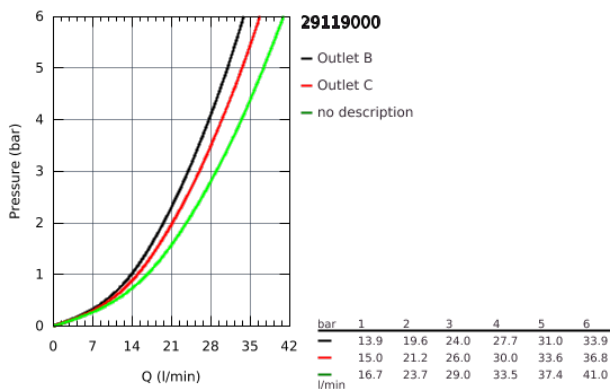

29 119 000 THERMOSTAT FOR CONCEALED INSTALLATION WITH 2 VALVES

PRODUCT DESCRIPTION

- set for final installation for
- GROHE Rapido SmartBox 35 600/35 604
- metal wall escutcheon with **GROHE FastFixation** (covered escutcheon and shaft sealing, covered fixing), retroactively 6° adjustable
- **GROHE StarLight** chrome finish
-
- **GROHE SmartControl** push for ON-OFF, turn for volume adjustment from EcoJoy to full flow
- exchangeable symbols
- **GROHE TurboStat** compact cartridge with wax thermoelement
- GROHE ProGrip with knurl structure
- **GROHE SafeStop** safety button at 38°C
- **(calibration required)**
- **GROHE SafeStop Plus** optional temperature limiter at 43°C or 46°C included
- built-in non return valve and dirt strainers
- multiple outlets can be run simultaneously
- **without roughing-in-set**
- flow performance:
 - outlet B = 24 l/min
 - outlet C = 26 l/min
 - outlet B+C = 29 l/min

29 119 000 THERMOSTAT FOR CONCEALED INSTALLATION WITH 2 VALVES

29 119 000 THERMOSTAT FOR CONCEALED INSTALLATION WITH 2 VALVES

SPARE PARTS

- 1: Mounting plate (Order-nr. 48363000)
 - 2: Temperature control handle (Order-nr. 49029000)
 - 3: Escutcheon (Order-nr. 49032000)
 - 4: WC push button (Order-nr. 48361000)
 - 5: Cartridge (Order-nr. 48359000)
 - 5.1: Spindle (Order-nr. 49088000)
 - 6: Thermostatic compact cartridge 3/4" (Order-nr. 49028000)
 - 7: Non-return valves (Order-nr. 47979000)
 - 8: Sealing washer (Order-nr. 48360000)
 - 9: Socket Spanner (Order-nr. 49059000)*
 - 10: Backflow protection combination (DIN-EN1717) (Order-nr. 14055000)*
 - 11: GROHE TurboStat cartridge 3/4" (Order-nr. 49003000)*
 - 12: Service stops (Order-nr. 1405300M)*
 - 13: Universal extension set single-lever mixers, 25 mm (Order-nr. 14048000)*
- * Optional accessories