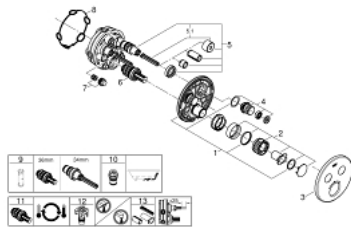

29 119 000 THERMOSTAT FOR CONCEALED INSTALLATION WITH 2 VALVES

PRODUCT DESCRIPTION

- set for final installation for
- GROHE Rapido SmartBox 35 600/35 604
- metal wall escutcheon with **GROHE FastFixation** (covered escutcheon and shaft sealing, covered fixing), retroactively 6° adjustable
- **GROHE StarLight** chrome finish
-
- **GROHE SmartControl** push for ON-OFF, turn for volume adjustment from EcoJoy to full flow
- exchangeable symbols
- **GROHE TurboStat** compact cartridge with wax thermoelement
- GROHE ProGrip with knurl structure
- **GROHE SafeStop** safety button at 38°C
- **(calibration required)**
- **GROHE SafeStop Plus** optional temperature limiter at 43°C or 46°C included
- built-in non return valve and dirt strainers
- multiple outlets can be run simultaneously
- **without roughing-in-set**
- flow performance:
 - outlet B = 24 l/min
 - outlet C = 26 l/min
 - outlet B+C = 29 l/min

29 119 000 THERMOSTAT FOR CONCEALED INSTALLATION WITH 2 VALVES

29 119 000 THERMOSTAT FOR CONCEALED INSTALLATION WITH 2 VALVES

SPARE PARTS

- 1: Mounting plate (Order-nr. 48363000)
 - 2: Temperature control handle (Order-nr. 49029000)
 - 3: Escutcheon (Order-nr. 49032000)
 - 4: WC push button (Order-nr. 48361000)
 - 5: Cartridge (Order-nr. 48359000)
 - 5.1: Spindle (Order-nr. 49088000)
 - 6: Thermostatic compact cartridge 3/4" (Order-nr. 49028000)
 - 7: Non-return valves (Order-nr. 47979000)
 - 8: Sealing washer (Order-nr. 48360000)
 - 9: Socket Spanner (Order-nr. 49059000)*
 - 10: Backflow protection combination (DIN-EN1717) (Order-nr. 14055000)*
 - 11: GROHE TurboStat cartridge 3/4" (Order-nr. 49003000)*
 - 12: Service stops (Order-nr. 1405300M)*
 - 13: Universal extension set single-lever mixers, 25 mm (Order-nr. 14048000)*
- * Optional accessories