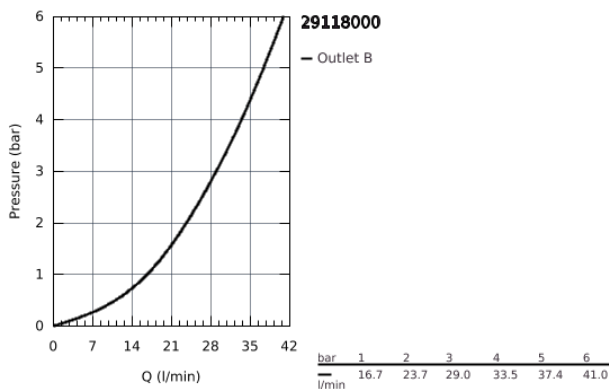

29 118 000 THERMOSTAT FOR CONCEALED INSTALLATION WITH ONE VALVE

PRODUCT DESCRIPTION

- set for final installation for
- GROHE Rapido SmartBox 35 600/35 604
- metal wall escutcheon with **GROHE FastFixation** (covered escutcheon and shaft sealing, covered fixing), retroactively 6° adjustable
- **GROHE StarLight** chrome finish
-
- **GROHE SmartControl** push for ON-OFF, turn for volume adjustment from EcoJoy to full flow
- exchangeable symbols
- **GROHE TurboStat** compact cartridge with wax thermoelement
- GROHE ProGrip with knurl structure
- **GROHE SafeStop** safety button at 38°C
- (calibration required)
- **GROHE SafeStop Plus** optional temperature limiter at 43°C or 46°C included
- built-in non return valve and dirt strainers
- **without roughing-in-set**
- flow performance:
 - outlet A (to external shut-off) = 34 l/min
 - outlet B/C = 29 l/min

29 118 000 THERMOSTAT FOR CONCEALED INSTALLATION WITH ONE VALVE

29 118 000 THERMOSTAT FOR CONCEALED INSTALLATION WITH ONE VALVE

SPARE PARTS

- 1: Mounting plate (Order-nr. 48362000)
- 2: Temperature control handle (Order-nr. 49029000)
- 3: Escutcheon (Order-nr. 49030000)
- 4: WC push button (Order-nr. 48361000)
- 5: Cartridge (Order-nr. 48359000)
- 5.1: Spindle (Order-nr. 49088000)
- 6: Thermostatic compact cartridge 3/4" (Order-nr. 49028000)
- 7: Non-return valve (Order-nr. 49085000)
- 8: Sealing washer (Order-nr. 48360000)
- 9: Socket Spanner (Order-nr. 49059000)*
- 10: GROHE TurboStat cartridge 3/4" (Order-nr. 49003000)*
- 11: Service stops (Order-nr. 1405300M)*
- 12: Universal extension set single-lever mixers, 25 mm (Order-nr. 14048000)*