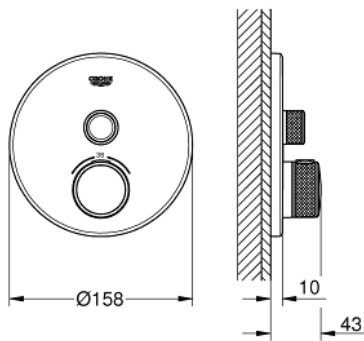

29 118 000 THERMOSTAT FOR CONCEALED INSTALLATION WITH ONE VALVE

PRODUCT DESCRIPTION

- set for final installation for
- GROHE Rapido SmartBox 35 600/35 604
- metal wall escutcheon with **GROHE FastFixation** (covered escutcheon and shaft sealing, covered fixing), retroactively 6° adjustable
- **GROHE StarLight** chrome finish
-
- **GROHE SmartControl** push for ON-OFF, turn for volume adjustment from EcoJoy to full flow
- exchangeable symbols
- **GROHE TurboStat** compact cartridge with wax thermoelement
- GROHE ProGrip with knurl structure
- **GROHE SafeStop** safety button at 38°C
- (calibration required)
- **GROHE SafeStop Plus** optional temperature limiter at 43°C or 46°C included
- built-in non return valve and dirt strainers
- **without roughing-in-set**
- flow performance:
 - outlet A (to external shut-off) = 34 l/min
 - outlet B/C = 29 l/min

29 118 000 THERMOSTAT FOR CONCEALED INSTALLATION WITH ONE VALVE

29 118 000 THERMOSTAT FOR CONCEALED INSTALLATION WITH ONE VALVE

SPARE PARTS

- 1: Mounting plate (Order-nr. 48362000)
- 2: Temperature control handle (Order-nr. 49029000)
- 3: Escutcheon (Order-nr. 49030000)
- 4: WC push button (Order-nr. 48361000)
- 5: Cartridge (Order-nr. 48359000)
- 5.1: Spindle (Order-nr. 49088000)
- 6: Thermostatic compact cartridge 3/4" (Order-nr. 49028000)
- 7: Non-return valve (Order-nr. 49085000)
- 8: Sealing washer (Order-nr. 48360000)
- 9: Socket Spanner (Order-nr. 49059000)*
- 10: GROHE TurboStat cartridge 3/4" (Order-nr. 49003000)*
- 11: Service stops (Order-nr. 1405300M)*
- 12: Universal extension set single-lever mixers, 25 mm (Order-nr. 14048000)*