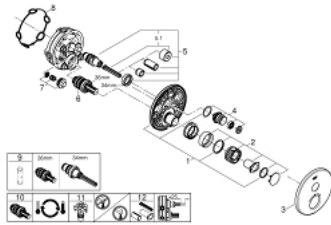

29 118 000 THERMOSTAT FOR CONCEALED INSTALLATION WITH ONE VALVE

PRODUCT DESCRIPTION

- set for final installation for
- GROHE Rapido SmartBox 35 600/35 604
- metal wall escutcheon with **GROHE FastFixation** (covered escutcheon and shaft sealing, covered fixing), retroactively 6° adjustable
- **GROHE StarLight** chrome finish
-
- **GROHE SmartControl** push for ON-OFF, turn for volume adjustment from EcoJoy to full flow
- exchangeable symbols
- **GROHE TurboStat** compact cartridge with wax thermoelement
- GROHE ProGrip with knurl structure
- **GROHE SafeStop** safety button at 38°C
- (calibration required)
- **GROHE SafeStop Plus** optional temperature limiter at 43°C or 46°C included
- built-in non return valve and dirt strainers
- **without roughing-in-set**
- flow performance:
 - outlet A (to external shut-off) = 34 l/min
 - outlet B/C = 29 l/min

29 118 000 THERMOSTAT FOR CONCEALED INSTALLATION WITH ONE VALVE

29 118 000 THERMOSTAT FOR CONCEALED INSTALLATION WITH ONE VALVE

SPARE PARTS

- 1: Mounting plate (Order-nr. 48362000)
- 2: Temperature control handle (Order-nr. 49029000)
- 3: Escutcheon (Order-nr. 49030000)
- 4: WC push button (Order-nr. 48361000)
- 5: Cartridge (Order-nr. 48359000)
- 5.1: Spindle (Order-nr. 49088000)
- 6: Thermostatic compact cartridge 3/4" (Order-nr. 49028000)
- 7: Non-return valve (Order-nr. 49085000)
- 8: Sealing washer (Order-nr. 48360000)
- 9: Socket Spanner (Order-nr. 49059000)*
- 10: GROHE TurboStat cartridge 3/4" (Order-nr. 49003000)*
- 11: Service stops (Order-nr. 1405300M)*
- 12: Universal extension set single-lever mixers, 25 mm (Order-nr. 14048000)*