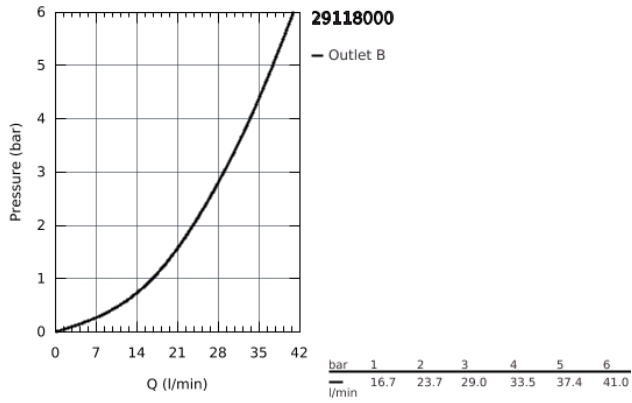

29 118 000 THERMOSTAT FOR CONCEALED INSTALLATION WITH ONE VALVE

PRODUCT DESCRIPTION

- set for final installation for
- GROHE Rapido SmartBox 35 600/35 604
- metal wall escutcheon with **GROHE FastFixation** (covered escutcheon and shaft sealing, covered fixing), retroactively 6° adjustable
- **GROHE StarLight** chrome finish
-
- **GROHE SmartControl** push for ON-OFF, turn for volume adjustment from EcoJoy to full flow
- exchangeable symbols
- **GROHE TurboStat** compact cartridge with wax thermoelement
- GROHE ProGrip with knurl structure
- **GROHE SafeStop** safety button at 38°C
- (calibration required)
- **GROHE SafeStop Plus** optional temperature limiter at 43°C or 46°C included
- built-in non return valve and dirt strainers
- **without roughing-in-set**
- flow performance:
 - outlet A (to external shut-off) = 34 l/min
 - outlet B/C = 29 l/min

29 118 000 THERMOSTAT FOR CONCEALED INSTALLATION WITH ONE VALVE

29 118 000 THERMOSTAT FOR CONCEALED INSTALLATION WITH ONE VALVE

SPARE PARTS

- 1: Mounting plate (Order-nr. 48362000)
- 2: Temperature control handle (Order-nr. 49029000)
- 3: Escutcheon (Order-nr. 49030000)
- 4: WC push button (Order-nr. 48361000)
- 5: Cartridge (Order-nr. 48359000)
- 5.1: Spindle (Order-nr. 49088000)
- 6: Thermostatic compact cartridge 3/4" (Order-nr. 49028000)
- 7: Non-return valve (Order-nr. 49085000)
- 8: Sealing washer (Order-nr. 48360000)
- 9: Socket Spanner (Order-nr. 49059000)*
- 10: GROHE TurboStat cartridge 3/4" (Order-nr. 49003000)*
- 11: Service stops (Order-nr. 1405300M)*
- 12: Universal extension set single-lever mixers, 25 mm (Order-nr. 14048000)*