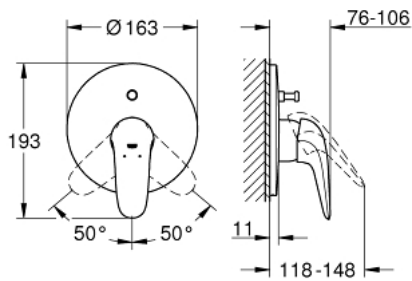

29 099 003 EUROSTYLE SOLID SINGLE-LEVER BATH MIXER

PRODUCT DESCRIPTION

- set for final installation for
- 33 961 000, 33 963 000, 33 965 000, 35 501 000
- without concealed body
- solid metal lever
- **GROHE StarLight** chrome finish
- **GROHE FastFixation** covered fixation
- automatic diverter: bath/shower
- escutcheon- and shaft-sealing

29 099 003 EUROSTYLE SOLID SINGLE-LEVER BATH MIXER

SPARE PARTS

- 1: Solid metal lever (Order-nr. 46954000)
 - 2: Escutcheon (Order-nr. 46905000)
 - 3: Diverter (Order-nr. 46737000)
 - 4: Temperature limiter (Order-nr. 46308000)*
 - 5: Extension set (Order-nr. 46191000)*
 - 6: Extension set (Order-nr. 46343000)*
- * Optional accessories